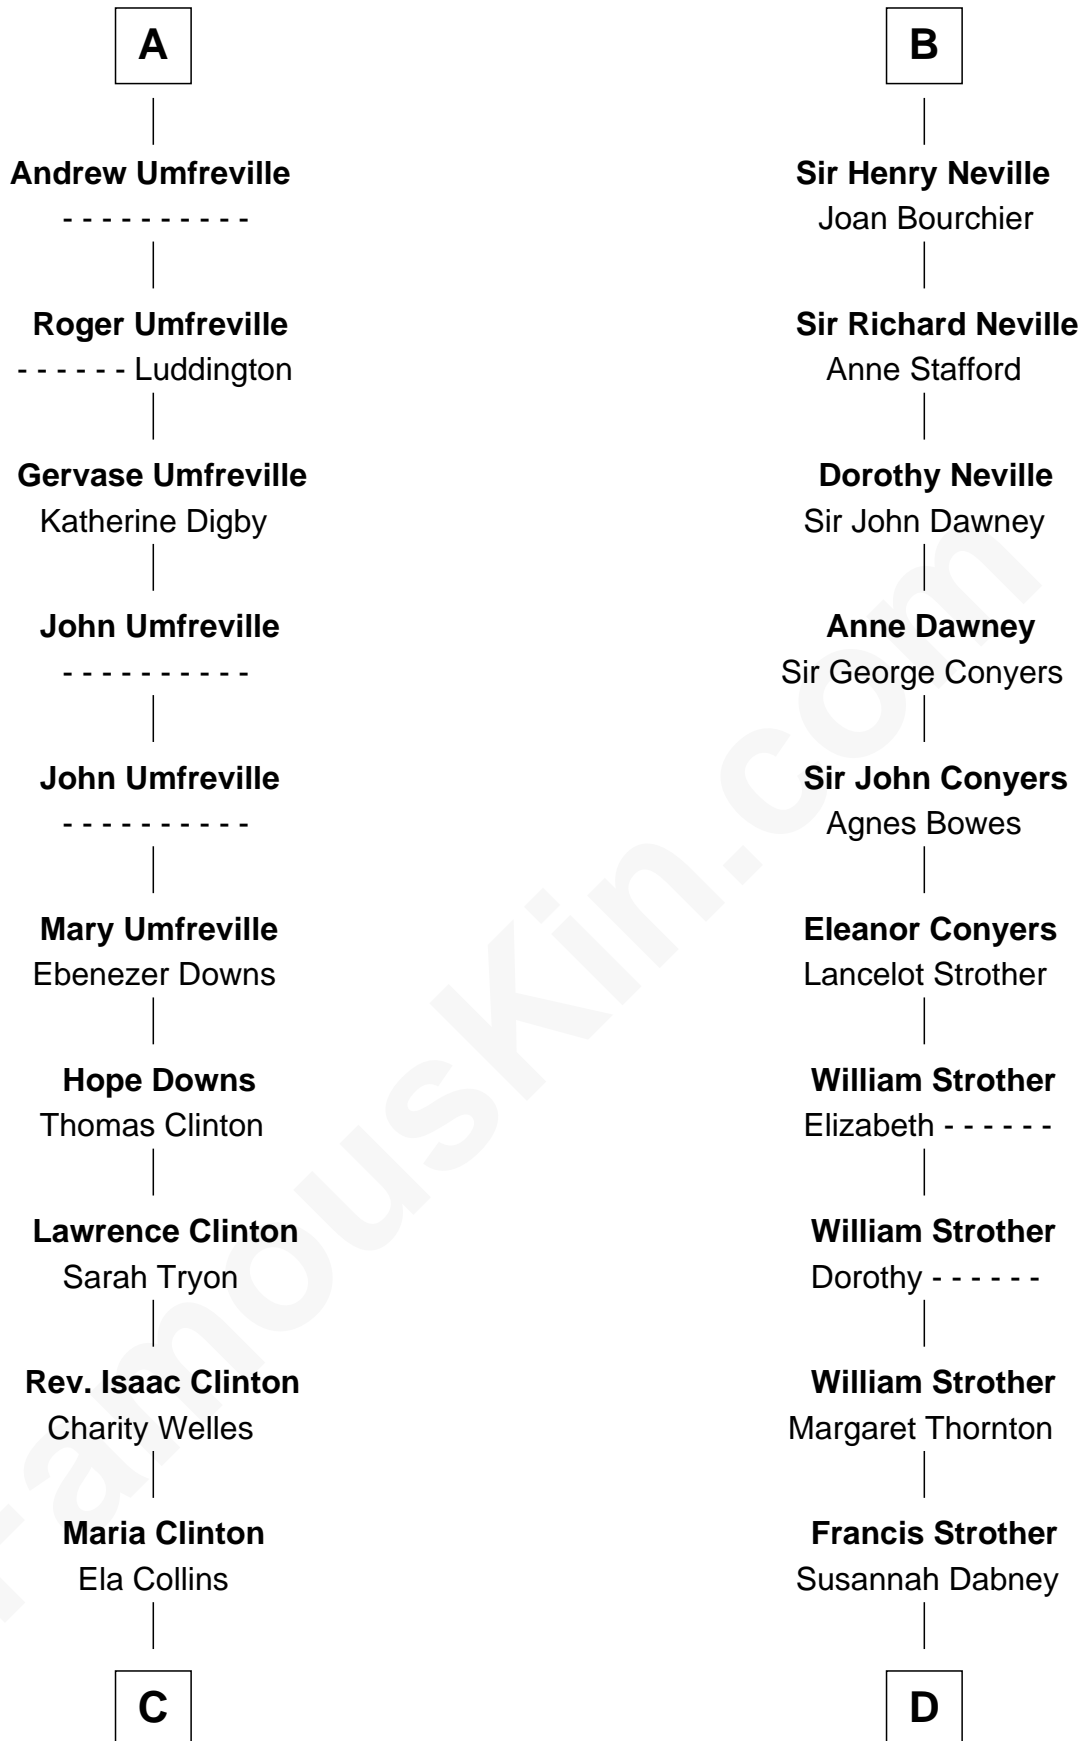

FamousKin.com

Relationship Chart of

Helen (Herron) Taft

First Lady of President William H. Taft

18th cousin 1 time removed of

Zachary Taylor
12th U.S. President

Sir Roger de Quincy
Helen of Galloway

Elisabeth de Quincy
Alexander Comyn

Sir Ralph de Neville
Alice de Audley

Sir Robert de Umfreville
- - - - -

Sir John de Neville
Maude de Percy

William Umfreville
- - - - -

Sir Ralph Neville
Joan Beaufort

William Umfreville
- - - - -

George Neville
Elizabeth Beauchamp

A

B

C

Harriet Anne Collins
John Williamson Herron

Helen (Herron) Taft
First Lady of William H. Taft

D

William Strother
Sarah Bayly

Sarah Dabney Strother
Col. Richard Taylor