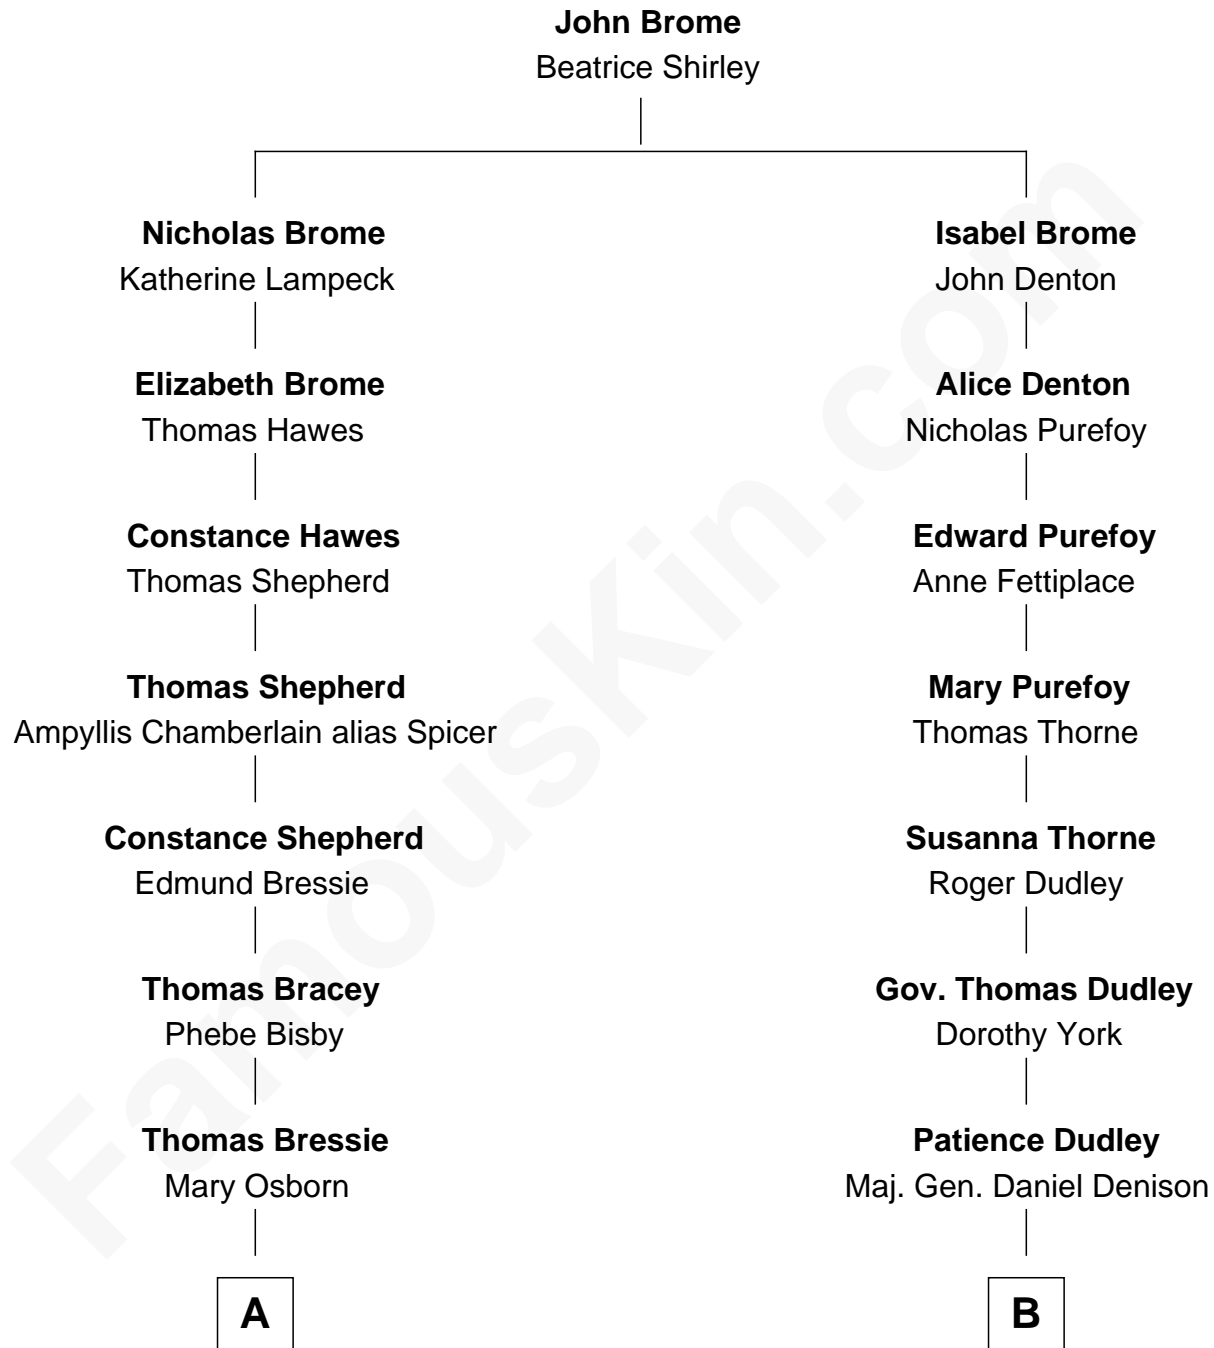

# FamousKin.com

## Relationship Chart of

### Helen (Herron) Taft

First Lady of President William H. Taft

13th cousin 5 times removed of

**John Cena**

Movie Actor and WWE Pro Wrestler

C

Carol Frances Lupien

John Joseph Cena