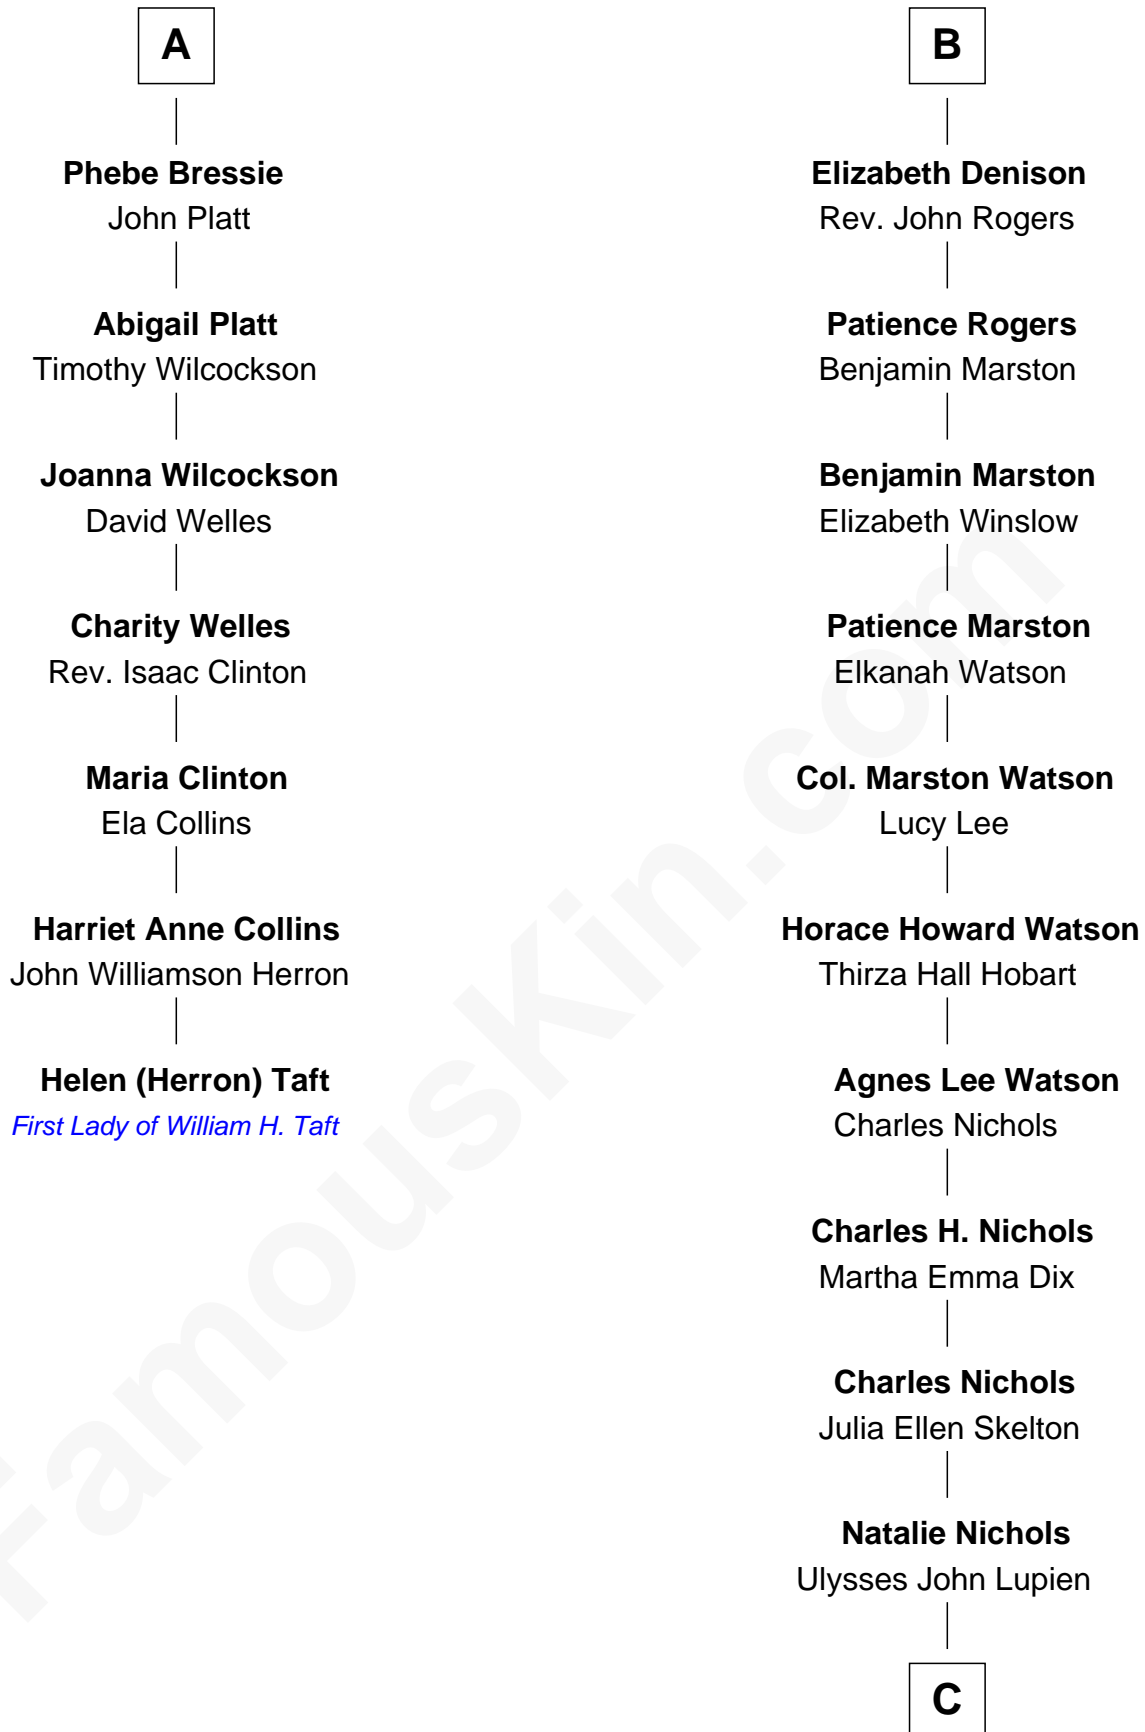

## Relationship Chart of

### Helen (Herron) Taft

First Lady of President William H. Taft

13th cousin 5 times removed of

**John Cena**

Movie Actor and WWE Pro Wrestler

C

Carol Frances Lupien

John Joseph Cena