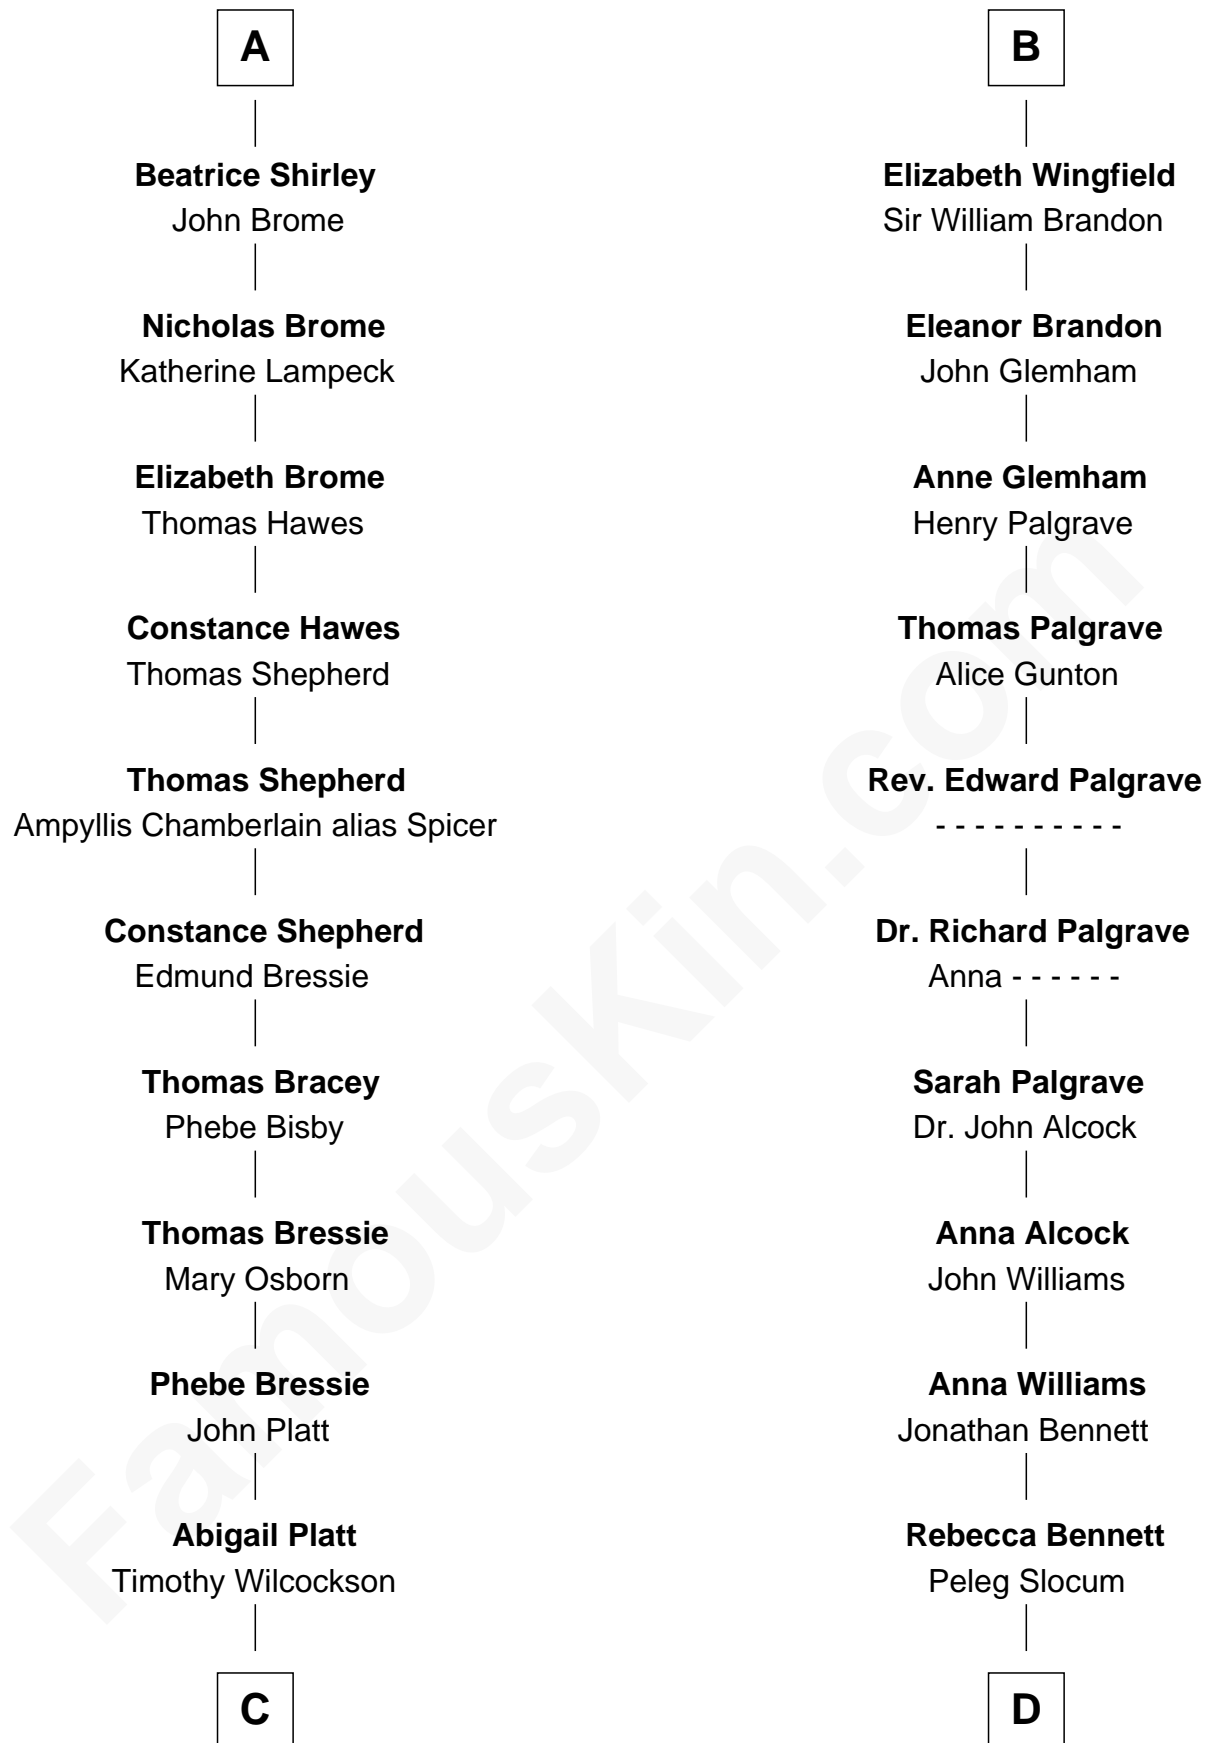

FamousKin.com

Relationship Chart of

Helen (Herron) Taft

First Lady of President William H. Taft

21st cousin of

Henry Clay Folger

Founder of Folger Shakespeare Library and Chairman of Standard Oil

C

Joanna Wilcockson

David Welles

Charity Welles

Rev. Isaac Clinton

Maria Clinton

Ela Collins

Harriet Anne Collins

John Williamson Herron

Helen (Herron) Taft

First Lady of William H. Taft

D

Peleg Slocum

Elizabeth Brown

Rebecca Slocum

George Folger

Samuel Brown Folger