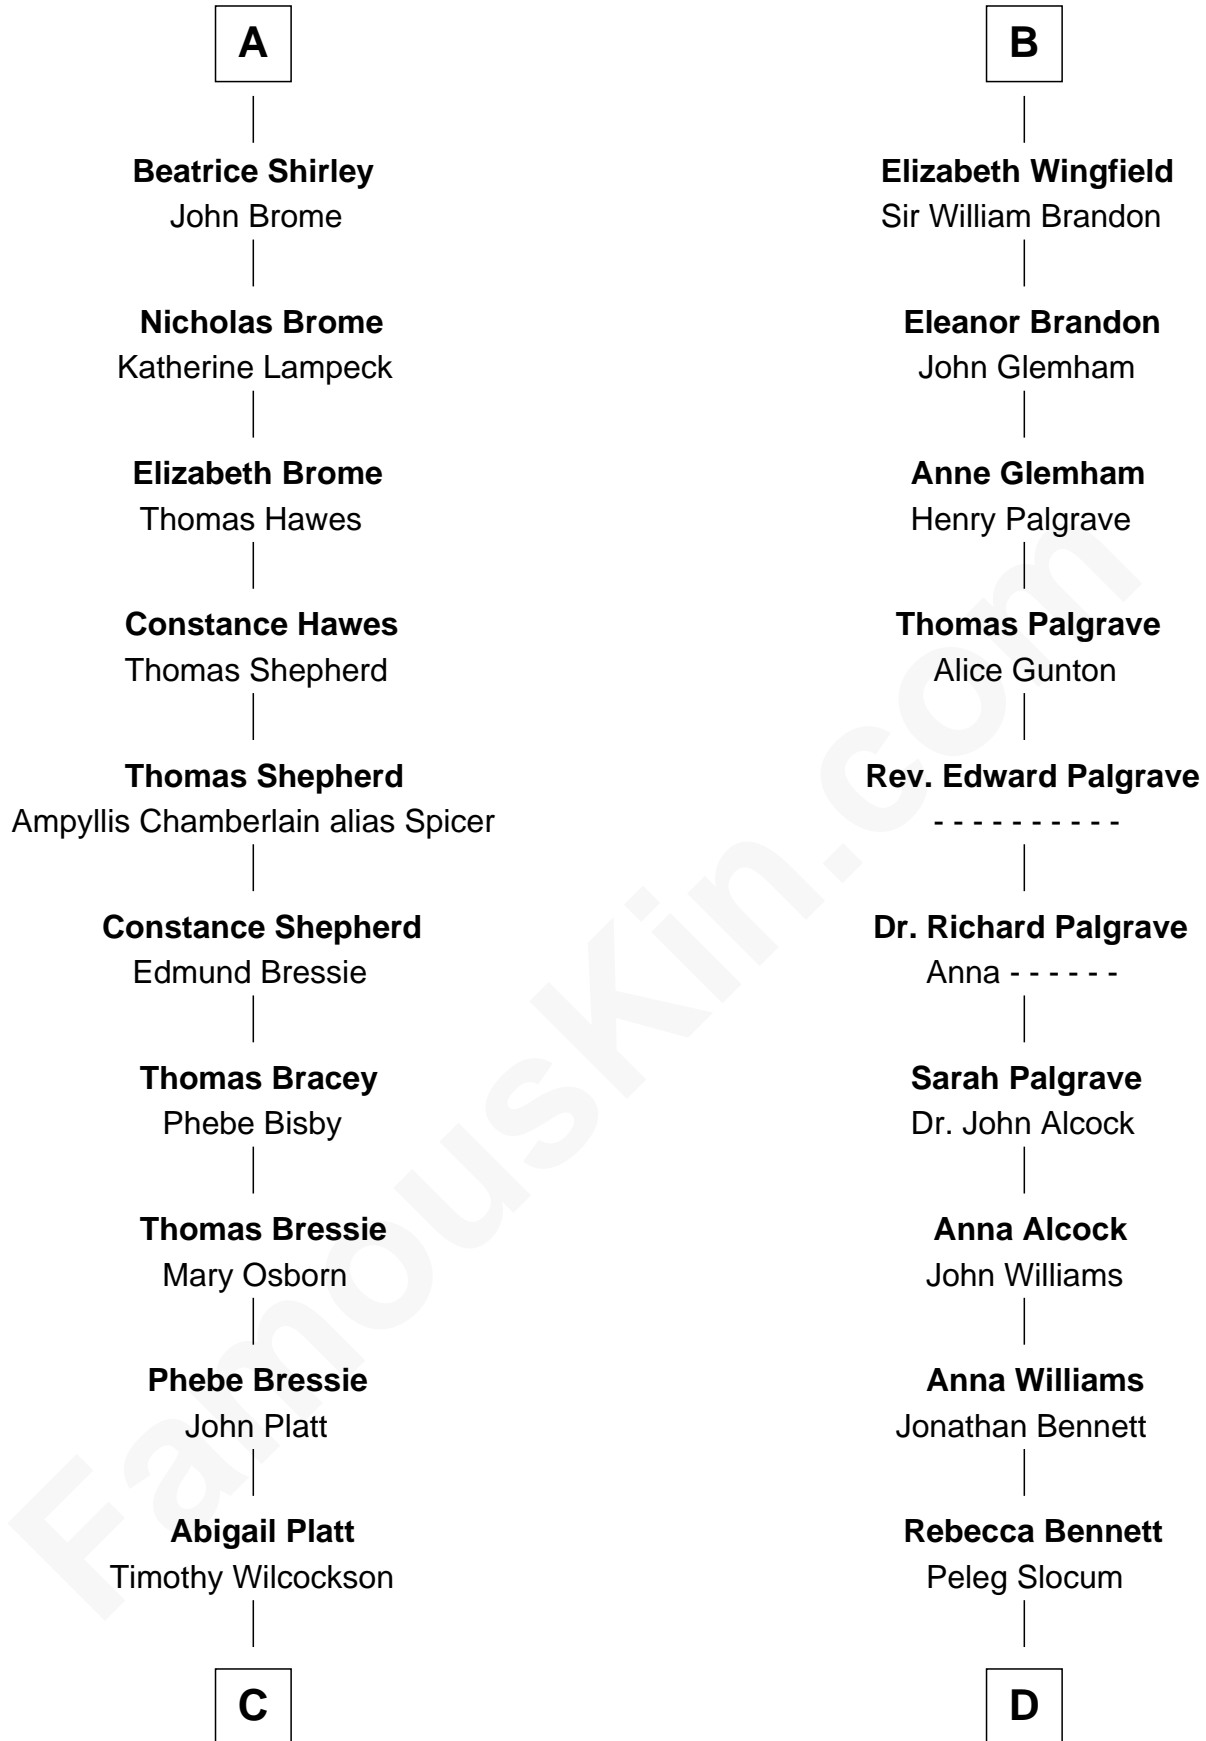

FamousKin.com

Relationship Chart of

Helen (Herron) Taft

First Lady of President William H. Taft

20th cousin 1 time removed of

J. A. Folger

Founder of Folger Coffee Company

C

Joanna Wilcockson

David Welles

Charity Welles

Rev. Isaac Clinton

Maria Clinton

Ela Collins

Harriet Anne Collins

John Williamson Herron

Helen (Herron) Taft

First Lady of William H. Taft

D

Peleg Slocum

Elizabeth Brown

Rebecca Slocum

George Folger

Samuel Brown Folger