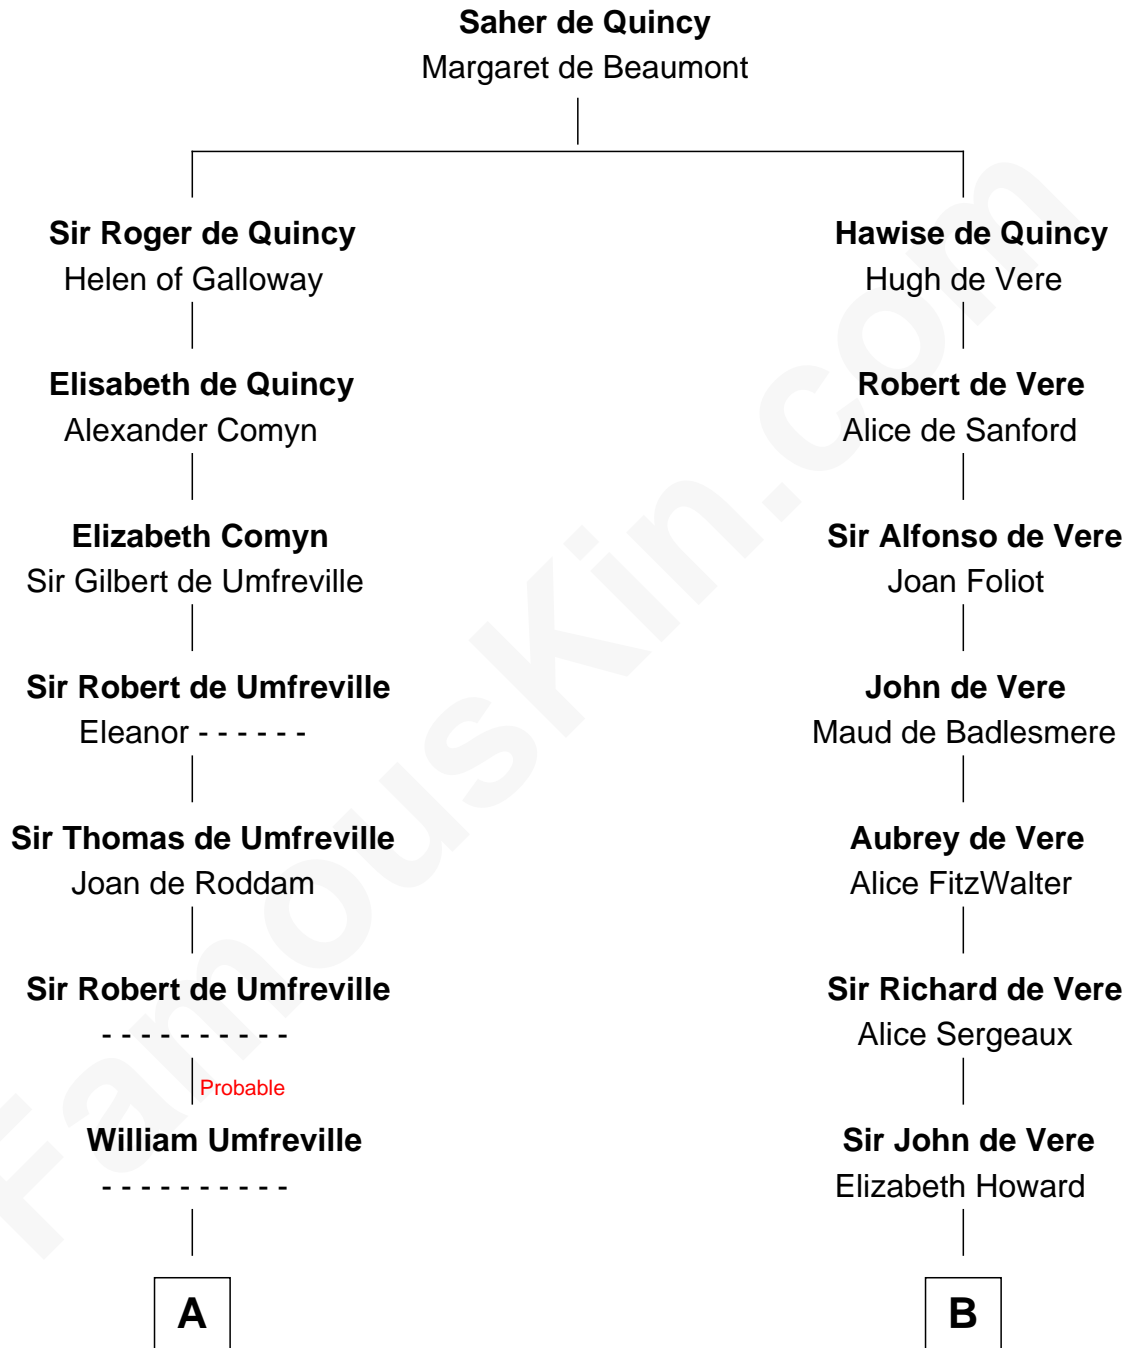

## Relationship Chart of

### Helen (Herron) Taft

First Lady of President William H. Taft

17th cousin 2 times removed of

**Samuel Howard**

Boston Tea Party Participant

**C**

—  
**Maria Clinton**

Ela Collins