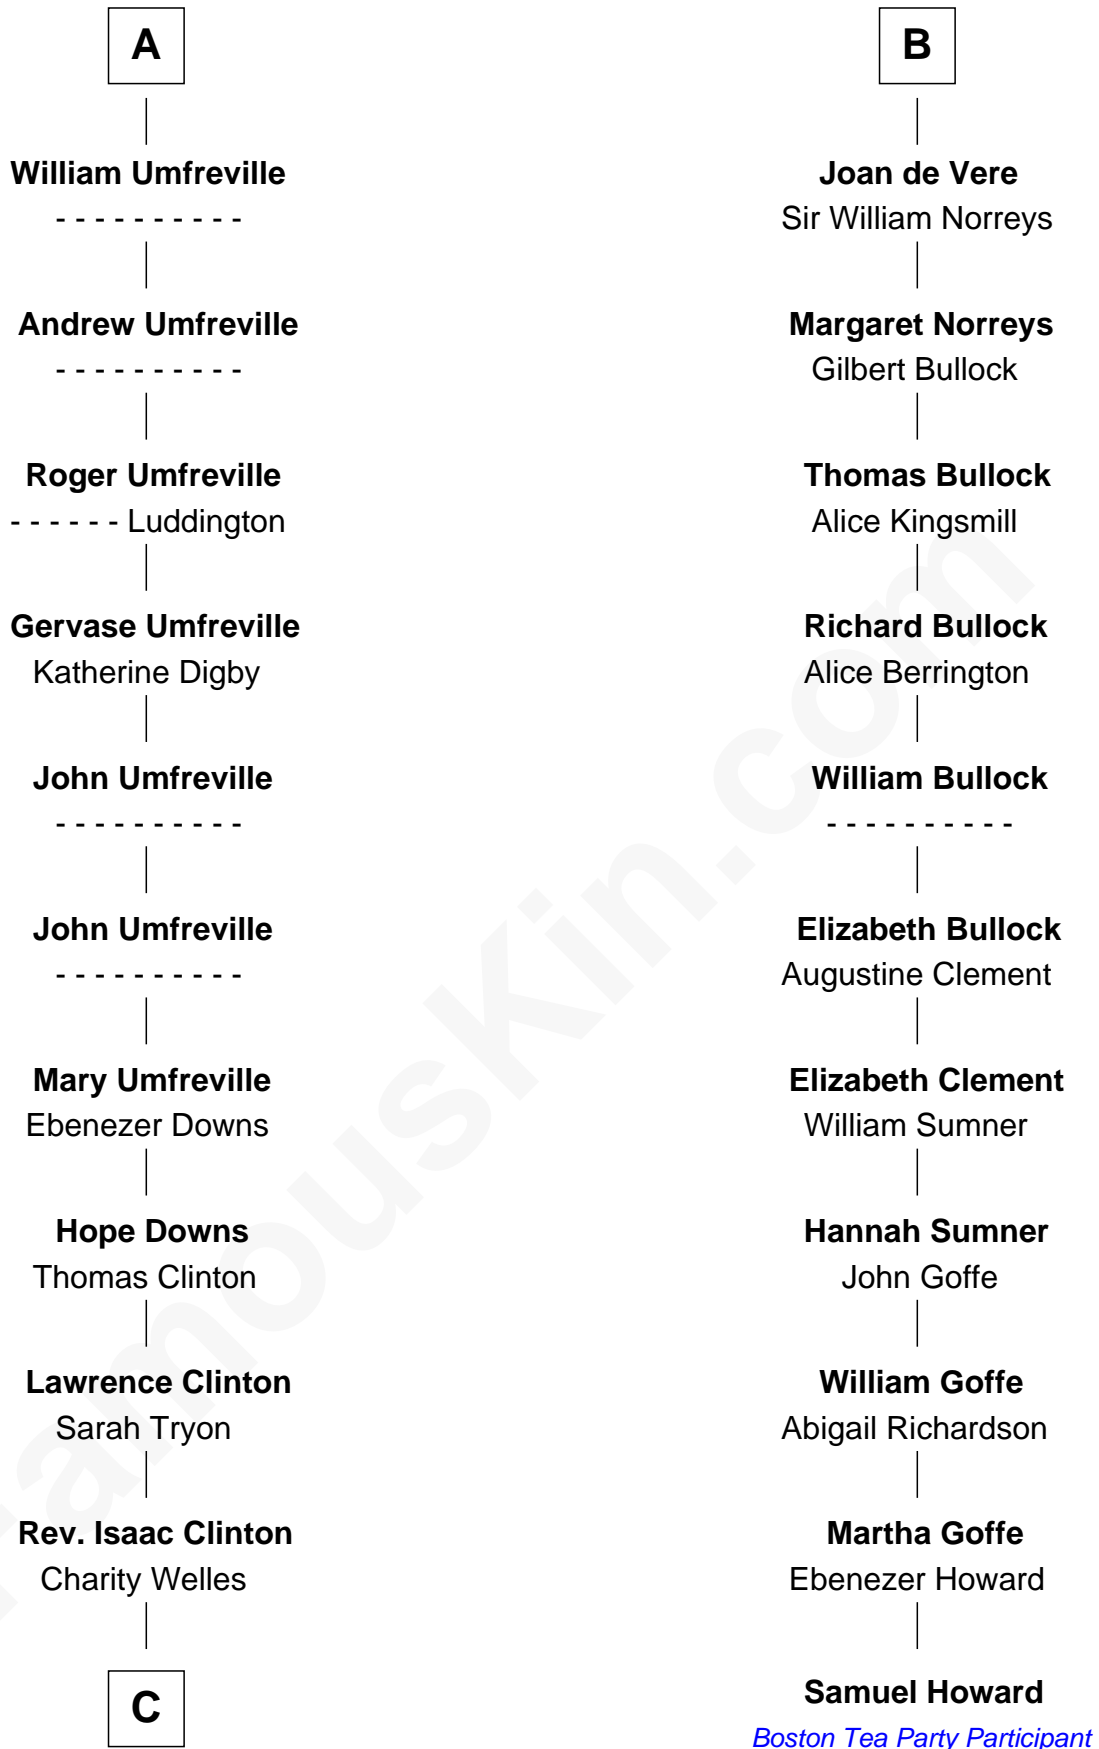

## Relationship Chart of

### Helen (Herron) Taft

First Lady of President William H. Taft

17th cousin 2 times removed of

**Samuel Howard**

Boston Tea Party Participant

**C**

—  
**Maria Clinton**

Ela Collins

—  
**Harriet Anne Collins**

John Williamson Herron

—  
**Helen (Herron) Taft**

*First Lady of William H. Taft*

FamousKin.com