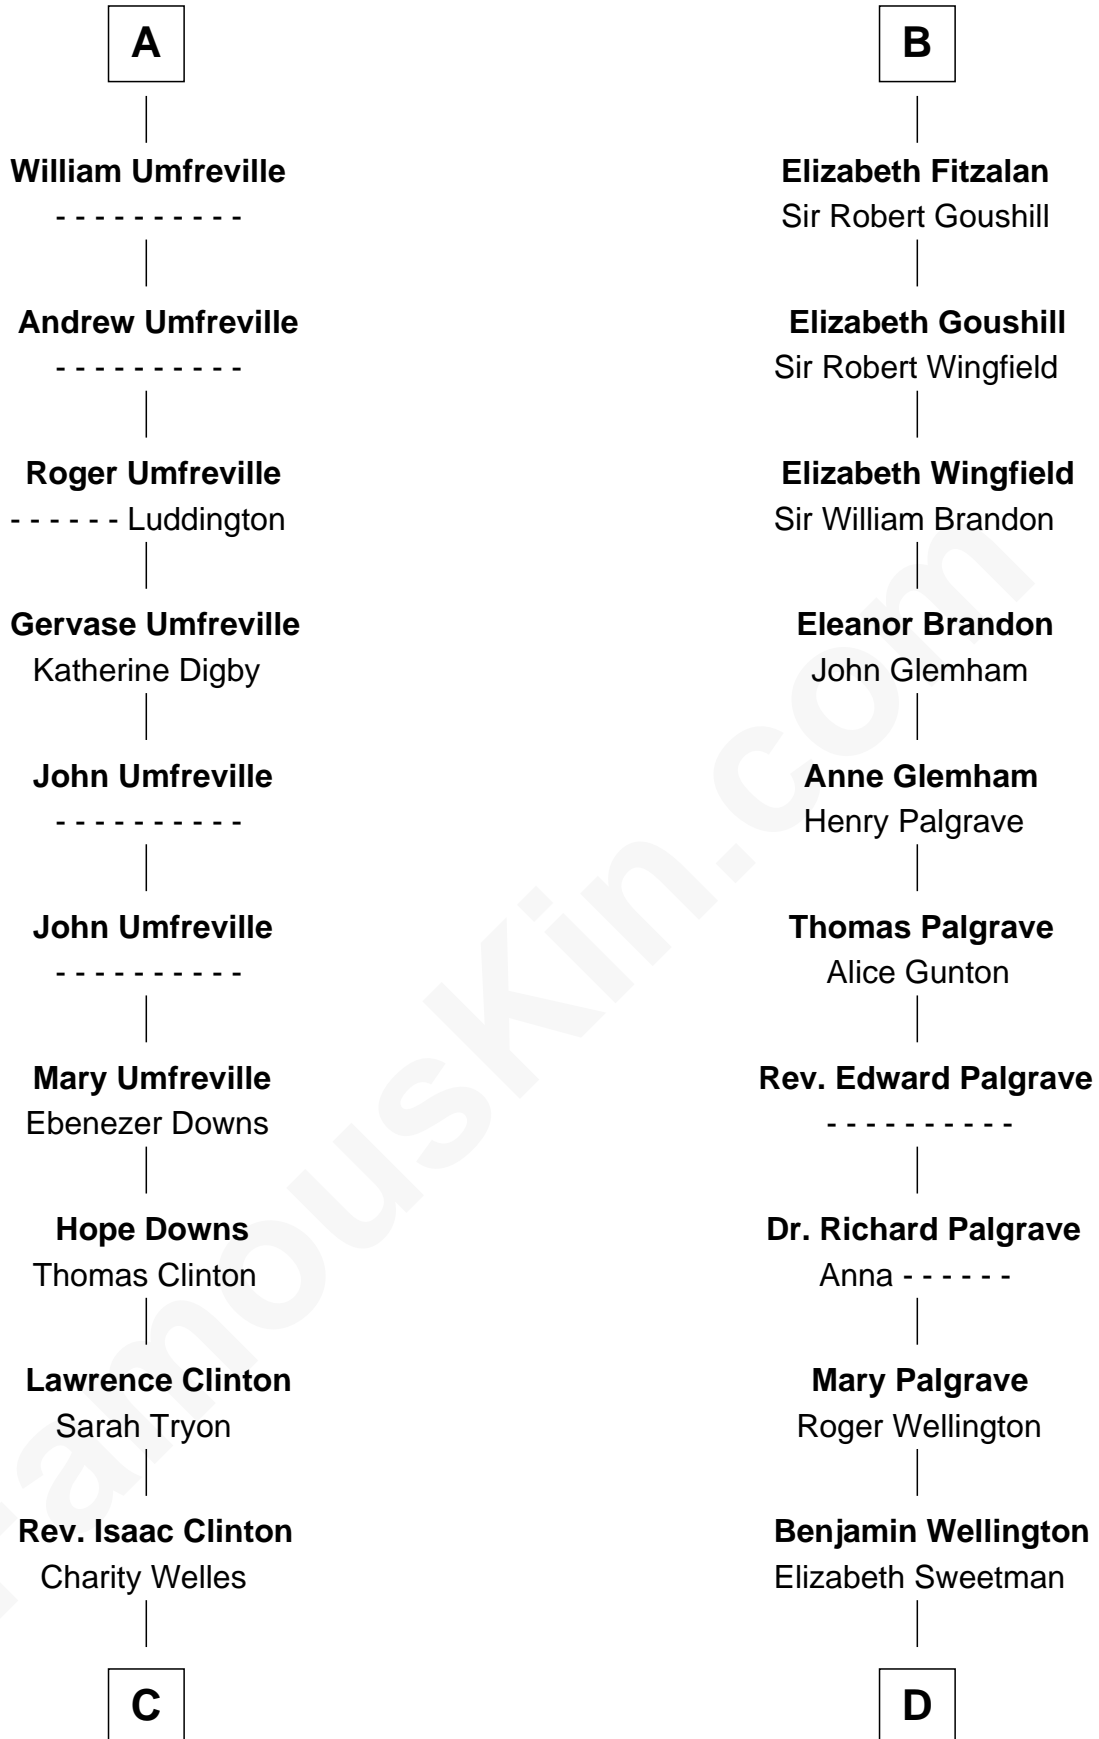

FamousKin.com

Relationship Chart of

Helen (Herron) Taft

First Lady of President William H. Taft

19th cousin 1 time removed of

Eli Whitney

Inventor of the Cotton Gin

C

Maria Clinton

Ela Collins

Harriet Anne Collins

John Williamson Herron

Helen (Herron) Taft

First Lady of William H. Taft

D

Elizabeth Wellington

John Fay

Benjamin Fay

Martha Miles

Elizabeth Fay

Eli Whitney

Eli Whitney

Inventor of the Cotton Gin

FamousKin.com