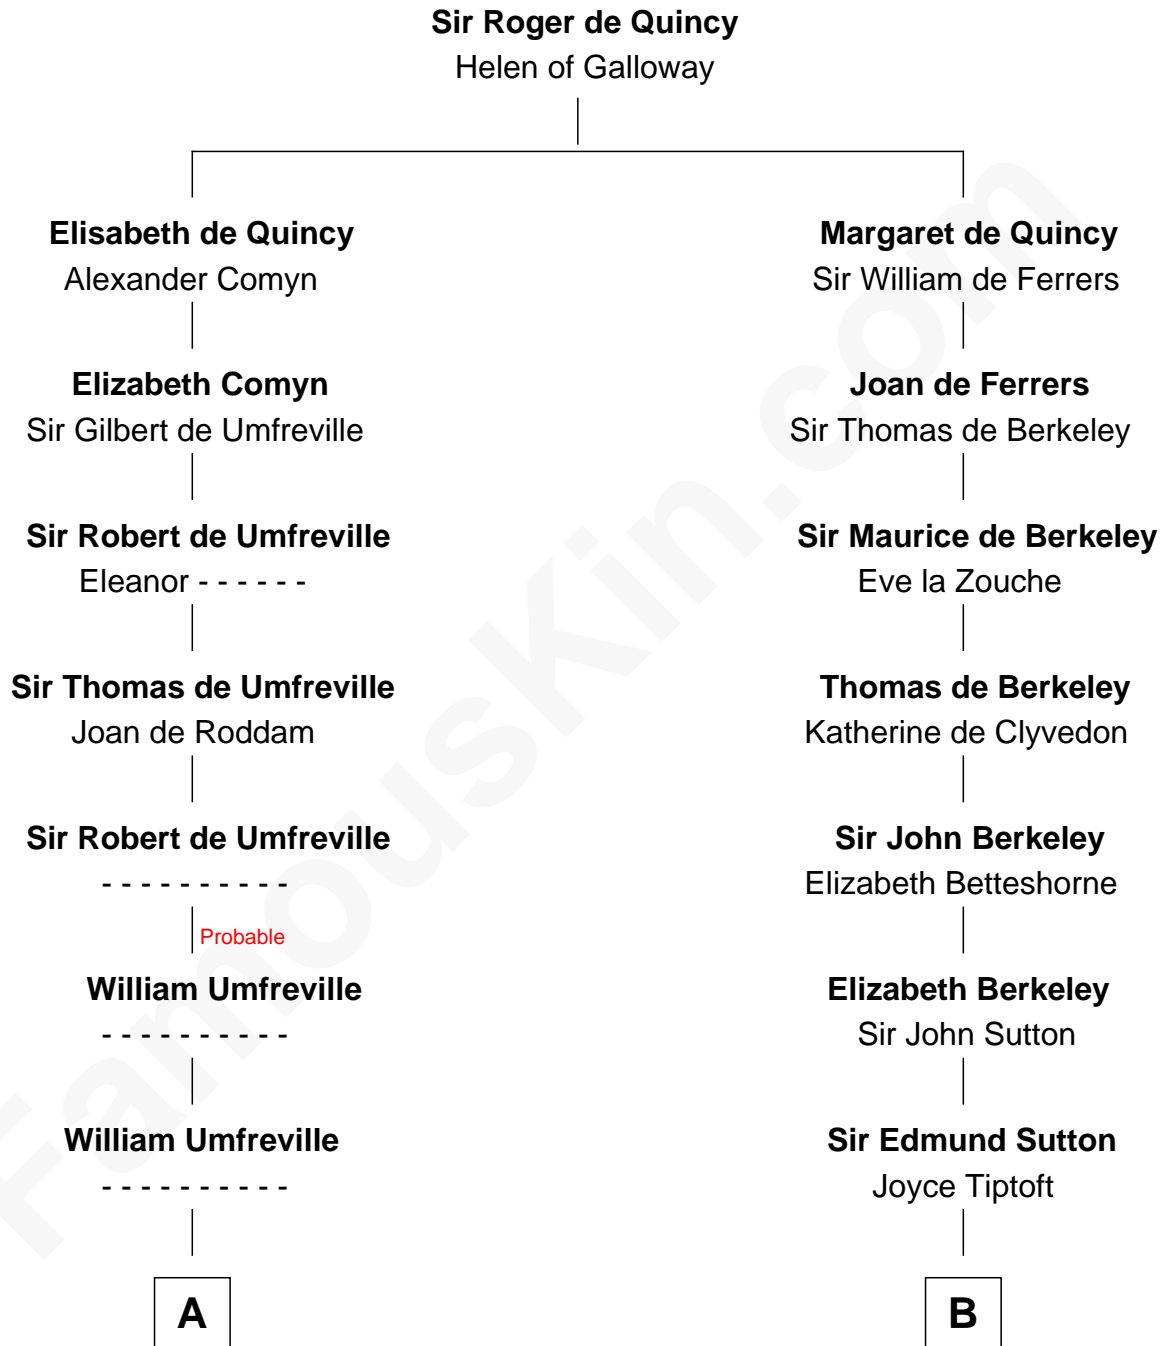

## Relationship Chart of

### Helen (Herron) Taft

First Lady of President William H. Taft

18th cousin 2 times removed of

**Dr. H. H. Holmes**

Serial Killer aka "Devil in the White City"

**C**

**Harriet Anne Collins**  
John Williamson Herron

**Helen (Herron) Taft**  
*First Lady of William H. Taft*

**D**

**Samuel Mudgett**  
Mary Morrill

**Scribner Mudgett**  
Nancy Prescott

**Levi Horton Mudgett**  
Theodate Page Price

**Dr. H. H. Holmes**  
*Serial Killer Dr. H. H. Holmes*