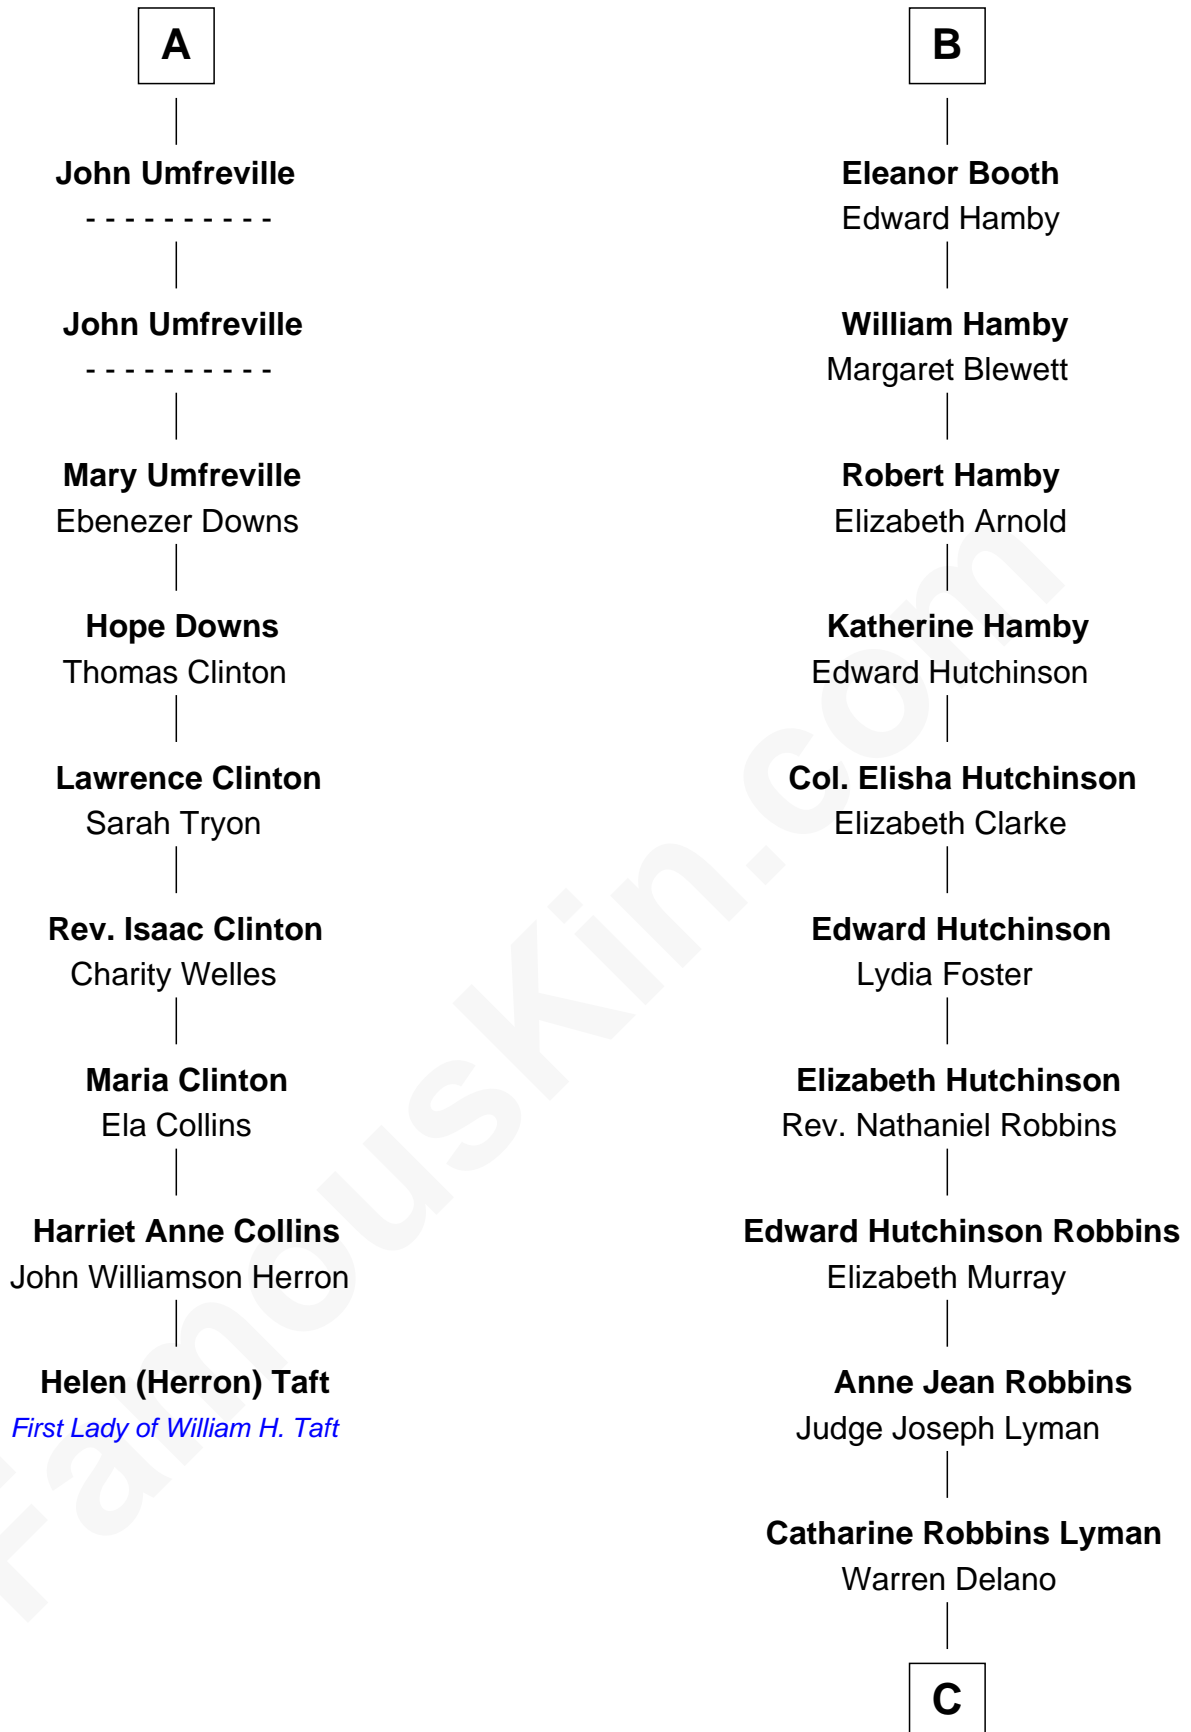

FamousKin.com

Relationship Chart of

Helen (Herron) Taft

First Lady of President William H. Taft

15th cousin 3 times removed of

Franklin D. Roosevelt

32nd U.S. President

C

Sara Delano
James Roosevelt

Franklin D. Roosevelt
32nd U.S. President

FamousKin.com