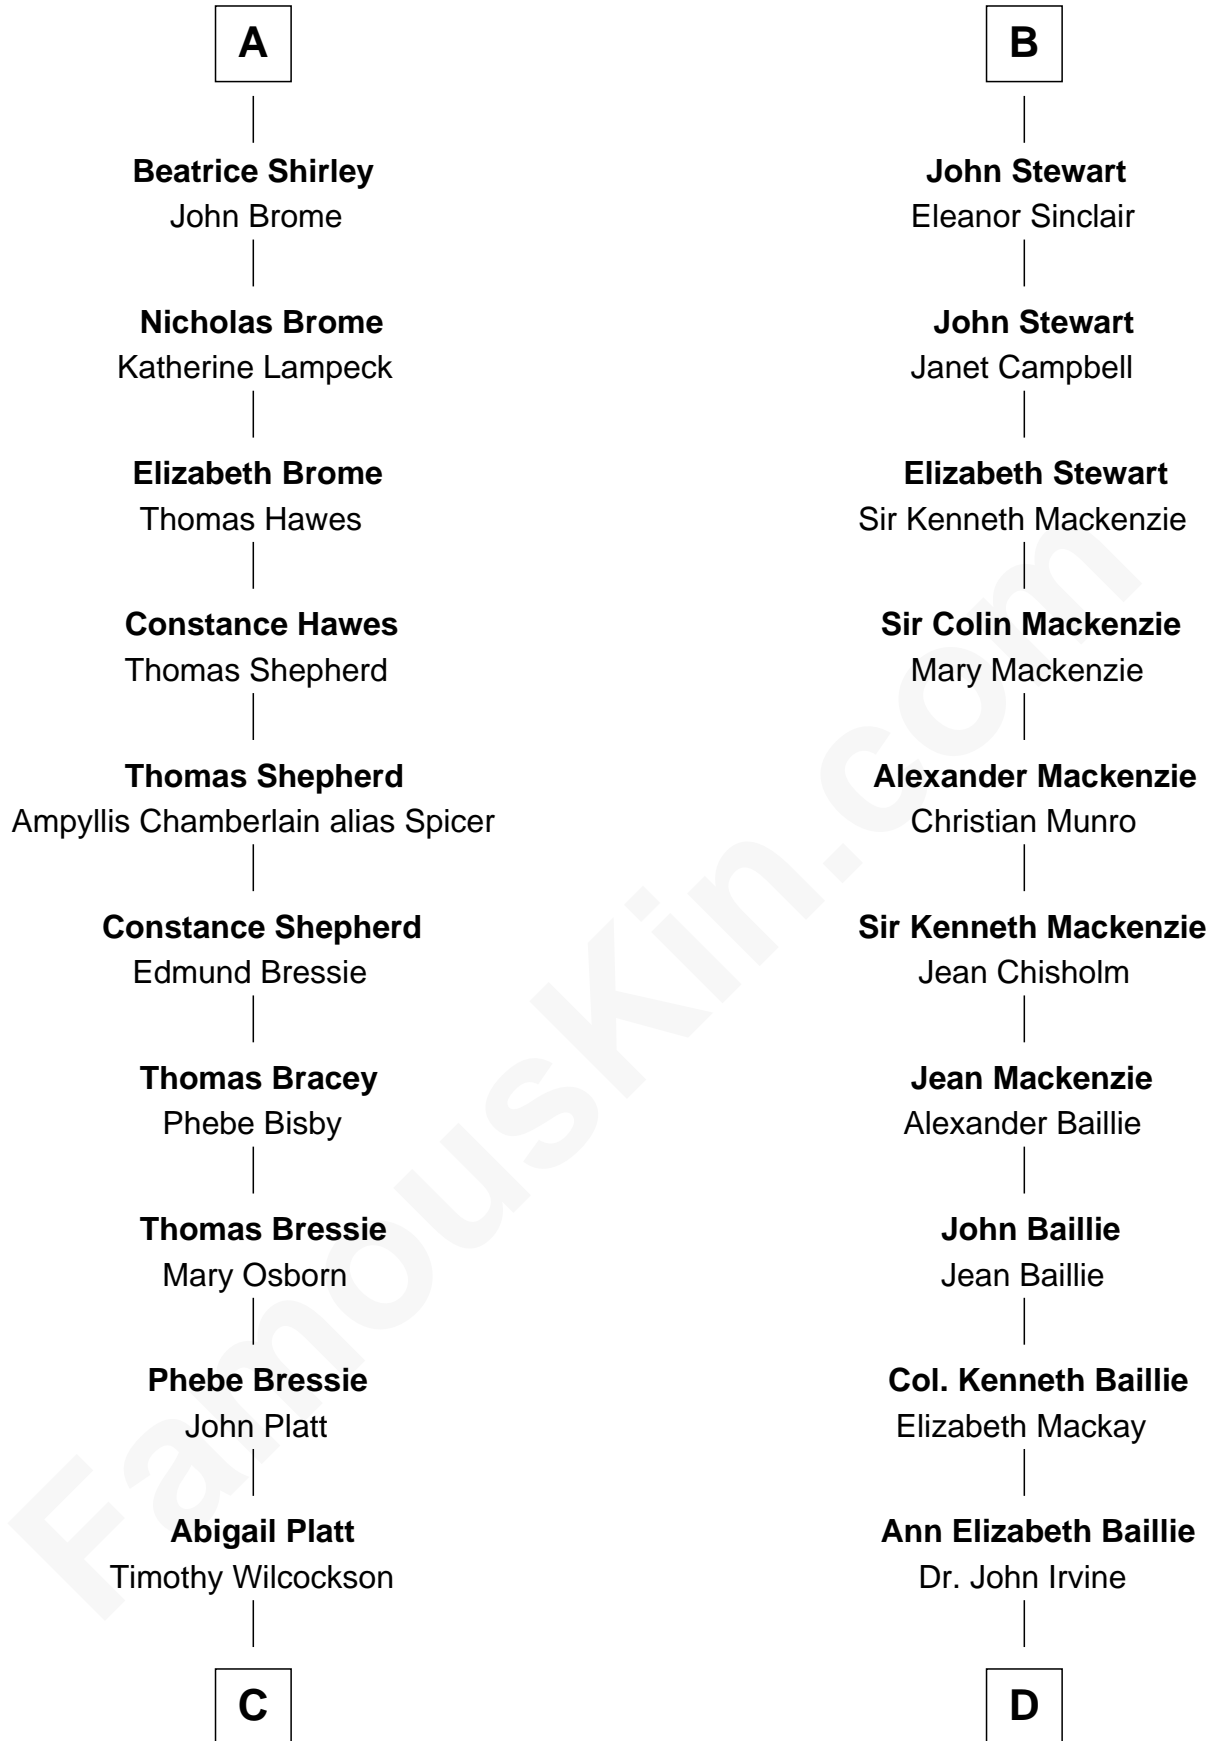

## Relationship Chart of

### Helen (Herron) Taft

*First Lady of President William H. Taft*

21st cousin of

### Eleanor Roosevelt

*First Lady of President Franklin D. Roosevelt*

**C**

**Joanna Wilcockson**

David Welles

**Charity Welles**

Rev. Isaac Clinton

**Maria Clinton**