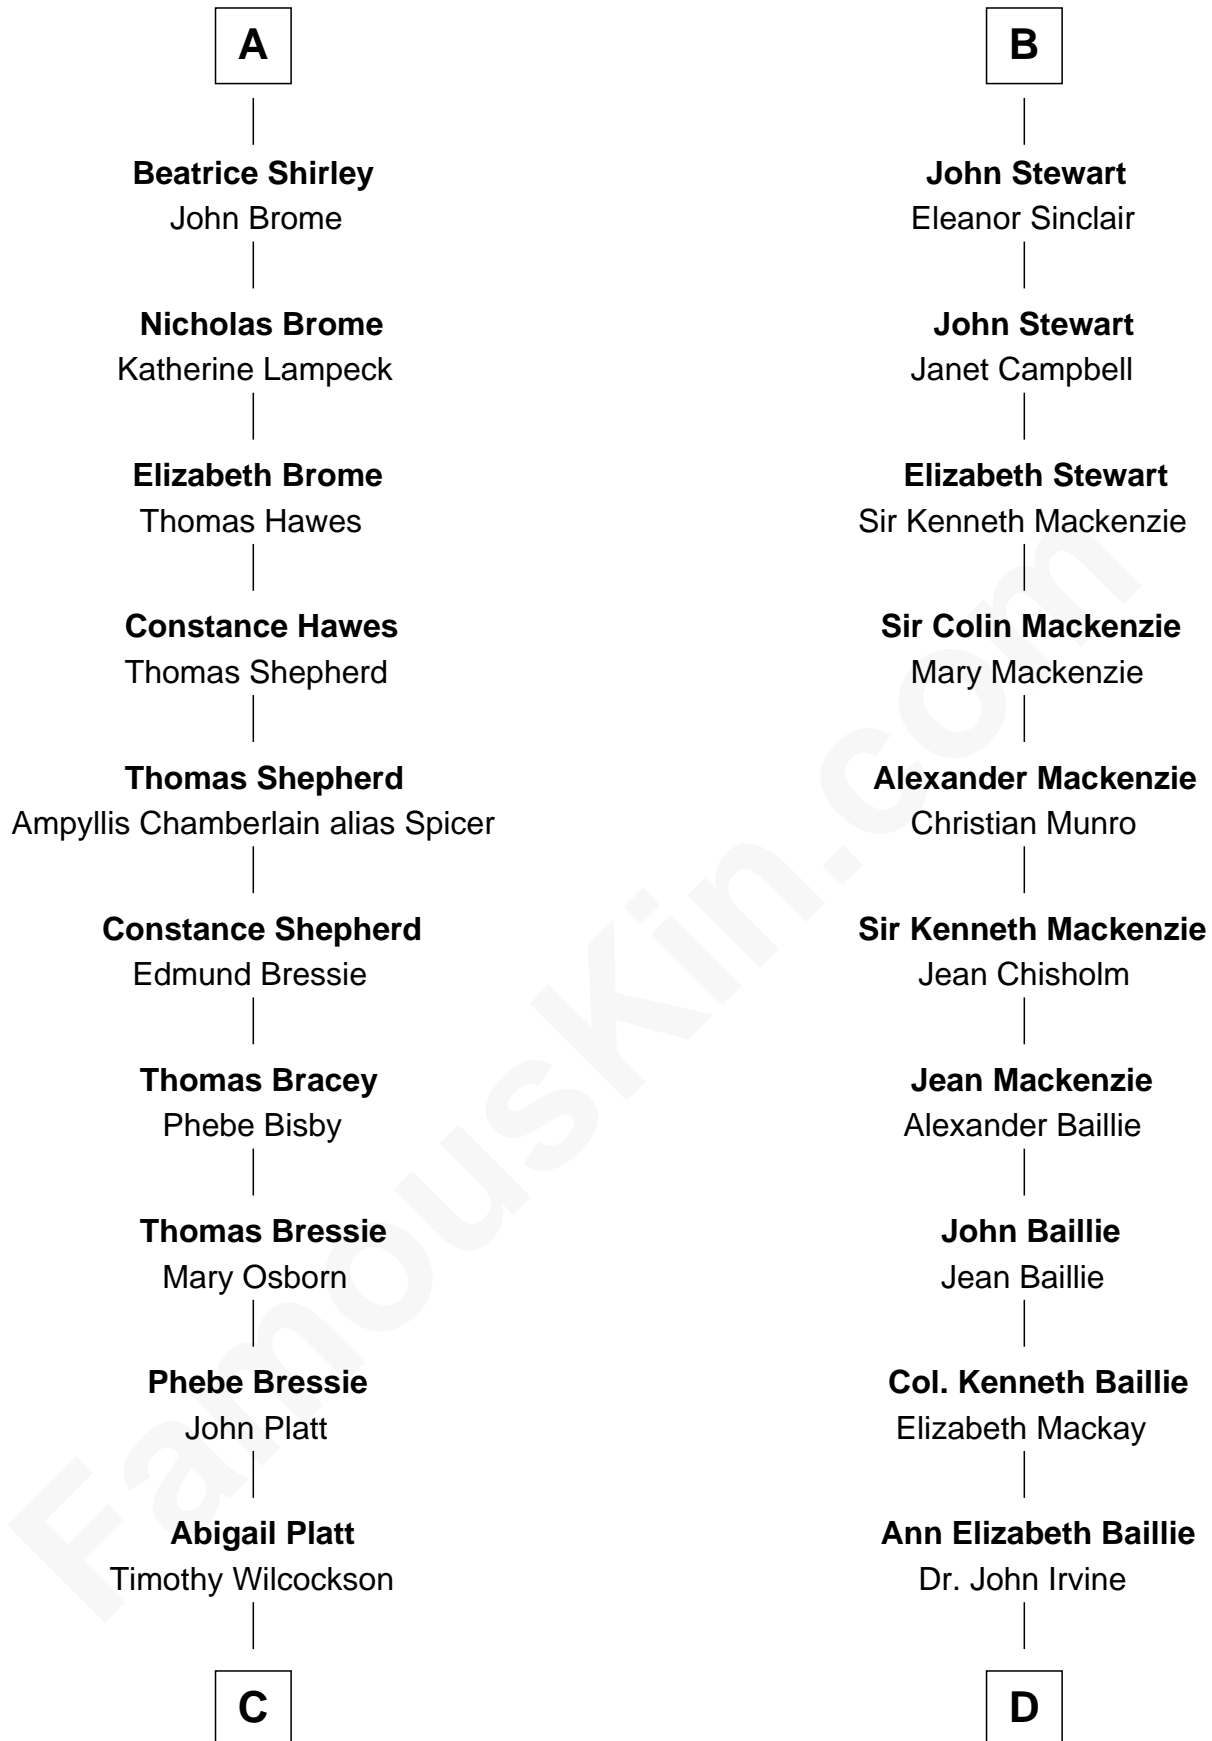

FamousKin.com

Relationship Chart of

Helen (Herron) Taft

First Lady of President William H. Taft

20th cousin 1 time removed of

Theodore Roosevelt

26th U.S. President

John, King of England

Isabelle of Angoulême

C

Joanna Wilcockson

David Welles

Charity Welles

Rev. Isaac Clinton

Maria Clinton

Ela Collins

Martha Stewart

Martha Bulloch

Theodore Roosevelt

Theodore Roosevelt

26th U.S. President