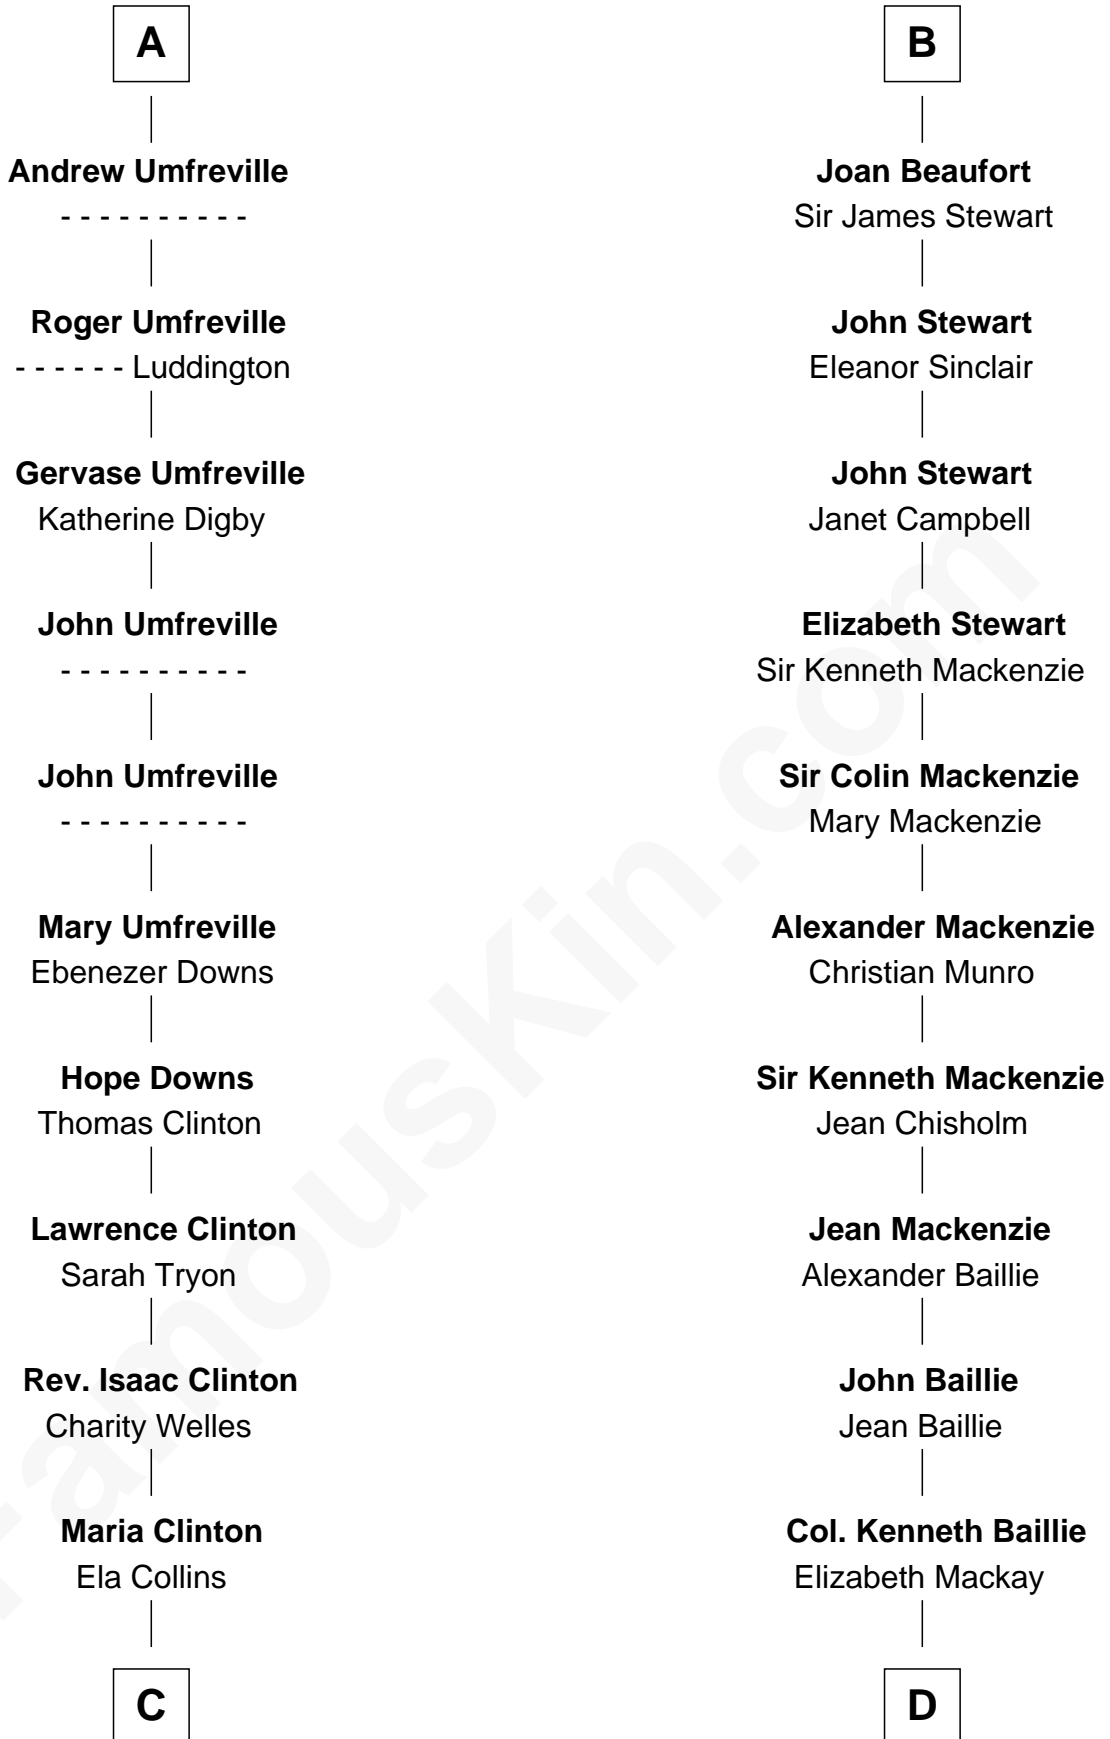

FamousKin.com

Relationship Chart of

Helen (Herron) Taft

First Lady of President William H. Taft

18th cousin 3 times removed of

Theodore Roosevelt

26th U.S. President

C

Harriet Anne Collins
John Williamson Herron

Helen (Herron) Taft
First Lady of William H. Taft

D

Ann Elizabeth Baillie
Dr. John Irvine

Anne Irvine
James Bulloch

James Stephens Bulloch
Martha Stewart

Martha Bulloch
Theodore Roosevelt

Theodore Roosevelt
26th U.S. President