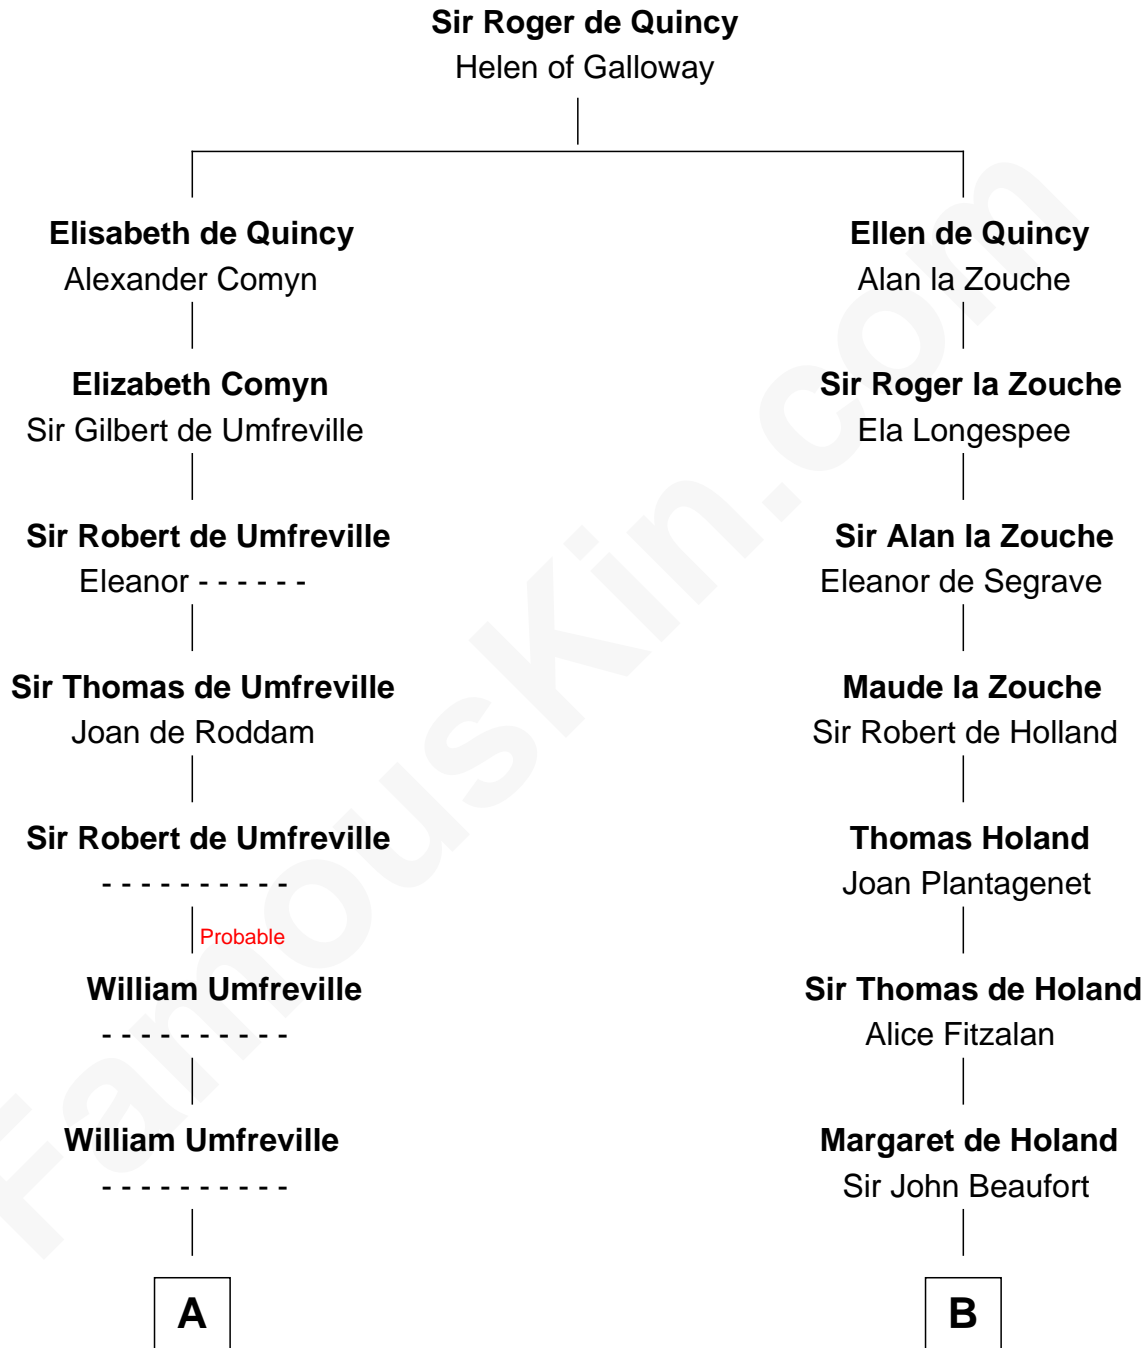

FamousKin.com

Relationship Chart of

Helen (Herron) Taft

First Lady of President William H. Taft

18th cousin 3 times removed of

Theodore Roosevelt

26th U.S. President

C

Harriet Anne Collins
John Williamson Herron

Helen (Herron) Taft
First Lady of William H. Taft

D

Ann Elizabeth Baillie
Dr. John Irvine

Anne Irvine
James Bulloch

James Stephens Bulloch
Martha Stewart

Martha Bulloch
Theodore Roosevelt

Theodore Roosevelt
26th U.S. President