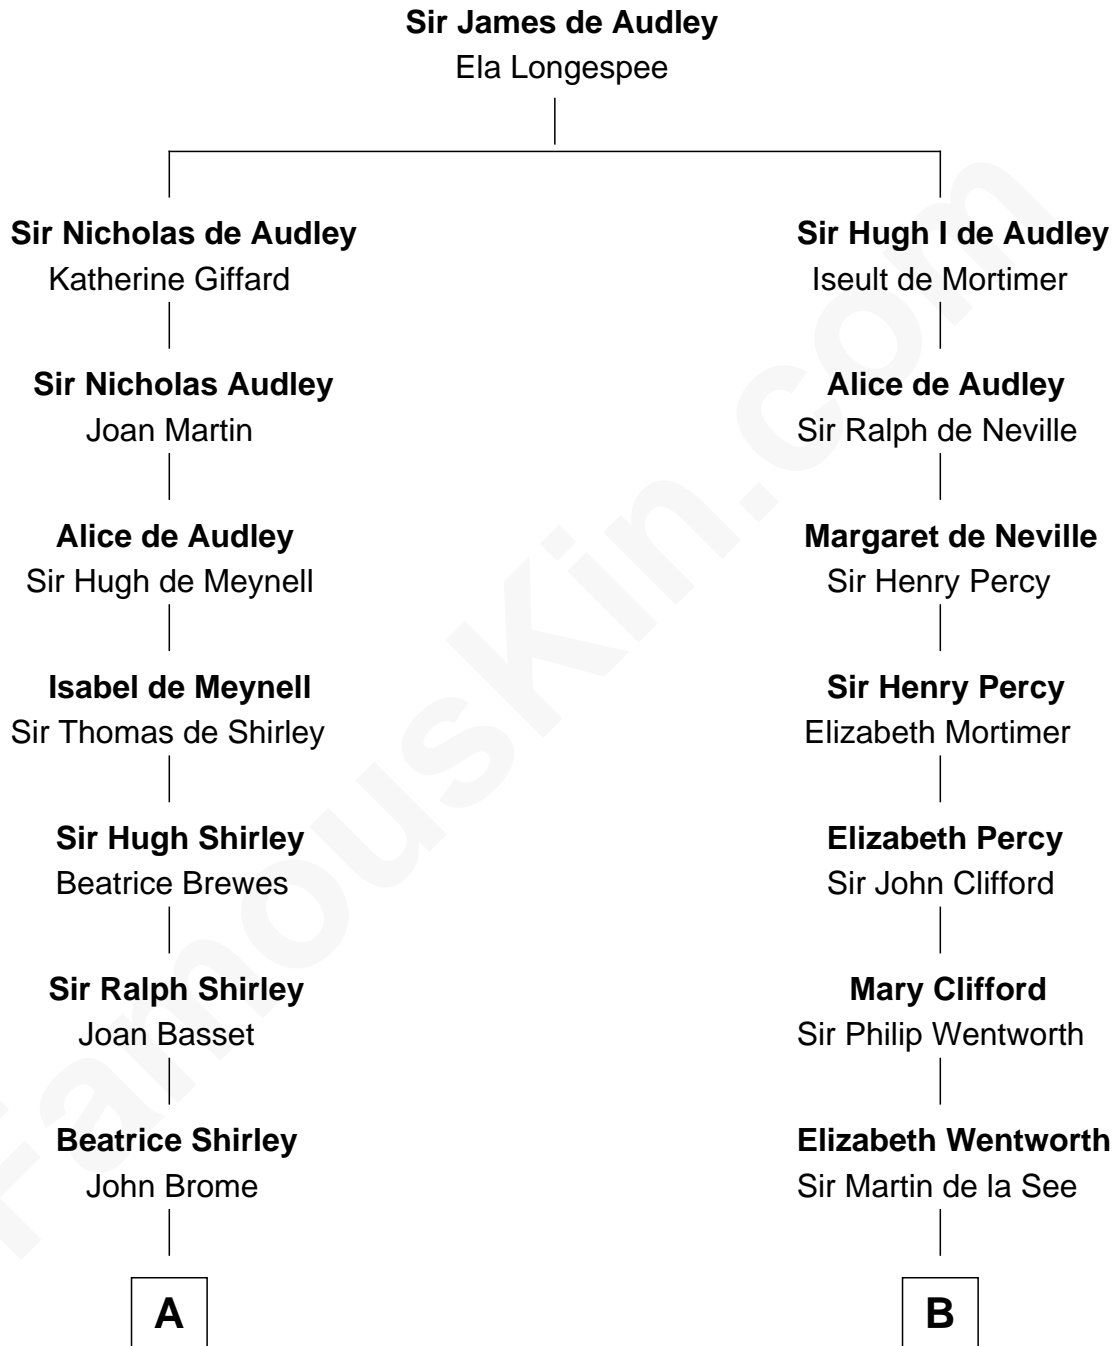

FamousKin.com
Relationship Chart of
Helen (Herron) Taft

First Lady of President William H. Taft

20th cousin 1 time removed of

Alice (Lee) Roosevelt

First Wife of President Theodore Roosevelt

C

Charity Welles
Rev. Isaac Clinton

Maria Clinton
Ela Collins

Harriet Anne Collins
John Williamson Herron

Helen (Herron) Taft
First Lady of William H. Taft

D

Nancy Clarke
Francis Cabot

Mary Ann Cabot
Nathaniel Cabot Lee

John Clarke Lee
Harriet Paine Rose

George Cabot Lee
Caroline Watts Haskell

Alice (Lee) Roosevelt
Wife of President Theodore Roosevelt