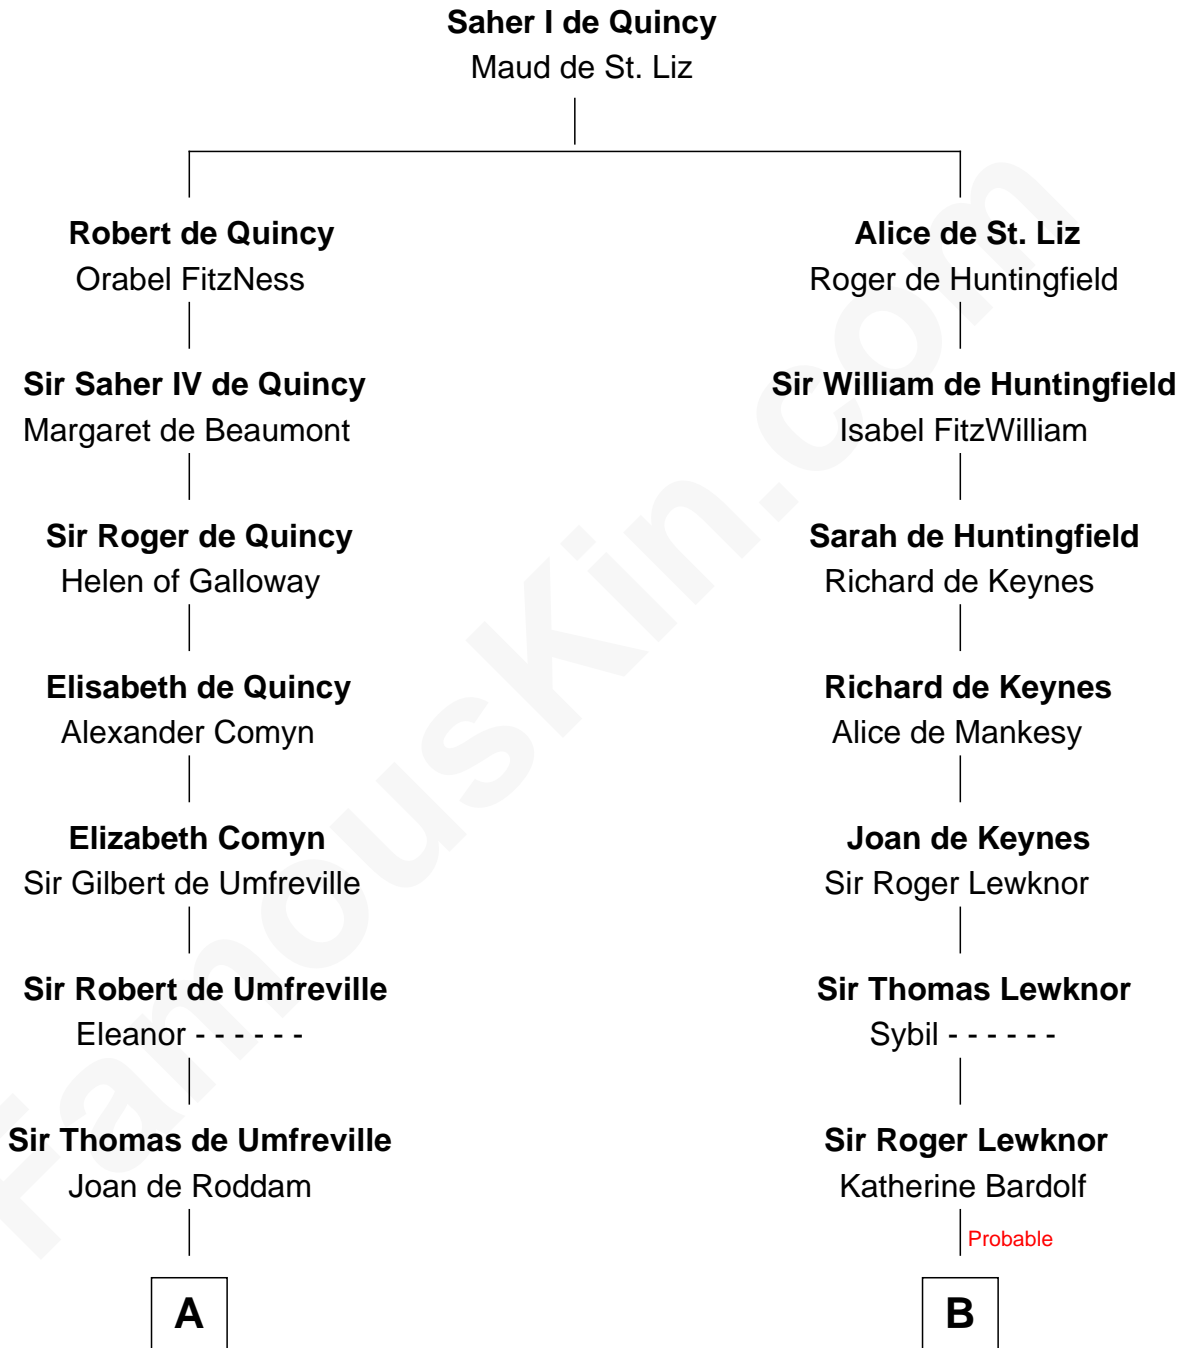

FamousKin.com

Relationship Chart of

Helen (Herron) Taft

First Lady of President William H. Taft

17th cousin 4 times removed of

William Stoughton

Chief Judge and Prosecutor, Salem Witch Trials 1692

C

Helen (Herron) Taft

First Lady of William H. Taft

FamousKin.com