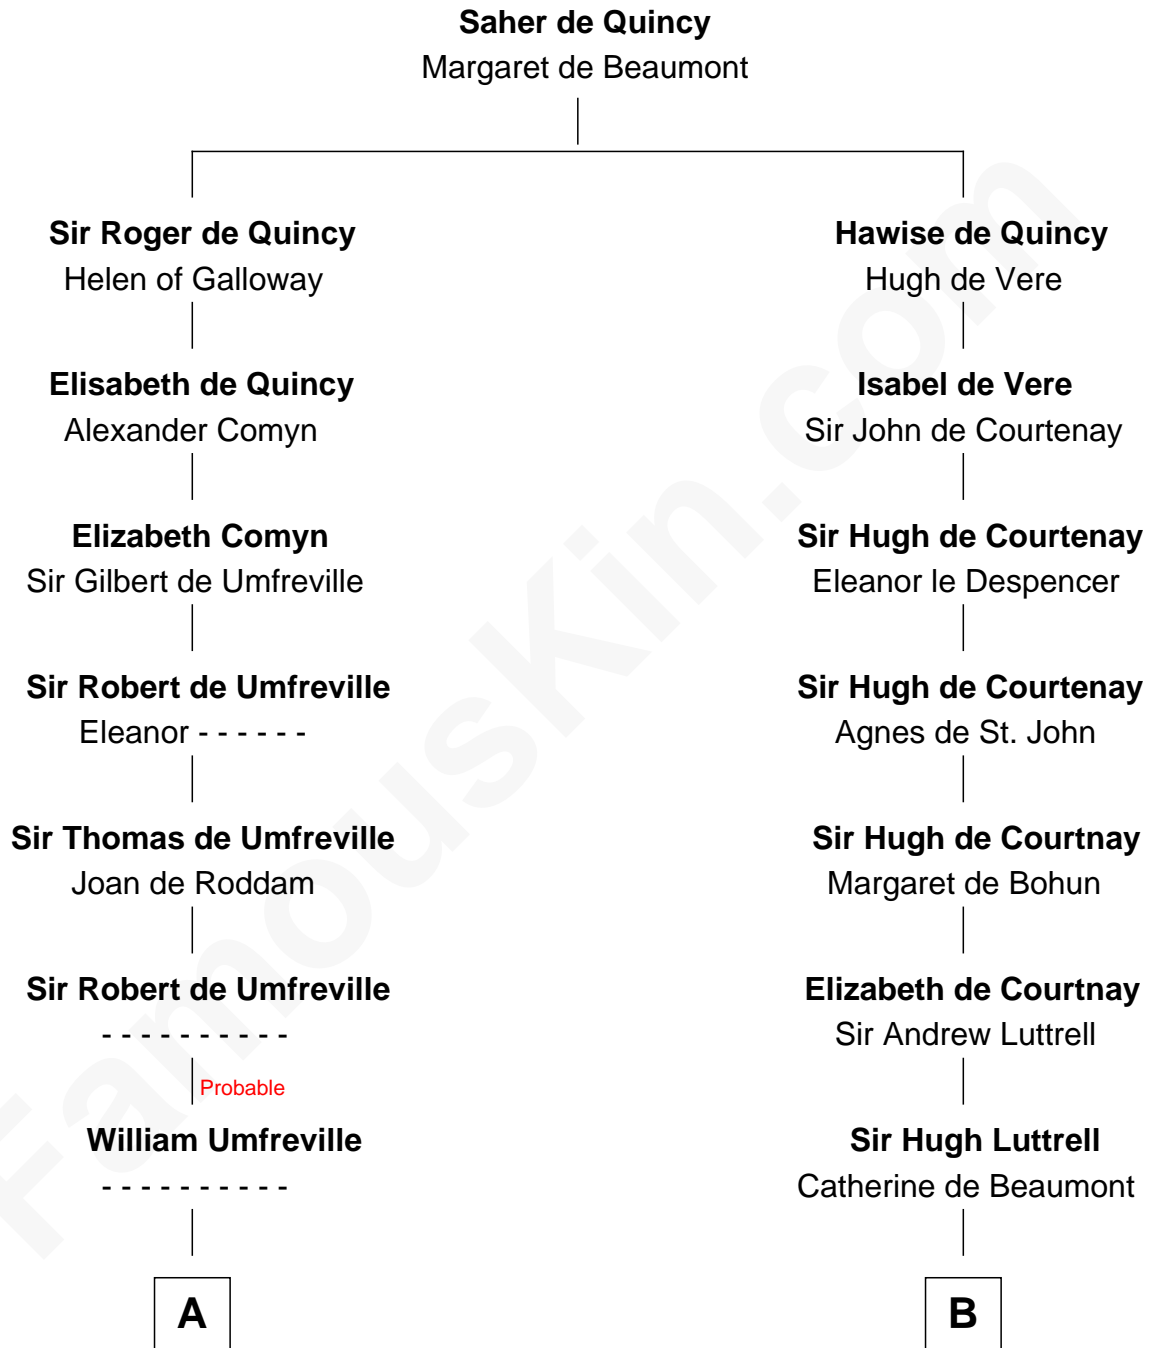

## Relationship Chart of

### Helen (Herron) Taft

First Lady of President William H. Taft

17th cousin 2 times removed of

**Carter Braxton**

Signer of the Declaration of Independence

**C**

—  
**Maria Clinton**

Ela Collins