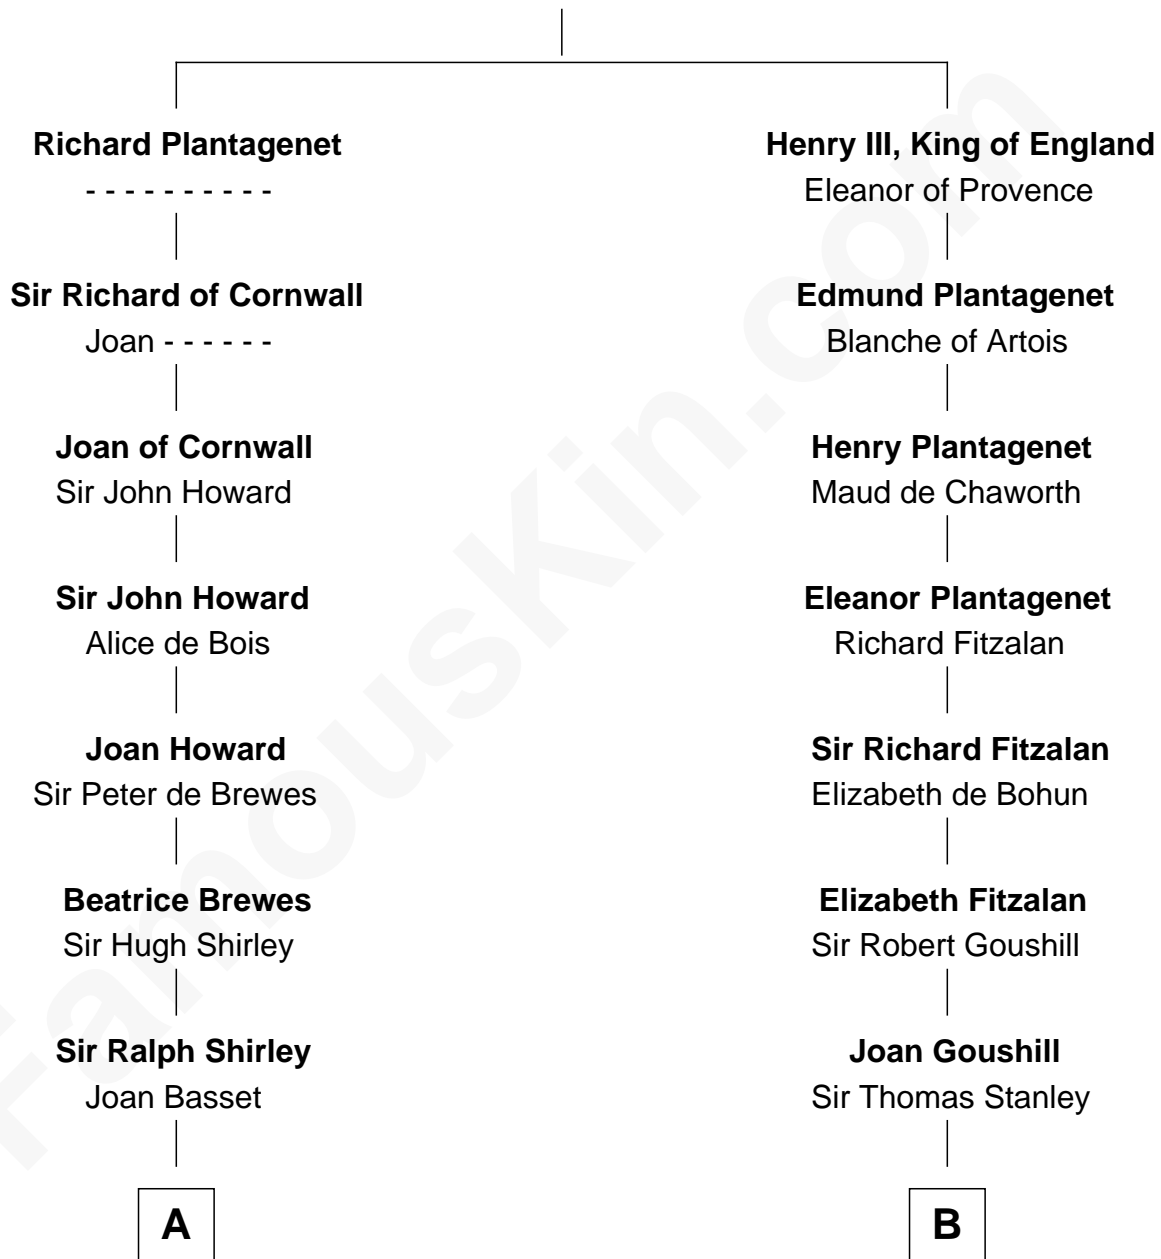

## Relationship Chart of

### Helen (Herron) Taft

*First Lady of President William H. Taft*

17th cousin 4 times removed of

**James Madison**

*4th U.S. President*

**John, King of England**

Isabelle of Angoulême

**C**

—  
**Joanna Wilcockson**

David Welles

—  
**Charity Welles**

Rev. Isaac Clinton

—  
**Maria Clinton**

Ela Collins

—  
**Harriet Anne Collins**

John Williamson Herron

—  
**Helen (Herron) Taft**

*First Lady of William H. Taft*

FamousKin.com