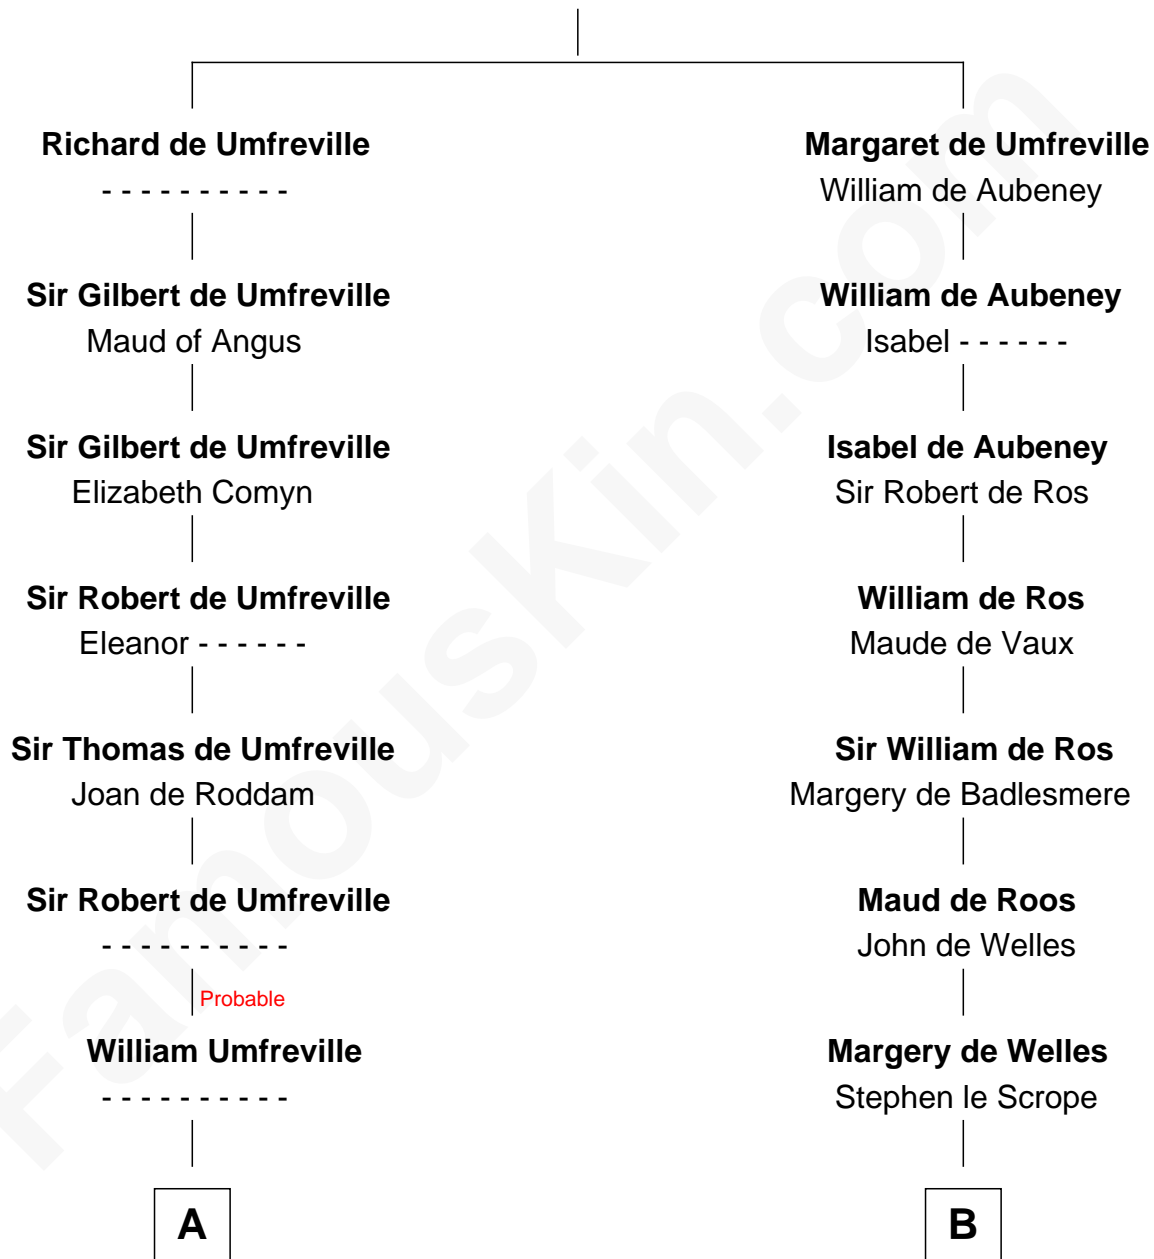

FamousKin.com

Relationship Chart of

Helen (Herron) Taft

First Lady of President William H. Taft

18th cousin 1 time removed of

James Madison

4th U.S. President

Sir Odinel de Umfreville

Alice de Lucy

C

Maria Clinton

Ela Collins

Harriet Anne Collins

John Williamson Herron

Helen (Herron) Taft

First Lady of William H. Taft

D

Eleanor Rose Conway

James Madison

James Madison

4th U.S. President

FamousKin.com