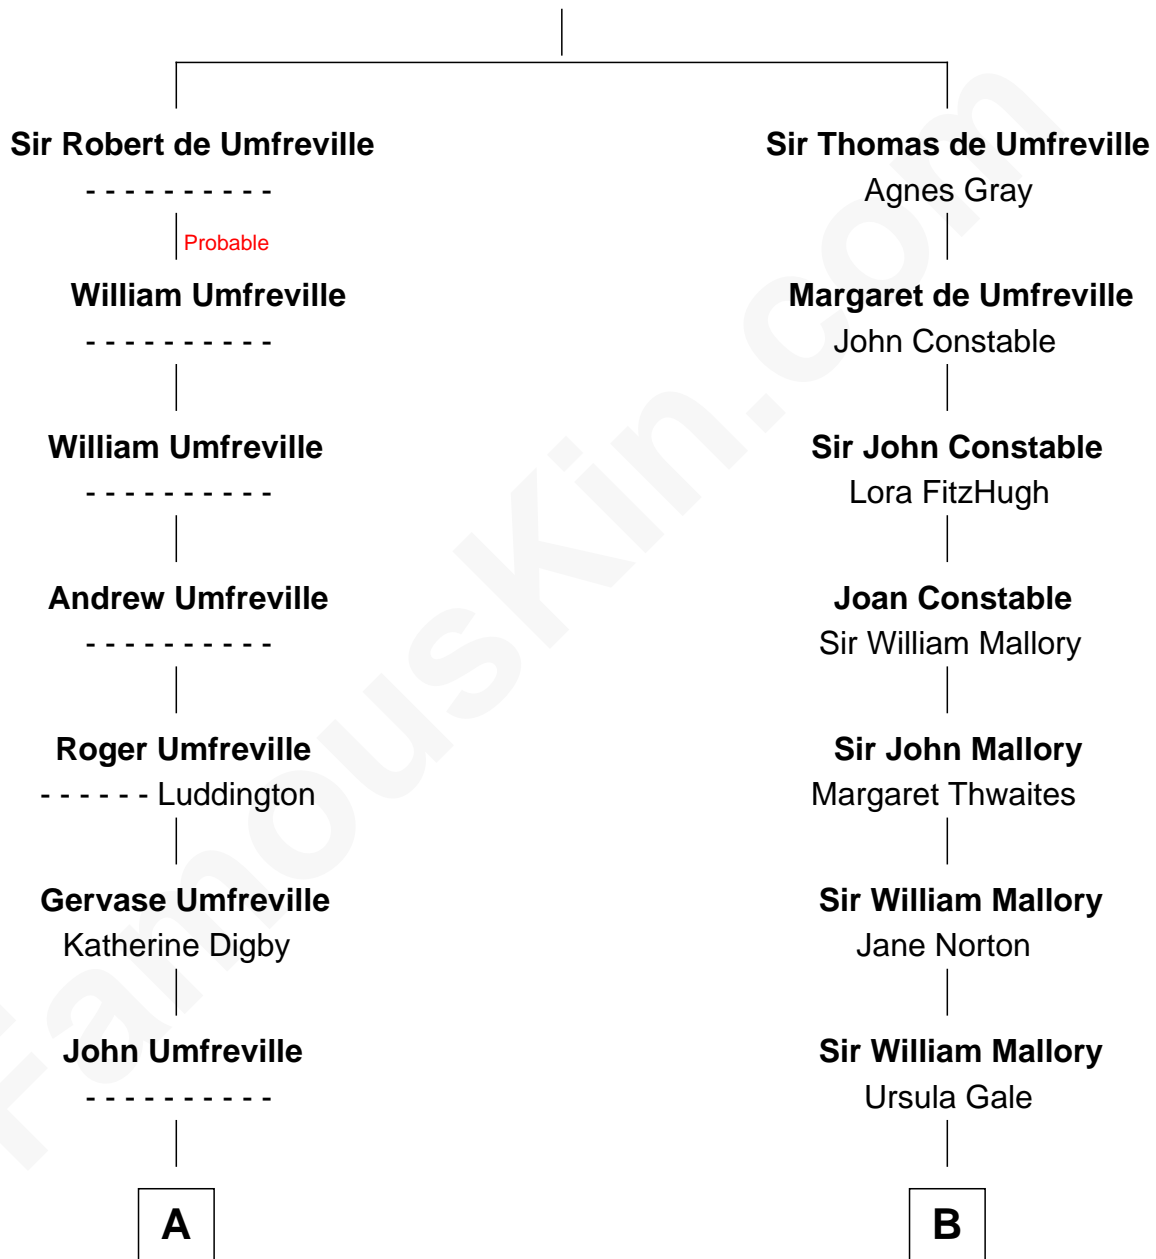

FamousKin.com

Relationship Chart of

Helen (Herron) Taft

First Lady of President William H. Taft

14th cousin 5 times removed of

Tom Hanks
Movie Actor

Sir Thomas de Umfreville
Joan de Roddam

C

Ernest Buel Hanks

Gladys Hilda Ball

Amos Mefford Hanks

Janet Marylyn Frager

Tom Hanks

Movie Actor

FamousKin.com