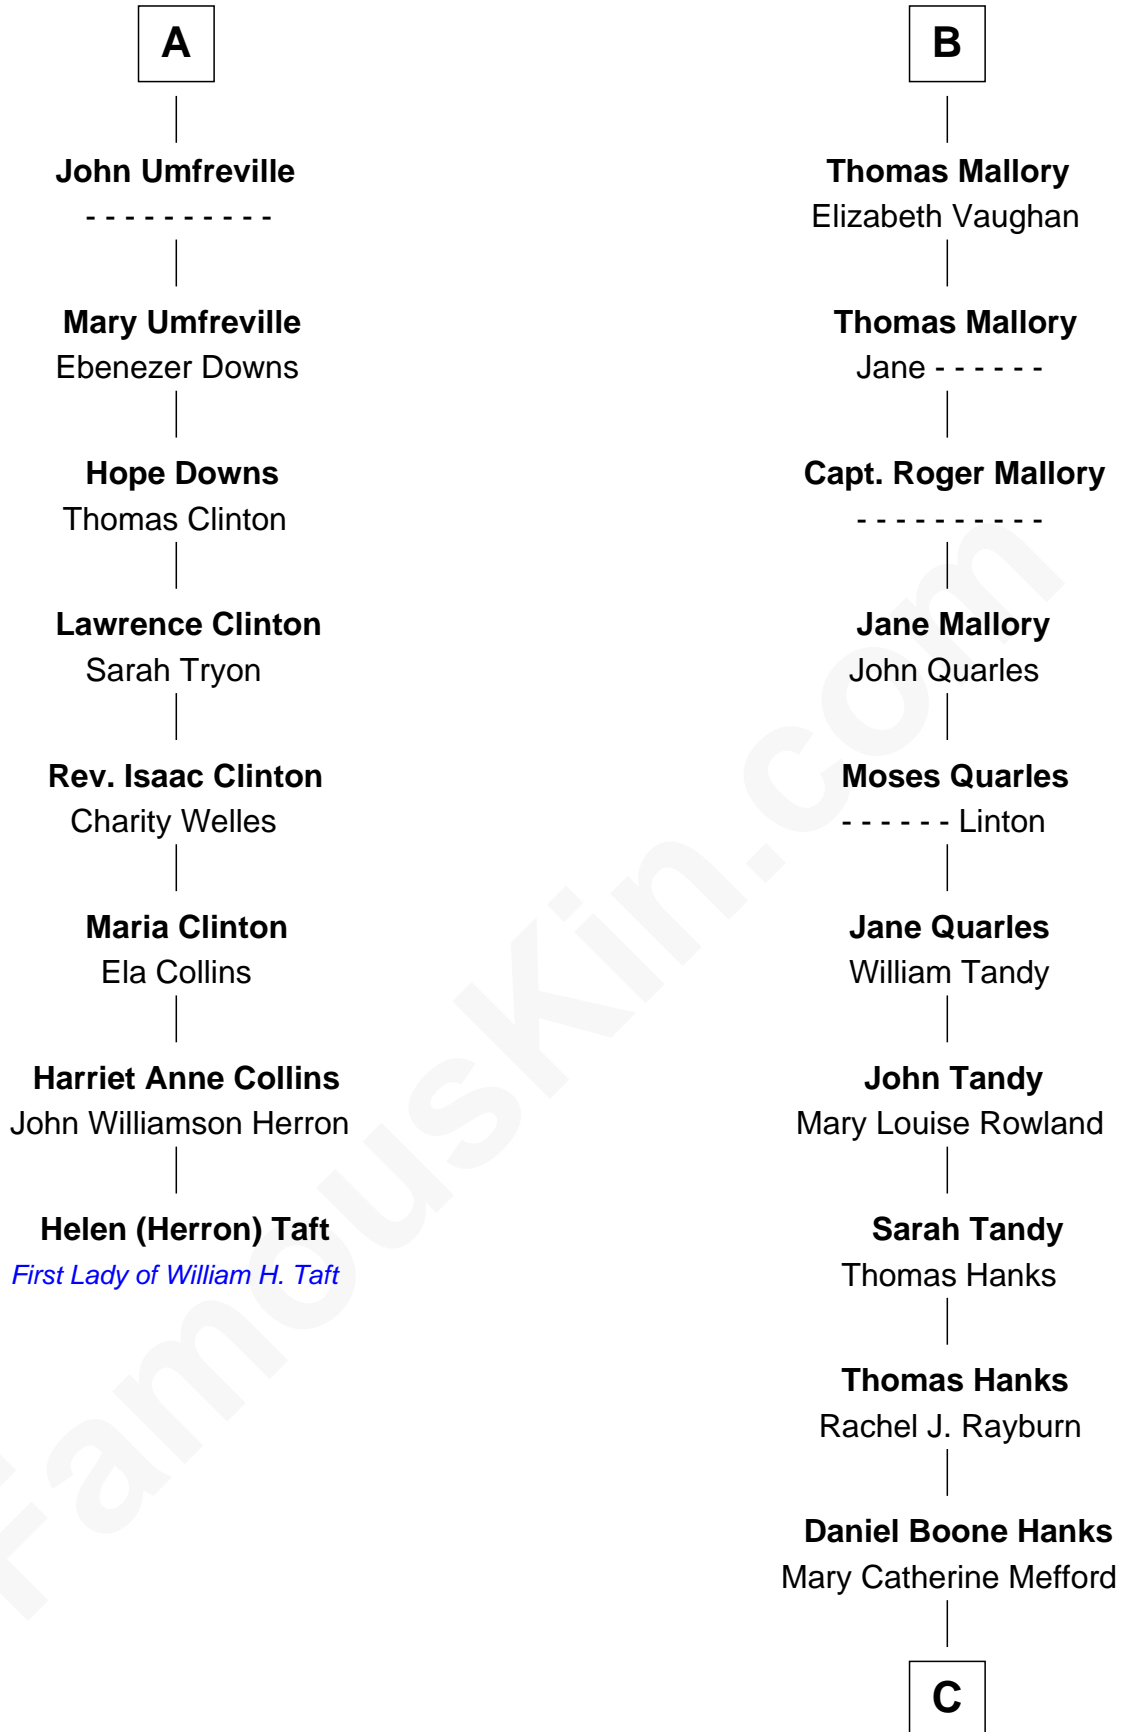

FamousKin.com

Relationship Chart of

Helen (Herron) Taft

First Lady of President William H. Taft

14th cousin 5 times removed of

Tom Hanks
Movie Actor

Sir Thomas de Umfreville
Joan de Roddam

C

Ernest Buel Hanks

Gladys Hilda Ball

Amos Mefford Hanks

Janet Marylyn Frager

Tom Hanks

Movie Actor

FamousKin.com