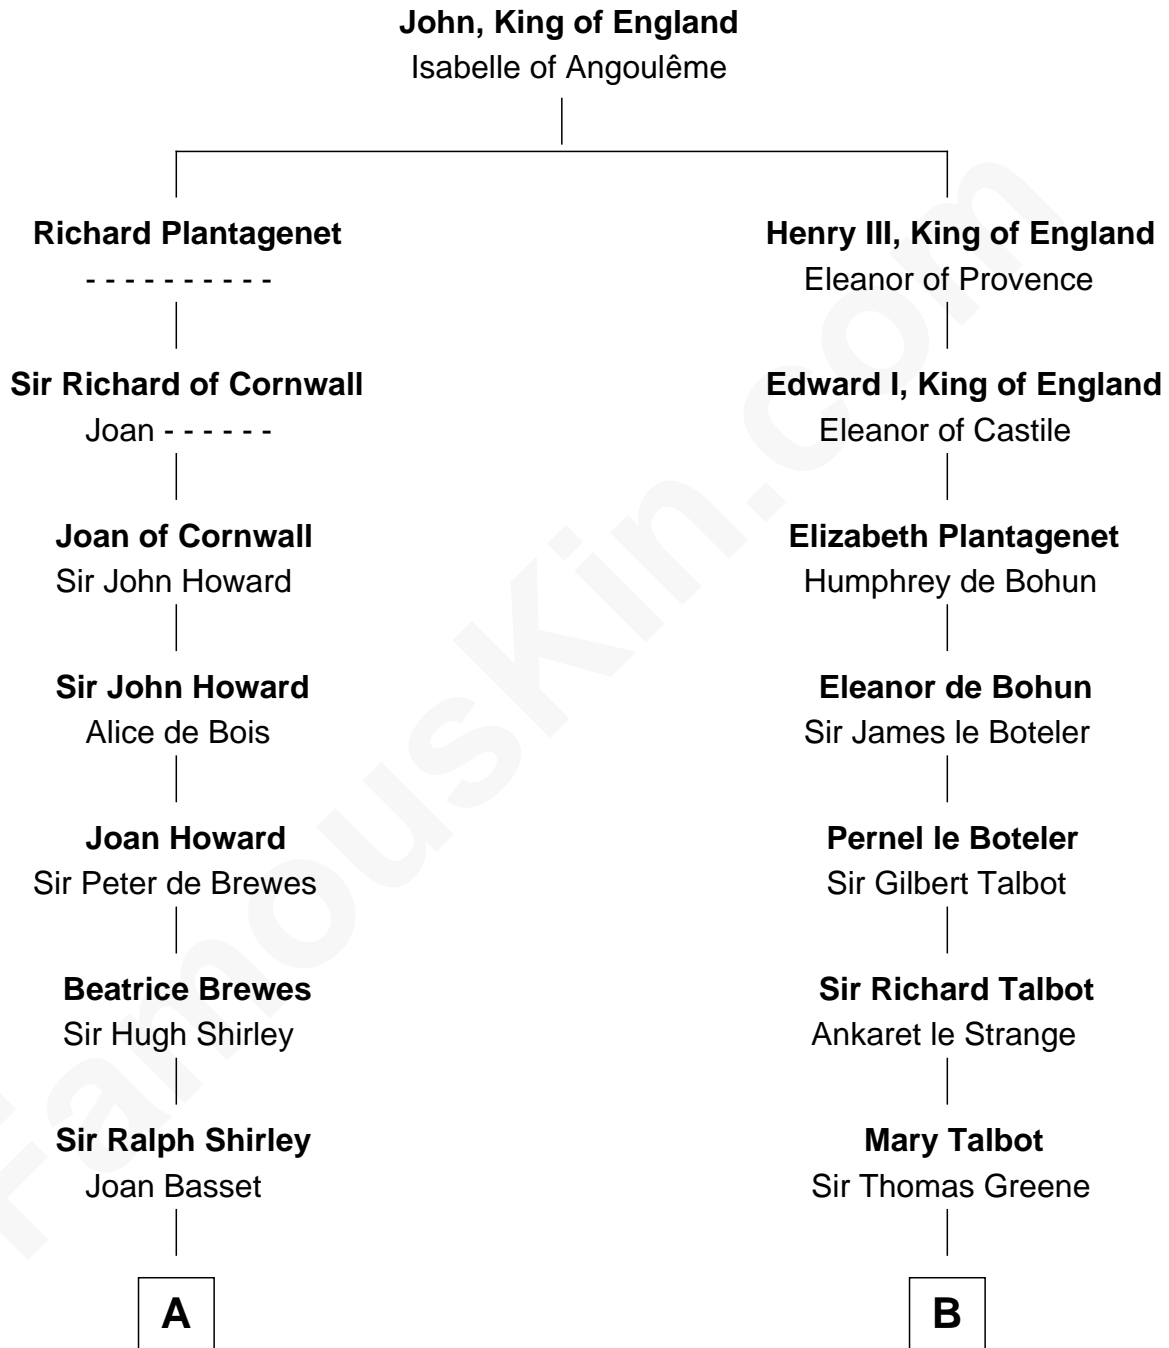

FamousKin.com

Relationship Chart of

Helen (Herron) Taft

First Lady of President William H. Taft

21st cousin of

Melvil Dewey

Inventor of the Dewey Decimal System

C

Joanna Wilcockson

David Welles

Charity Welles

Rev. Isaac Clinton

Maria Clinton

Ela Collins

Harriet Anne Collins

John Williamson Herron