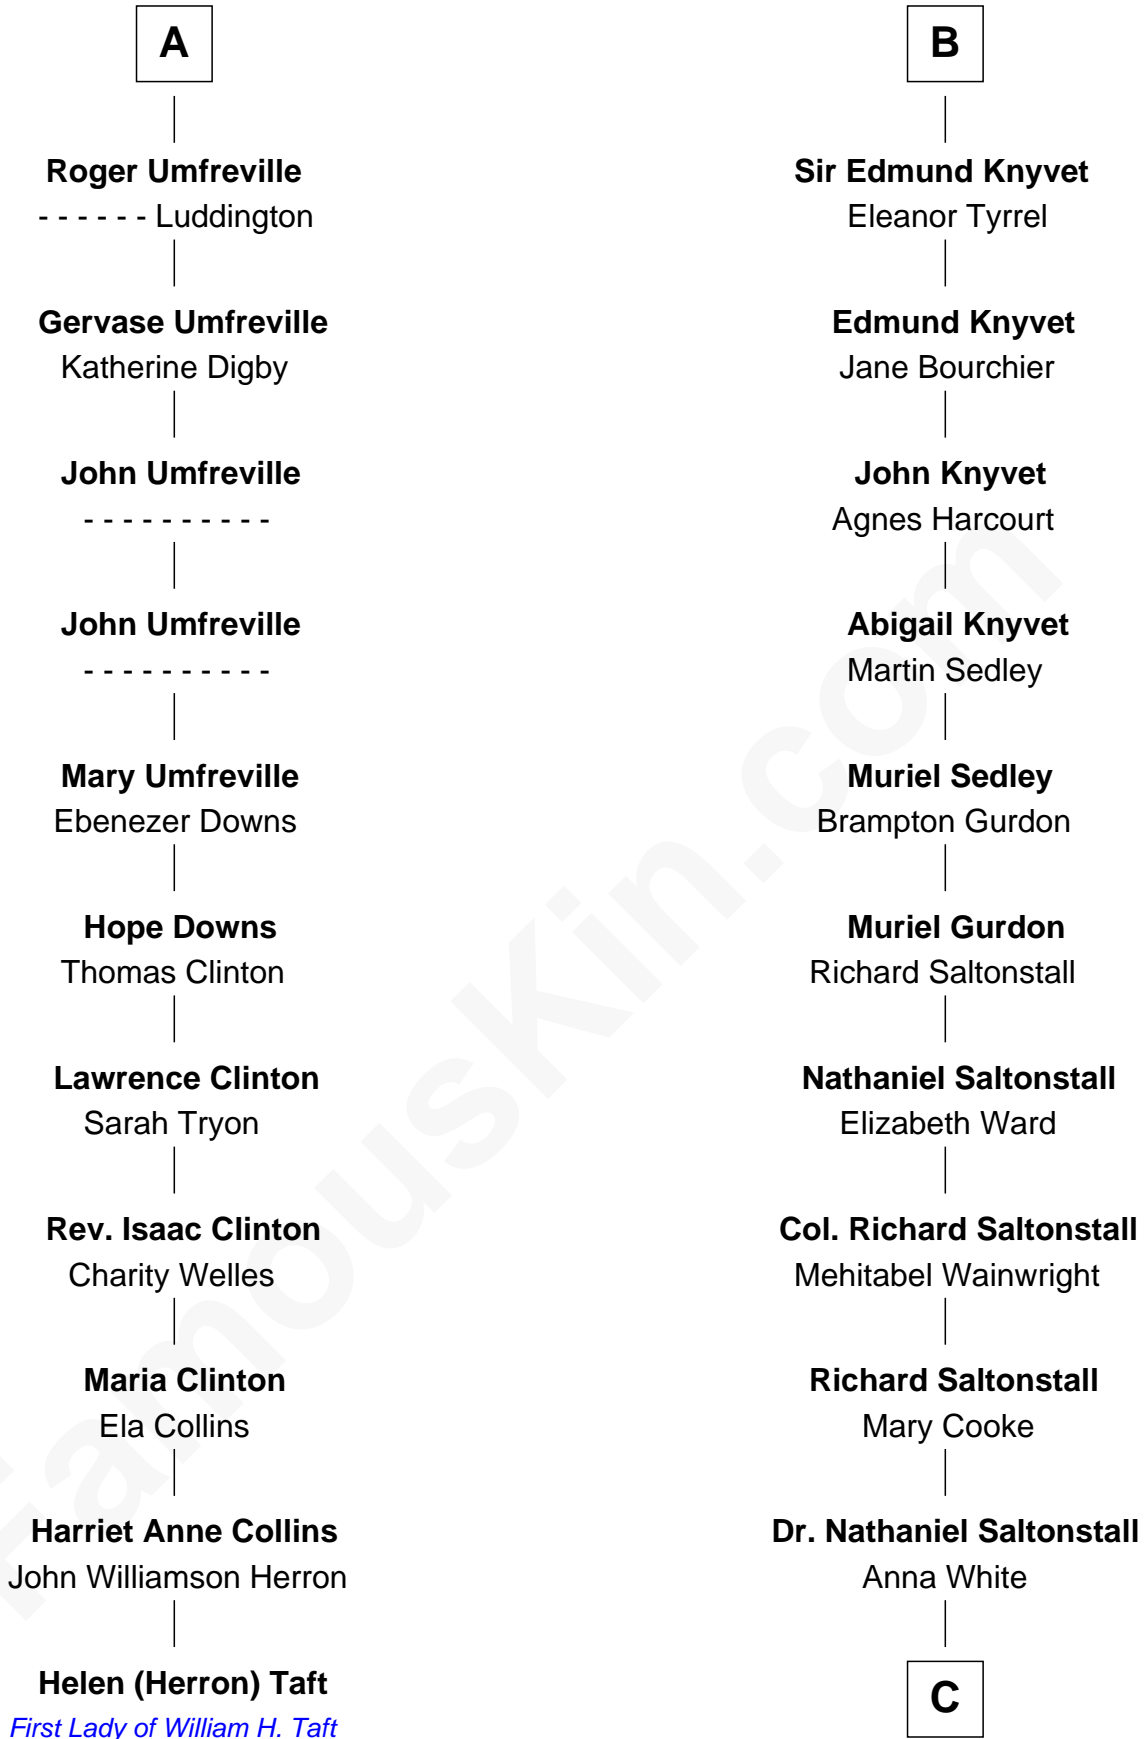

## Relationship Chart of

### Helen (Herron) Taft

*First Lady of President William H. Taft*

17th cousin 3 times removed of

### Leverett Saltonstall

*55th Governor of Massachusetts*

**Alexander Comyn**  
Elisabeth de Quincy

C

**Leverett Saltonstall**  
Mary Elizabeth Sanders

**Leverett Saltonstall**  
Rose Smith Lee

**Richard Middlecott Saltonstall**  
Eleanor Brooks

**Leverett Saltonstall**  
*55th Governor of Massachusetts*