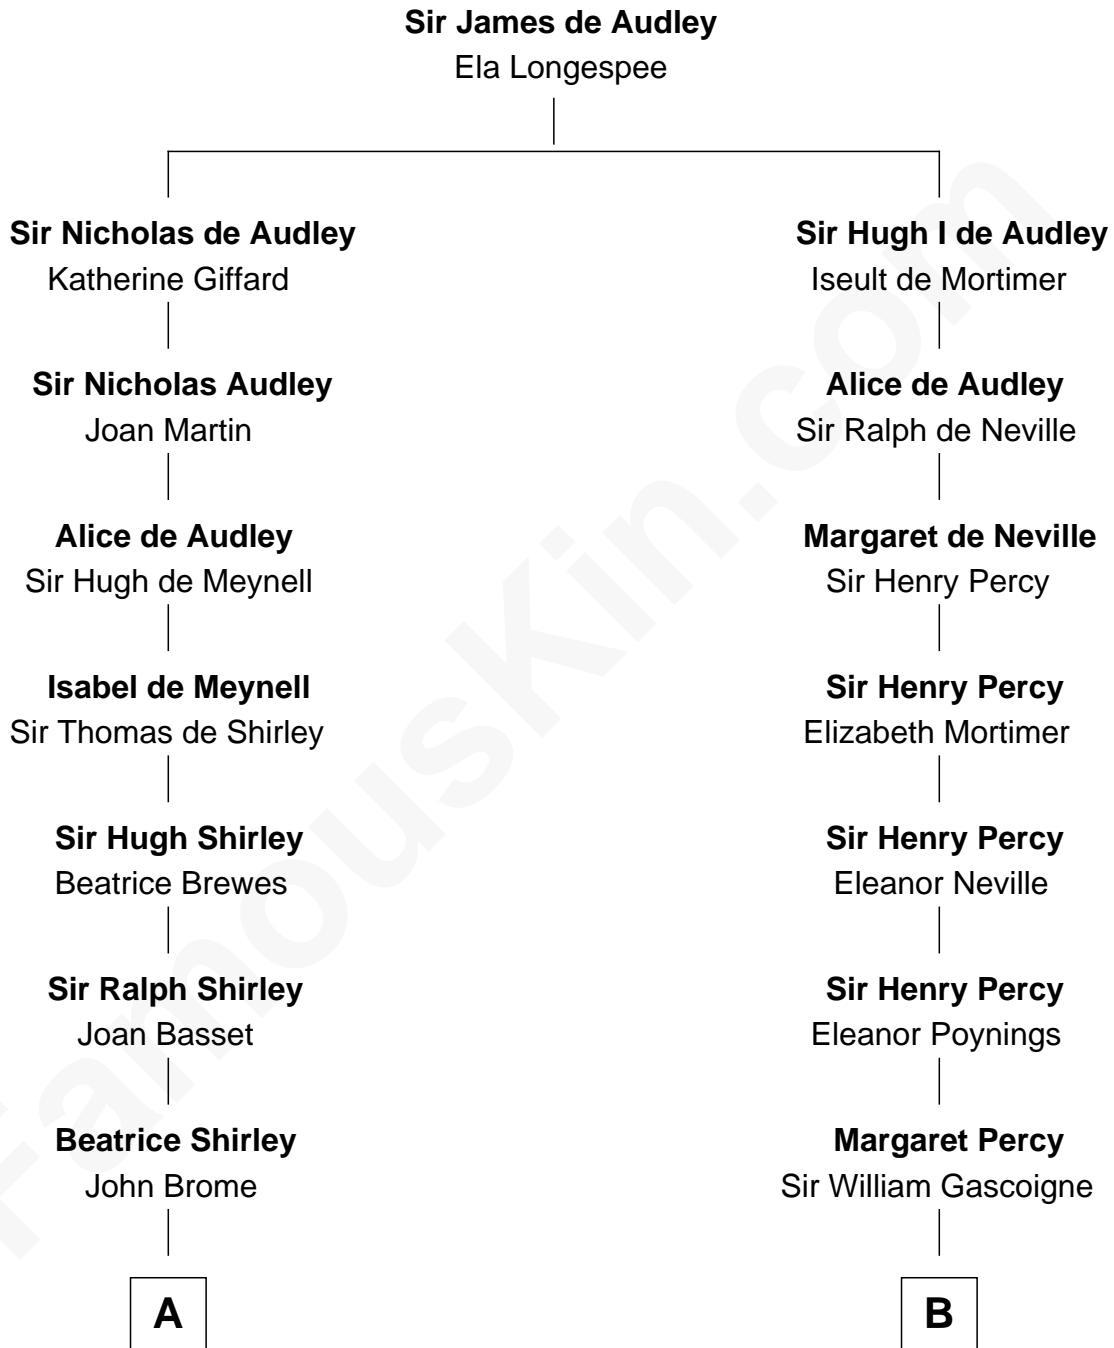

# FamousKin.com Relationship Chart of

**Helen (Herron) Taft**

*First Lady of President William H. Taft*

20th cousin of

**Leverett Saltonstall**

*55th Governor of Massachusetts*

**C**

**Charity Welles**  
Rev. Isaac Clinton

**Maria Clinton**  
Ela Collins

**Harriet Anne Collins**  
John Williamson Herron

**Helen (Herron) Taft**  
*First Lady of William H. Taft*

**D**

**Leverett Saltonstall**  
Mary Elizabeth Sanders

**Leverett Saltonstall**  
Rose Smith Lee

**Richard Middlecott Saltonstall**  
Eleanor Brooks

**Leverett Saltonstall**  
*55th Governor of Massachusetts*