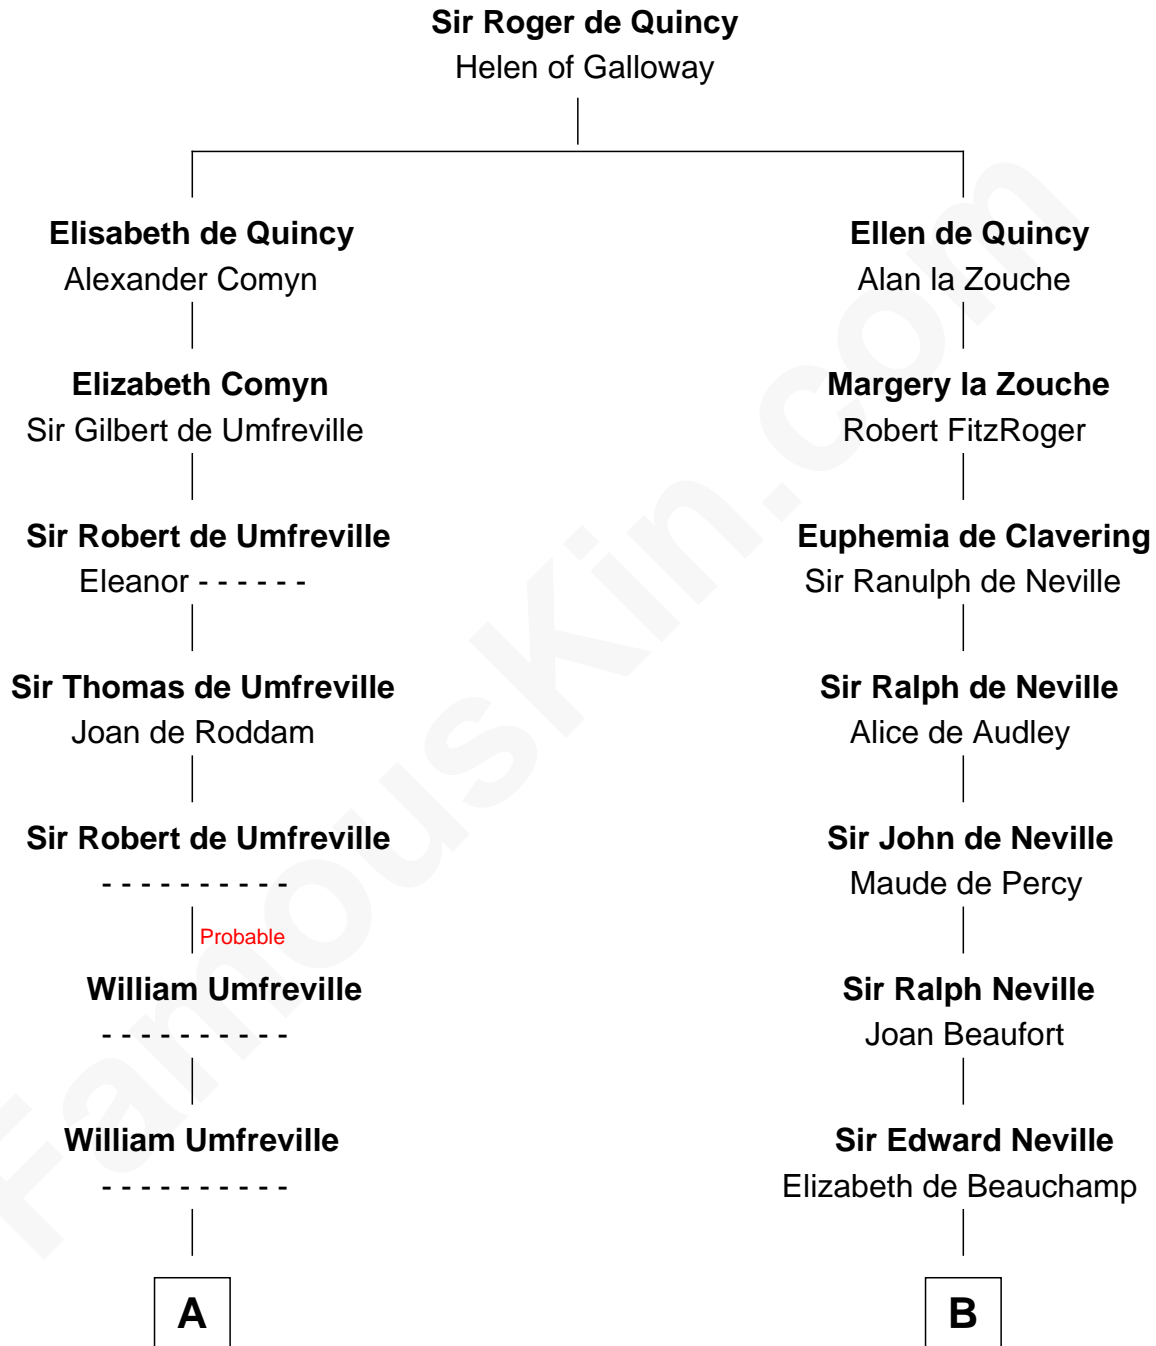

FamousKin.com

Relationship Chart of

Helen (Herron) Taft

First Lady of President William H. Taft

18th cousin 1 time removed of

Lewis Carroll

Author of Alice in Wonderland

C

Harriet Anne Collins
John Williamson Herron

Helen (Herron) Taft
First Lady of William H. Taft

D

Charles Lutwidge
Elizabeth Anne Dodgson

Frances Jane Lutwidge
Rev. Charles Dodgson

Lewis Carroll
Author of Alice in Wonderland