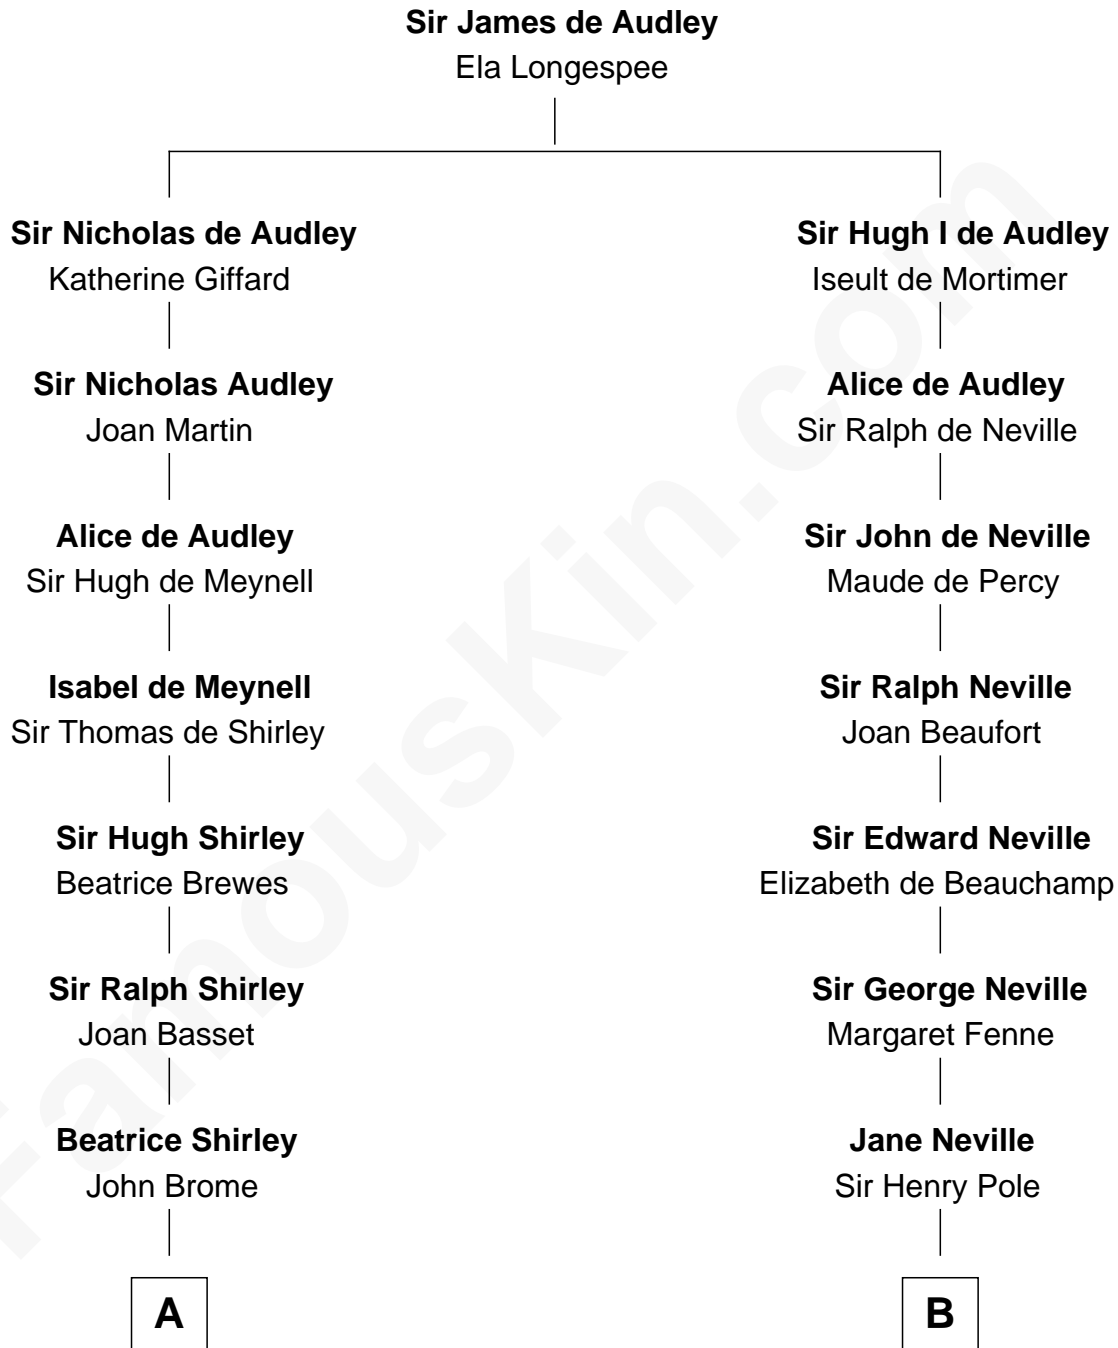

FamousKin.com

Relationship Chart of

Helen (Herron) Taft

First Lady of President William H. Taft

17th cousin 3 times removed of

Lewis Carroll

Author of Alice in Wonderland

C

Charity Welles
Rev. Isaac Clinton

Maria Clinton
Ela Collins

Harriet Anne Collins
John Williamson Herron

Helen (Herron) Taft
First Lady of William H. Taft

FamousKin.com