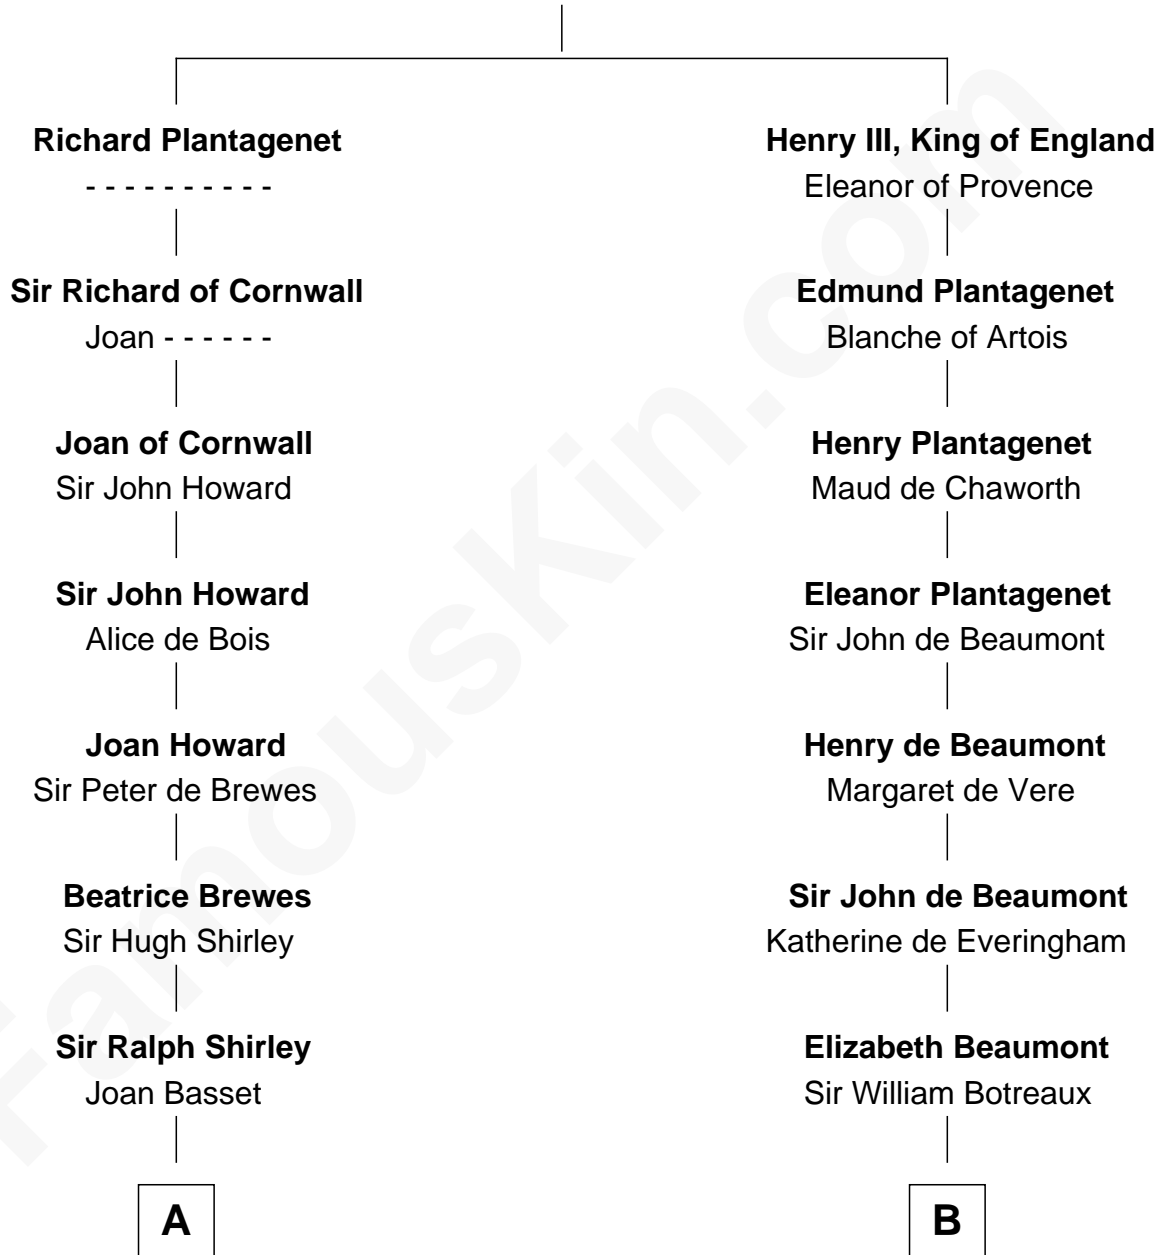

## Relationship Chart of

### Helen (Herron) Taft

*First Lady of President William H. Taft*

21st cousin of

**Guillermo Billinghurst**

*31st President of Peru*

**John, King of England**

Isabelle of Angoulême

**C**

**Joanna Wilcockson**

David Welles

**Charity Welles**

Rev. Isaac Clinton

**Maria Clinton**

Ela Collins

**Harriet Anne Collins**

John Williamson Herron