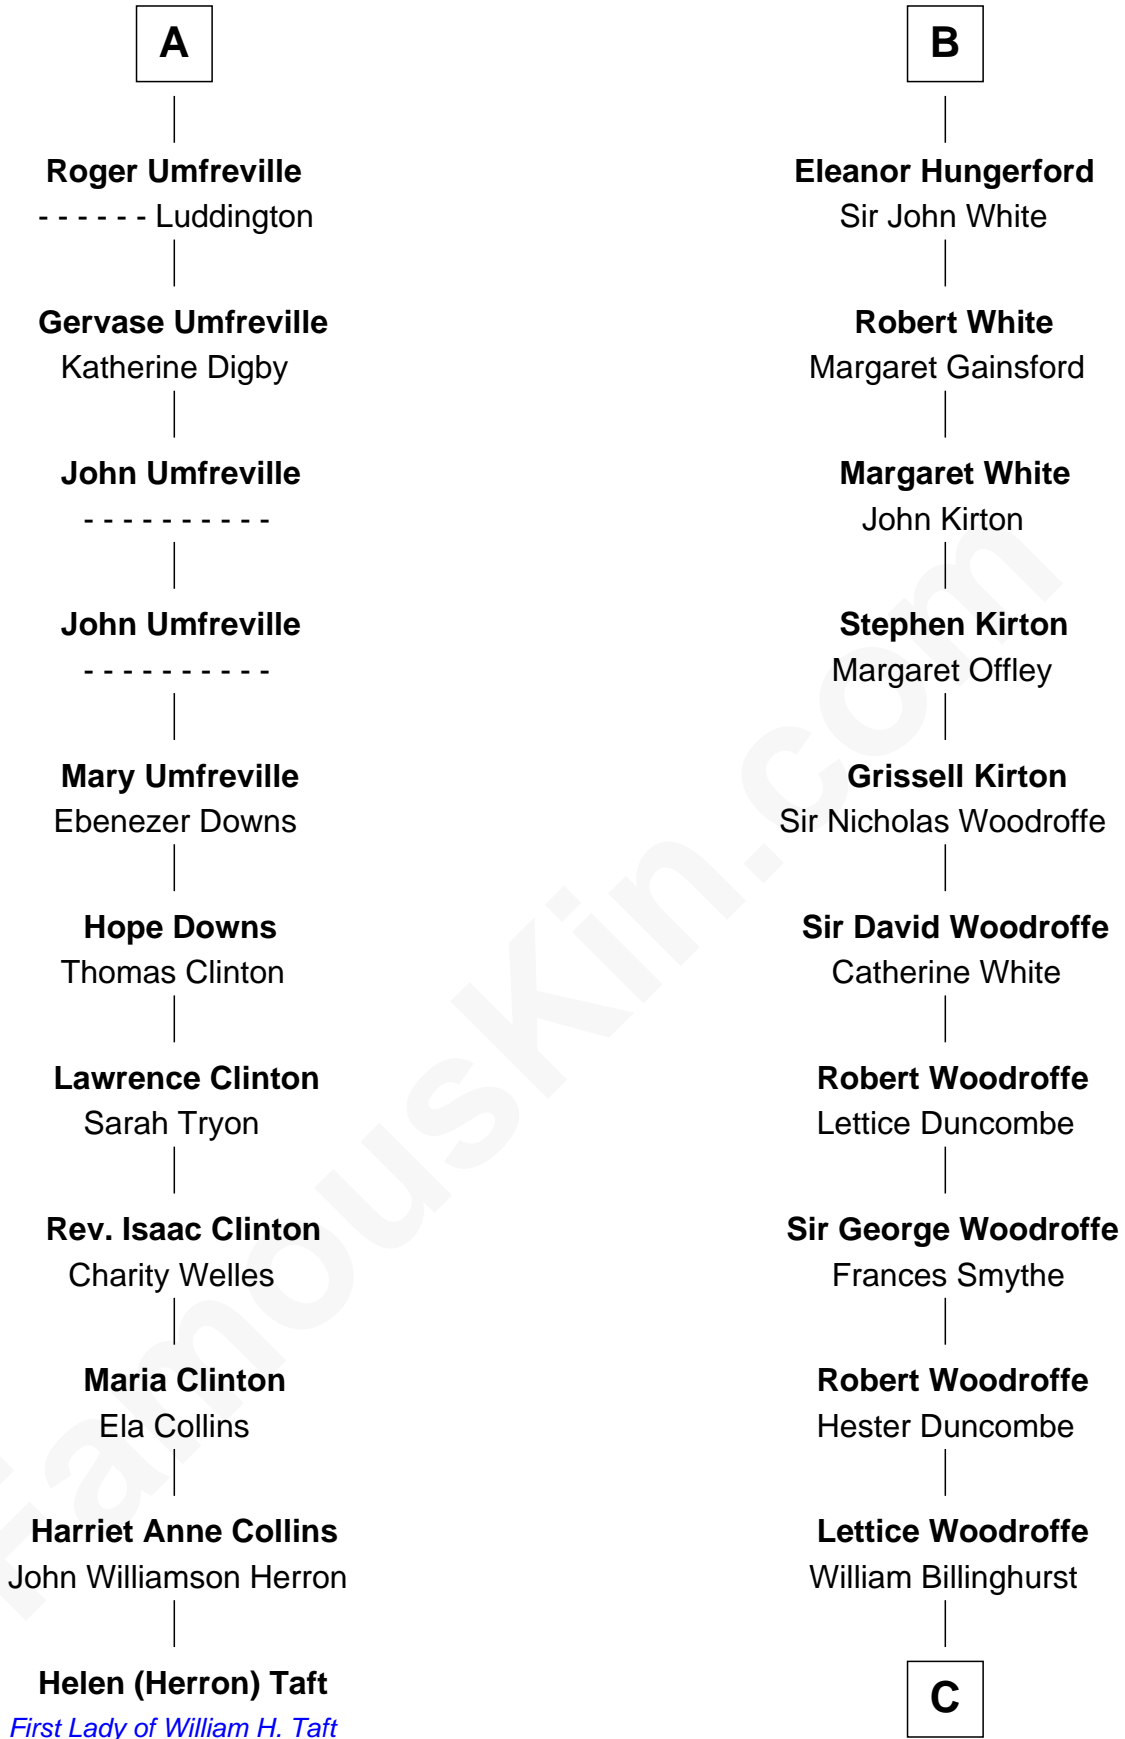

## Relationship Chart of

### Helen (Herron) Taft

*First Lady of President William H. Taft*

17th cousin 3 times removed of

### Guillermo Billinghurst

*31st President of Peru*

**Alexander Comyn**

Elisabeth de Quincy

C

Rev. William Billinghurst

Catharine Bellas

Robert Billinghurst

Maria Francisca Agrelo

Guillermo Eugenio Billinghurst

Belisaria Angulo

Guillermo Billinghurst

*31st President of Peru*

FamousKin.com