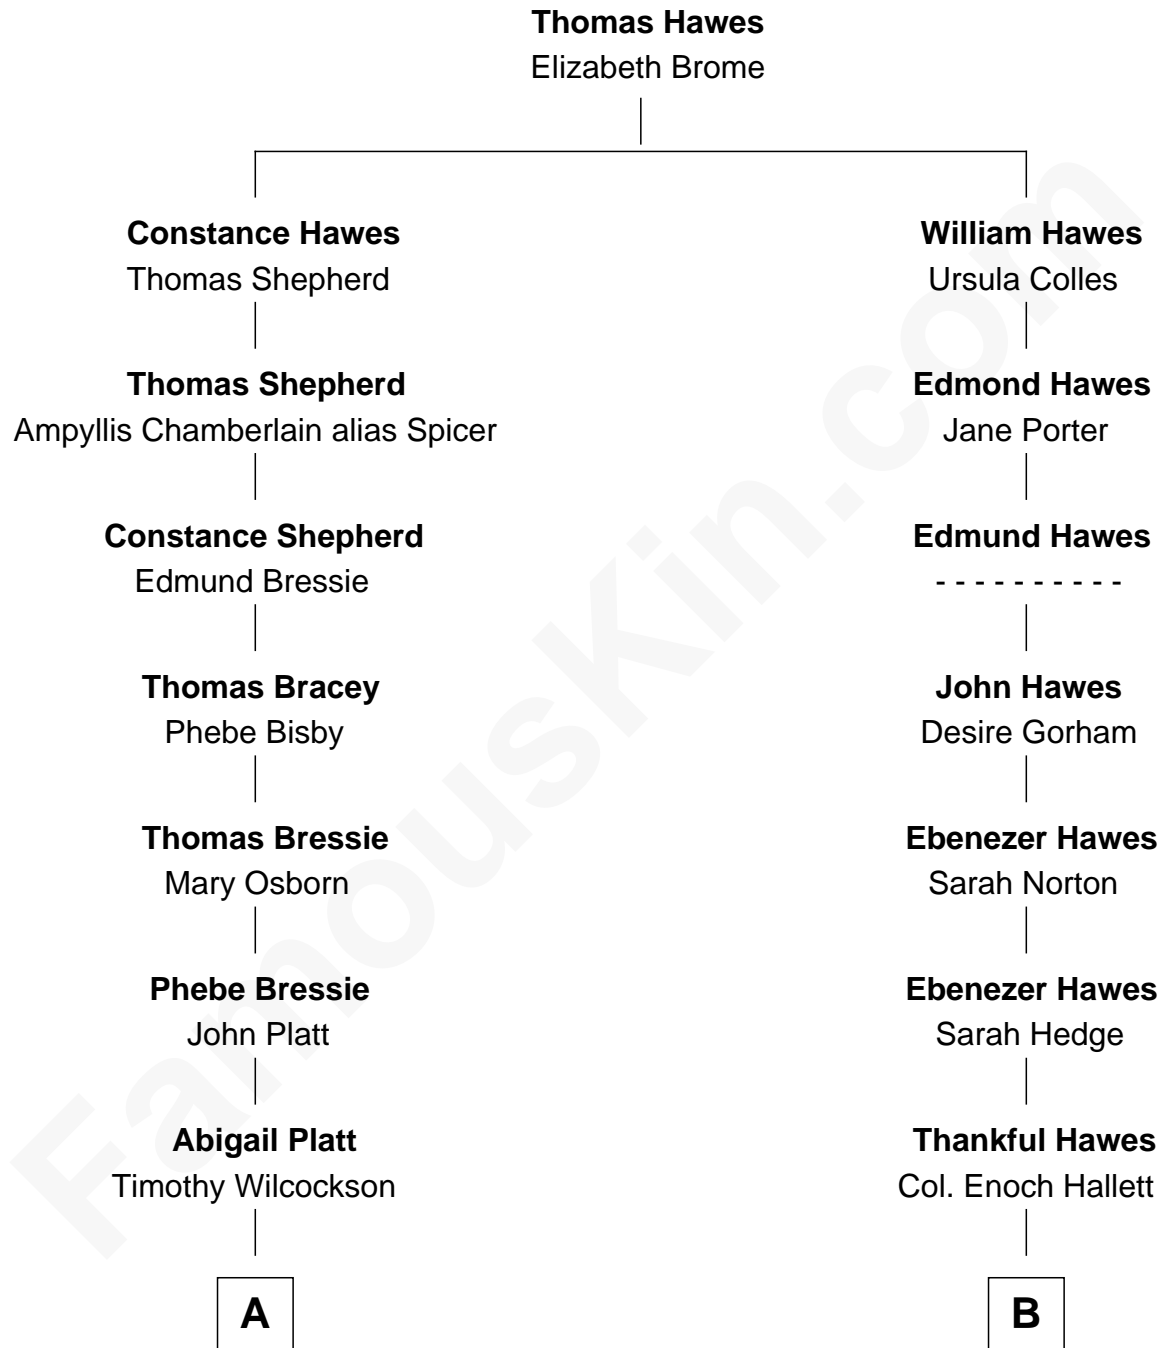

# FamousKin.com

## Relationship Chart of Helen (Herron) Taft

*First Lady of President William H. Taft*

10th cousin 1 time removed of

**Eugene Foss**

*45th Governor of Massachusetts*

**A**

**Joanna Wilcockson**

David Welles

**Charity Welles**

Rev. Isaac Clinton

**Maria Clinton**

Ela Collins

**Harriet Anne Collins**

John Williamson Herron

**Helen (Herron) Taft**

*First Lady of William H. Taft*

*45th Governor of Massachusetts*