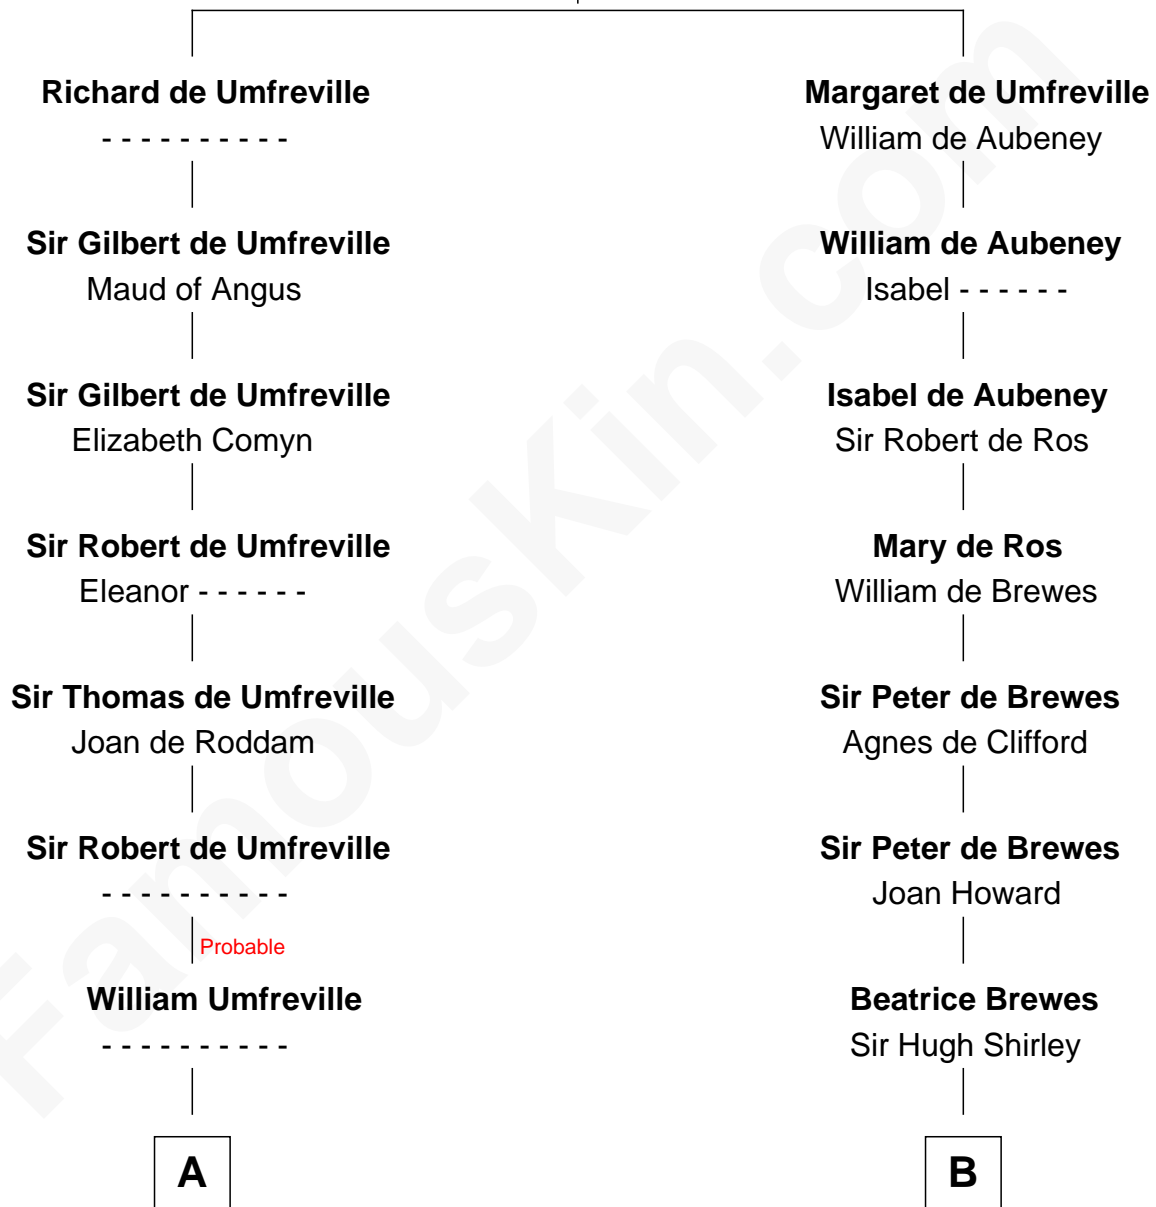

FamousKin.com

Relationship Chart of

Helen (Herron) Taft

First Lady of President William H. Taft

19th cousin 2 times removed of

Eugene Foss

45th Governor of Massachusetts

Sir Odinel de Umfreville

Alice de Lucy

C

Maria Clinton

Ela Collins

Harriet Anne Collins

John Williamson Herron

Helen (Herron) Taft

First Lady of William H. Taft