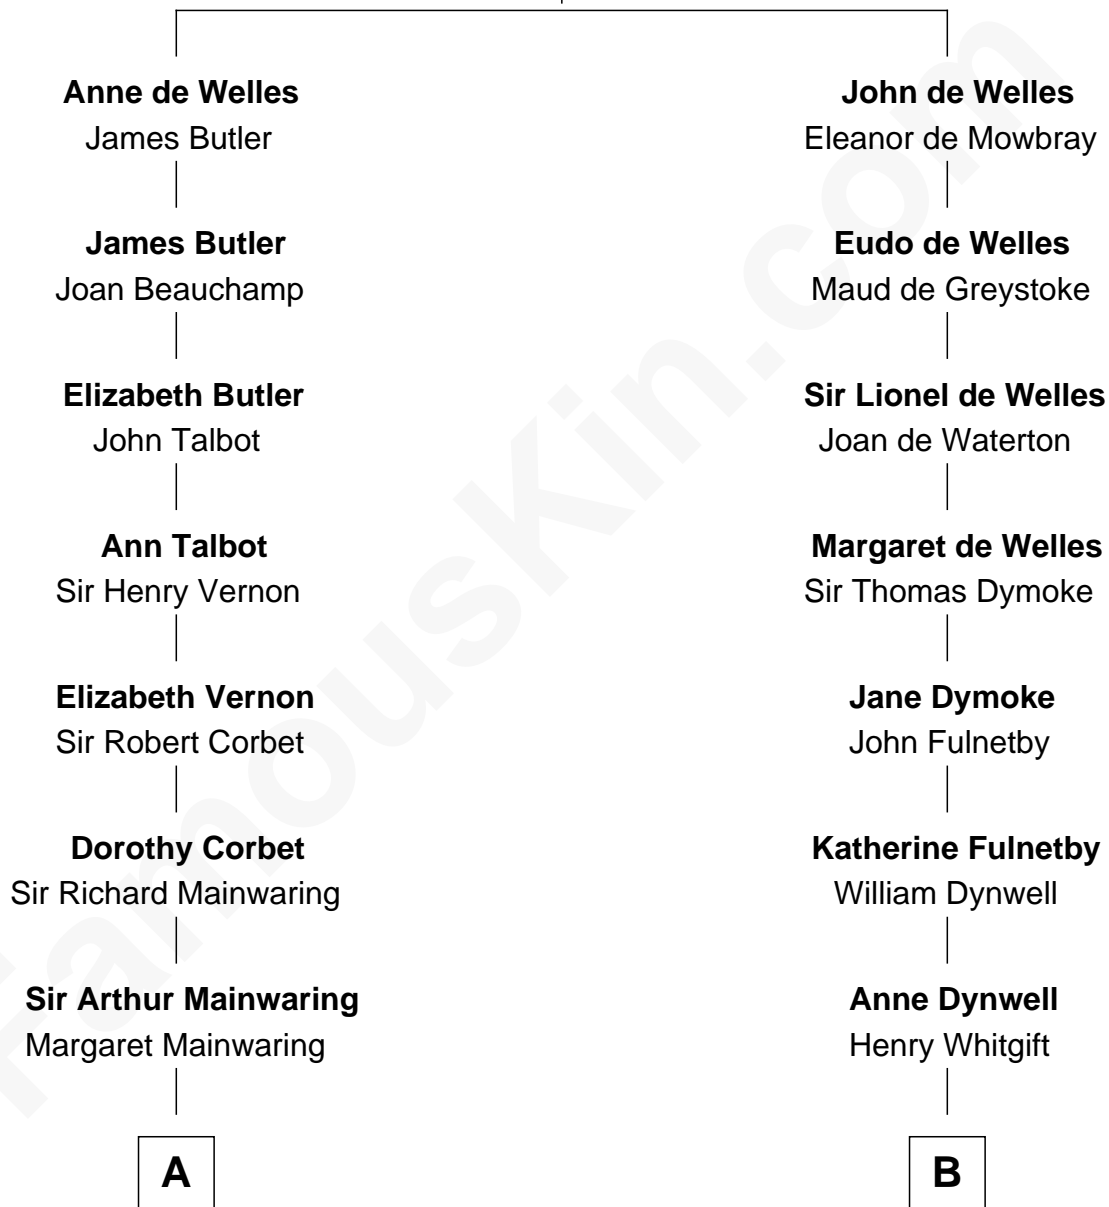

FamousKin.com

Relationship Chart of

Grover Cleveland

22nd and 24th U.S. President

16th cousin 3 times removed of

Owen Brewster

54th Governor of Maine

John de Welles

Maud de Roos

C

Owen W. Bridges

Lydia A. -----

Carrie S. Bridges

William Edmund Brewster

Owen Brewster

54th Governor of Maine