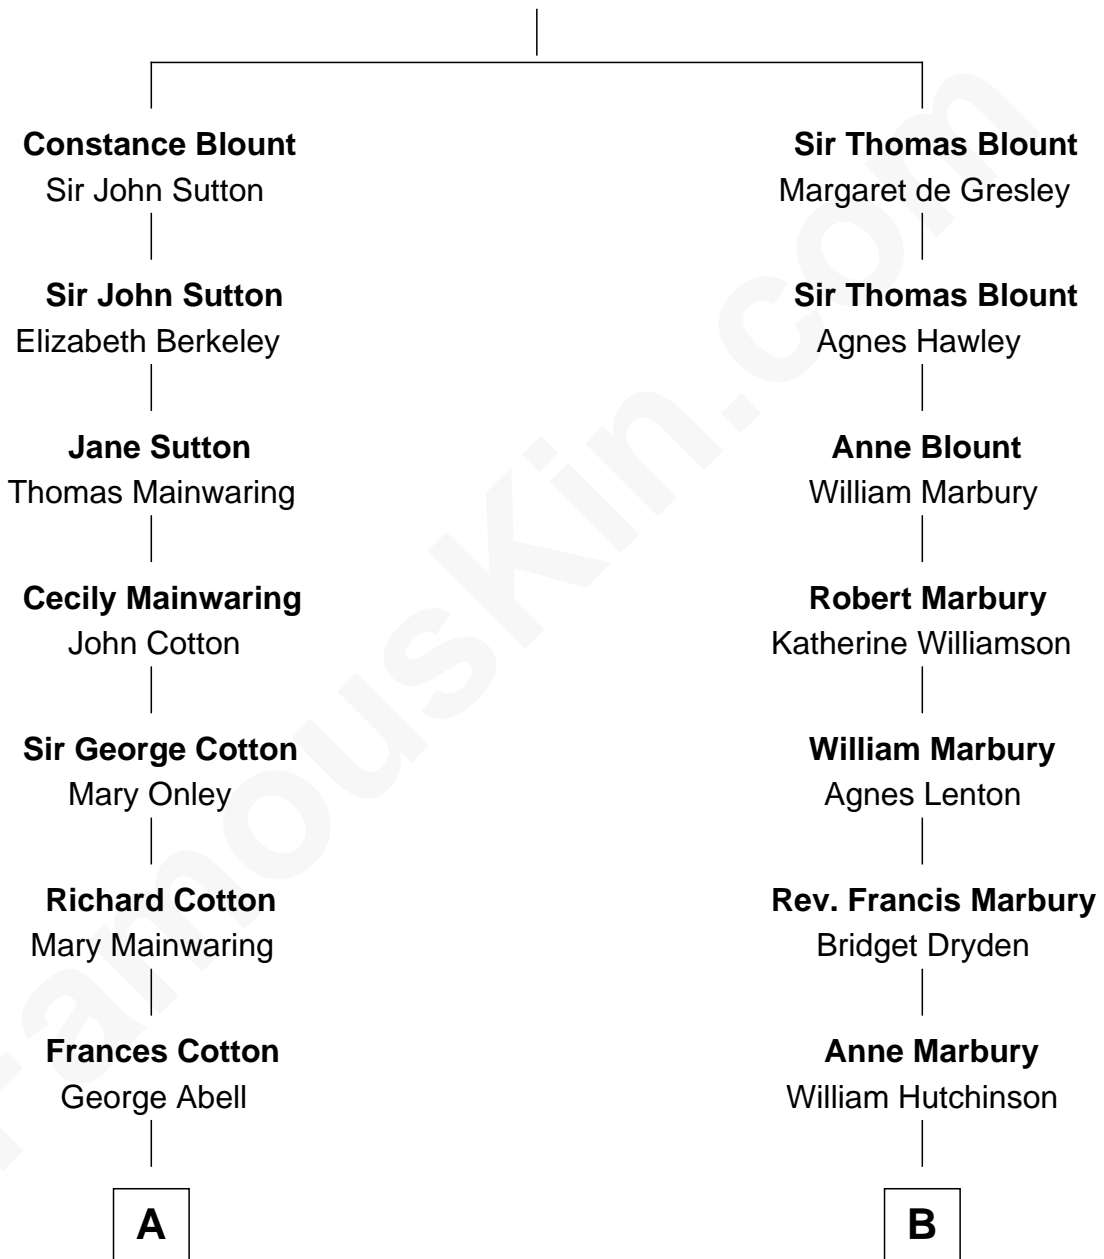

FamousKin.com

Relationship Chart of

Grover Cleveland

22nd and 24th U.S. President

14th cousin 4 times removed of

Story Musgrave

NASA Astronaut

Sir Walter Blount

Sancha de Ayala

C

—
Marguerite Swann

Percy Musgrave

—
Story Musgrave

NASA Astronaut

FamousKin.com