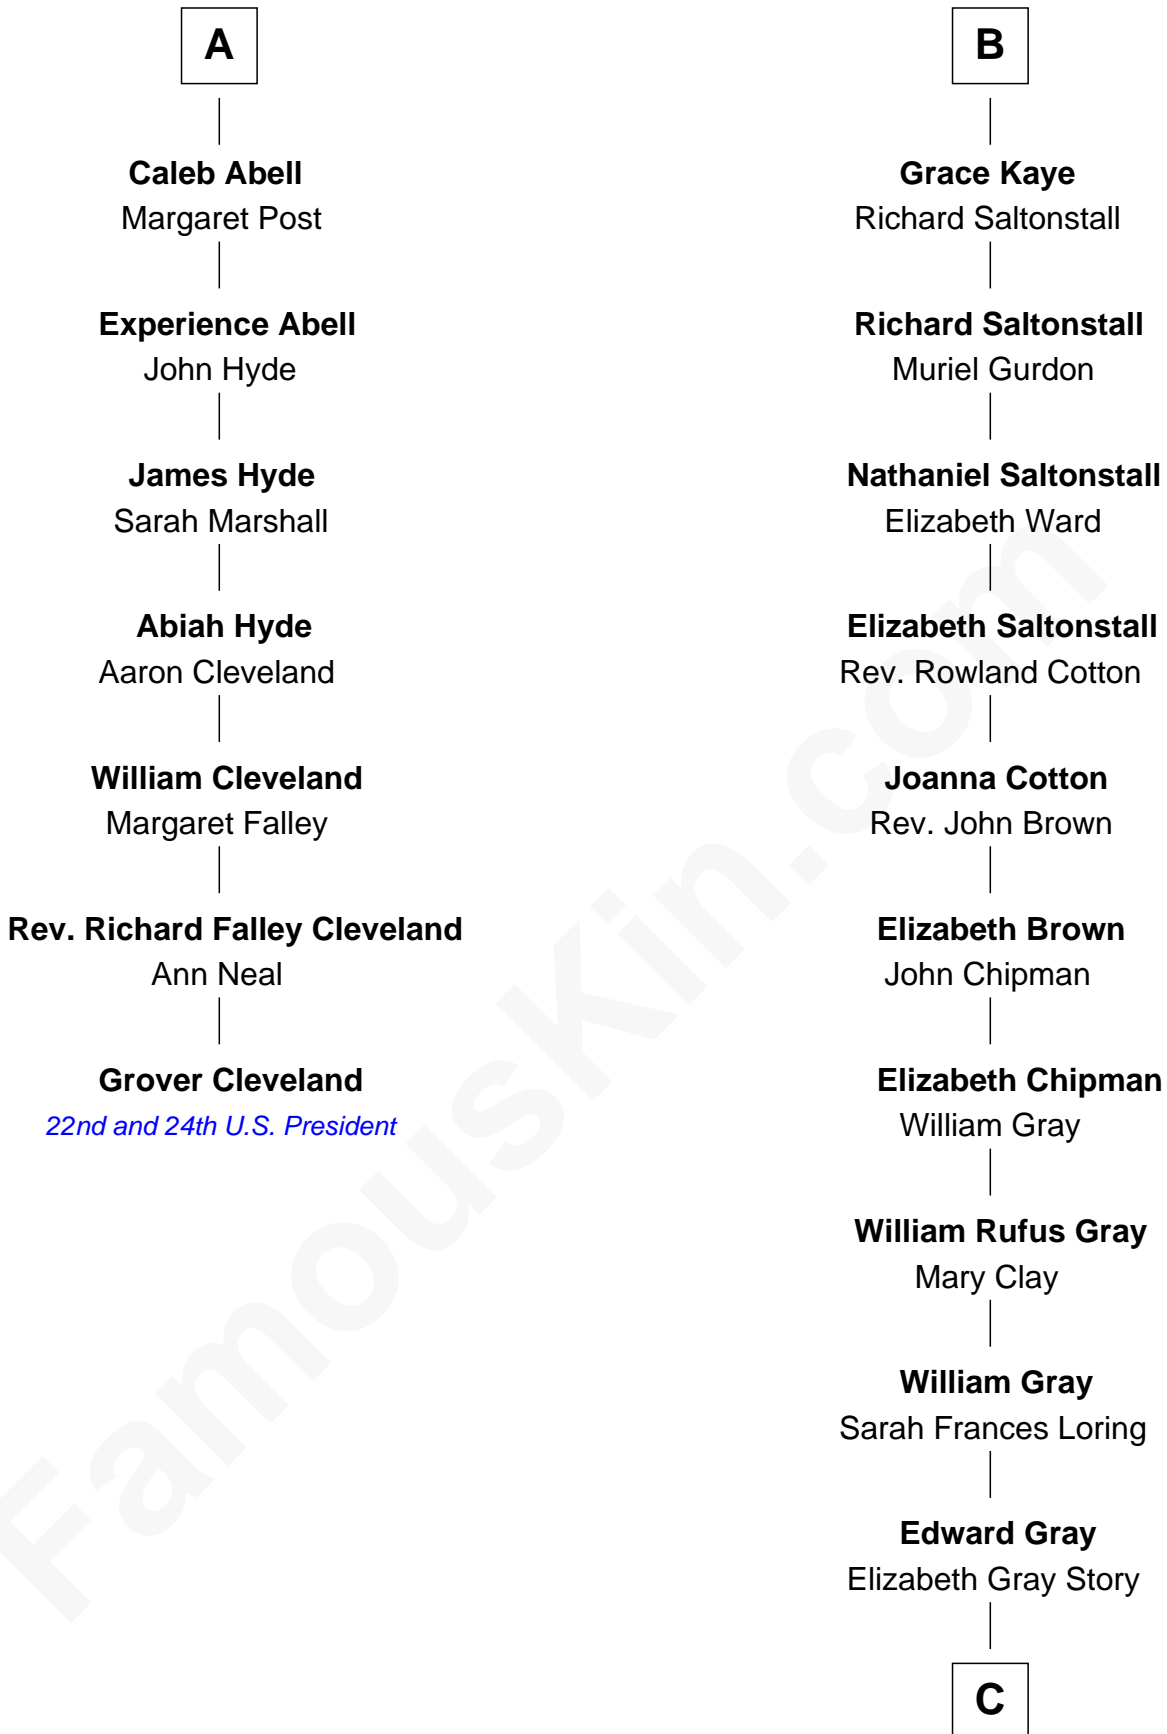

FamousKin.com

Relationship Chart of

Grover Cleveland

22nd and 24th U.S. President

13th cousin 6 times removed of

Story Musgrave

NASA Astronaut

C

Marguerite Gray
John Butler Swann

Marguerite Swann
Percy Musgrave

Story Musgrave
NASA Astronaut

FamousKin.com