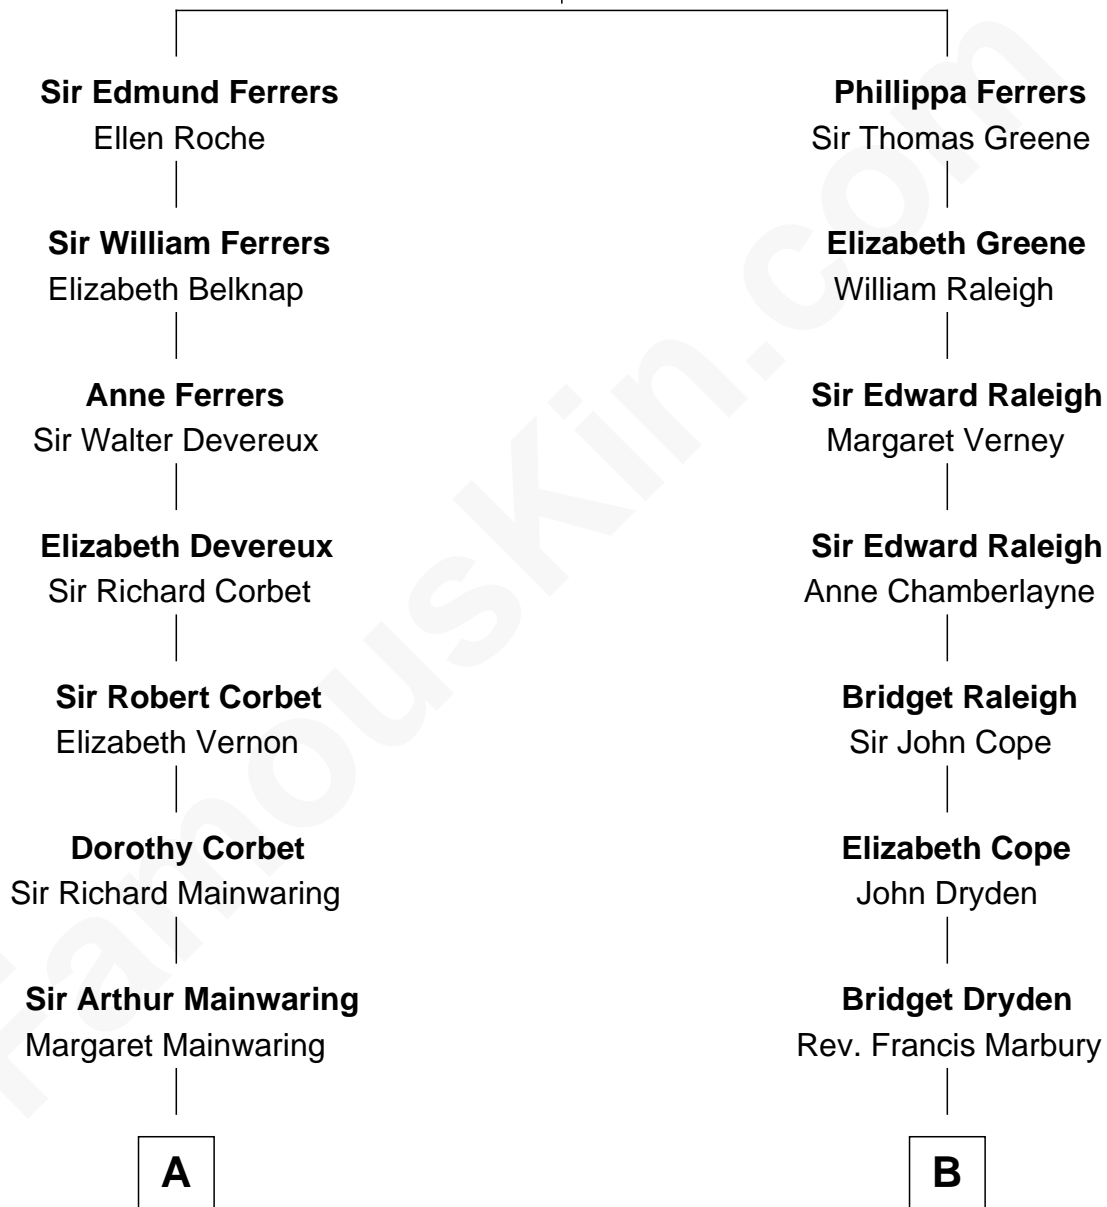

FamousKin.com

Relationship Chart of

Grover Cleveland

22nd and 24th U.S. President

16th cousin 3 times removed of

Story Musgrave

NASA Astronaut

Robert de Ferrers
Margaret Despencer

C

Marguerite Gray
John Butler Swann

Marguerite Swann
Percy Musgrave

Story Musgrave
NASA Astronaut

FamousKin.com