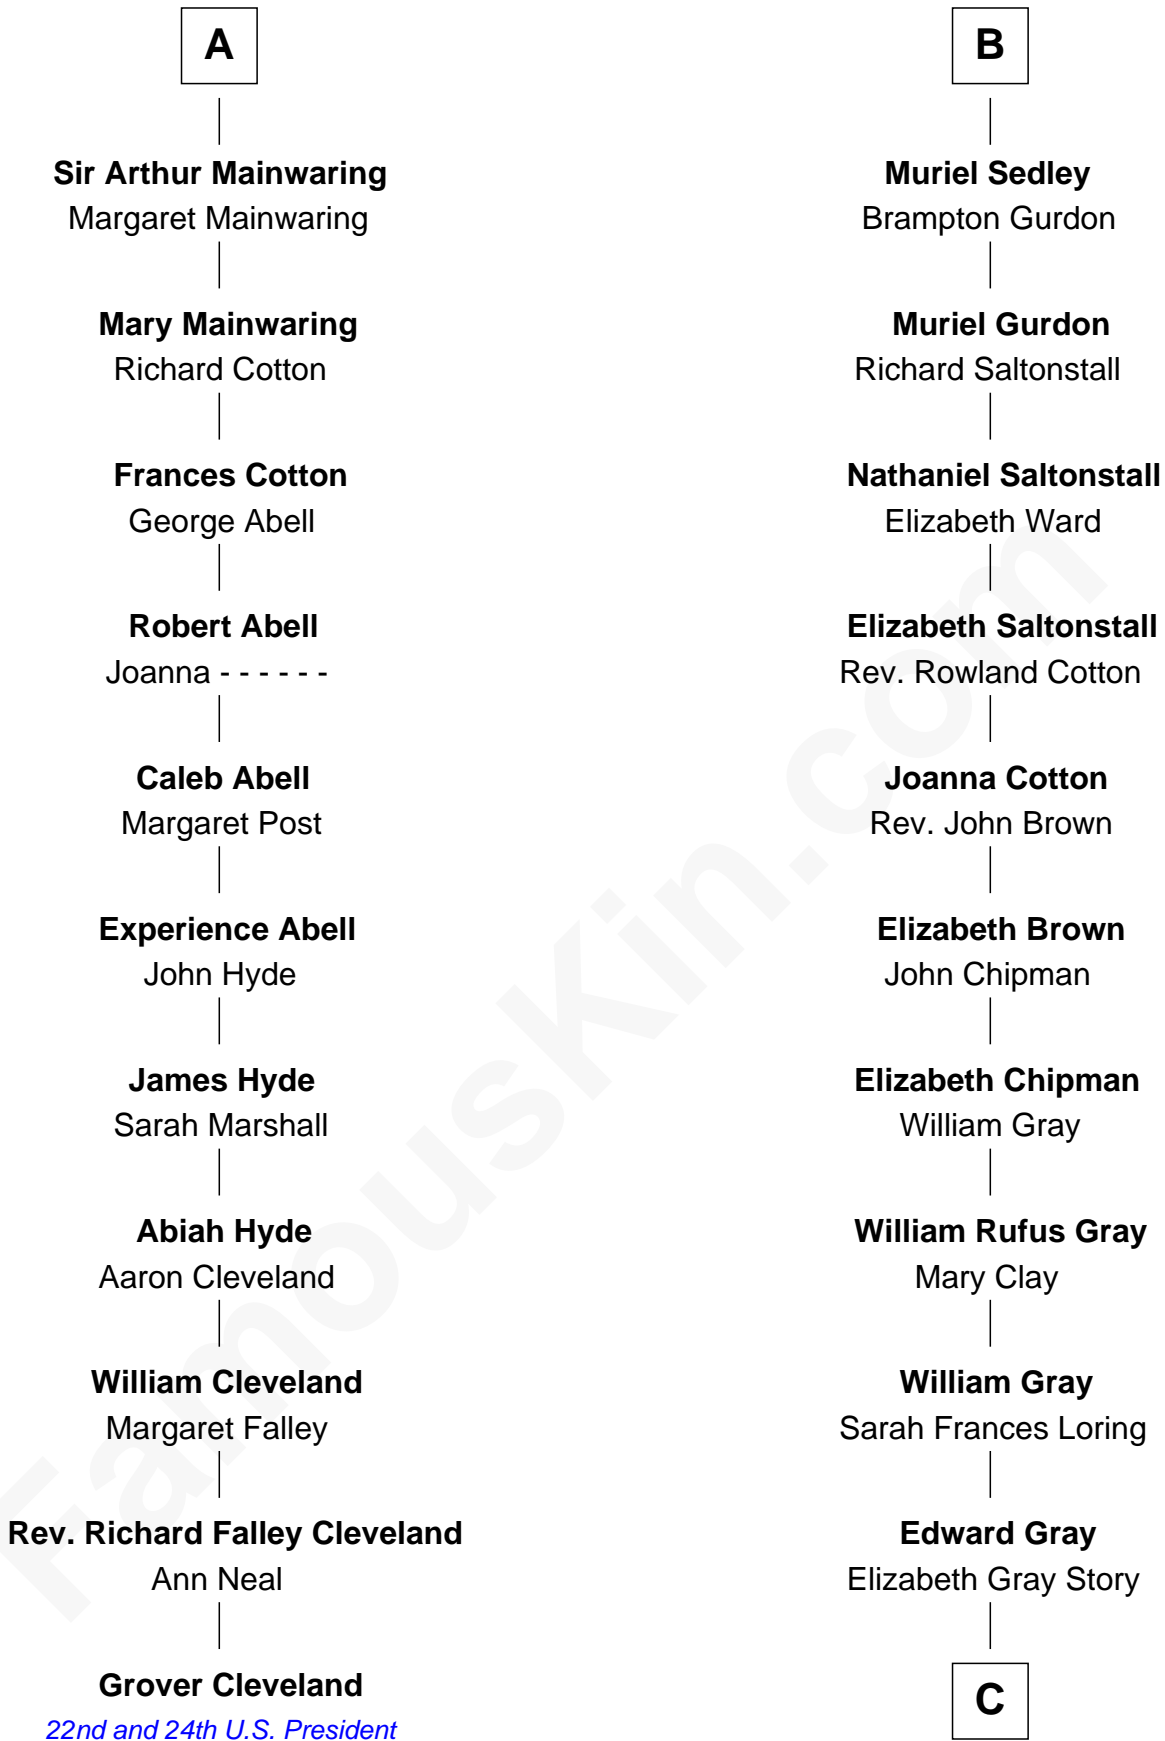

FamousKin.com

Relationship Chart of

Grover Cleveland

22nd and 24th U.S. President

17th cousin 2 times removed of

Story Musgrave

NASA Astronaut

John de Mowbray
Elizabeth de Segrave

C

Marguerite Gray
John Butler Swann

Marguerite Swann
Percy Musgrave

Story Musgrave
NASA Astronaut

FamousKin.com