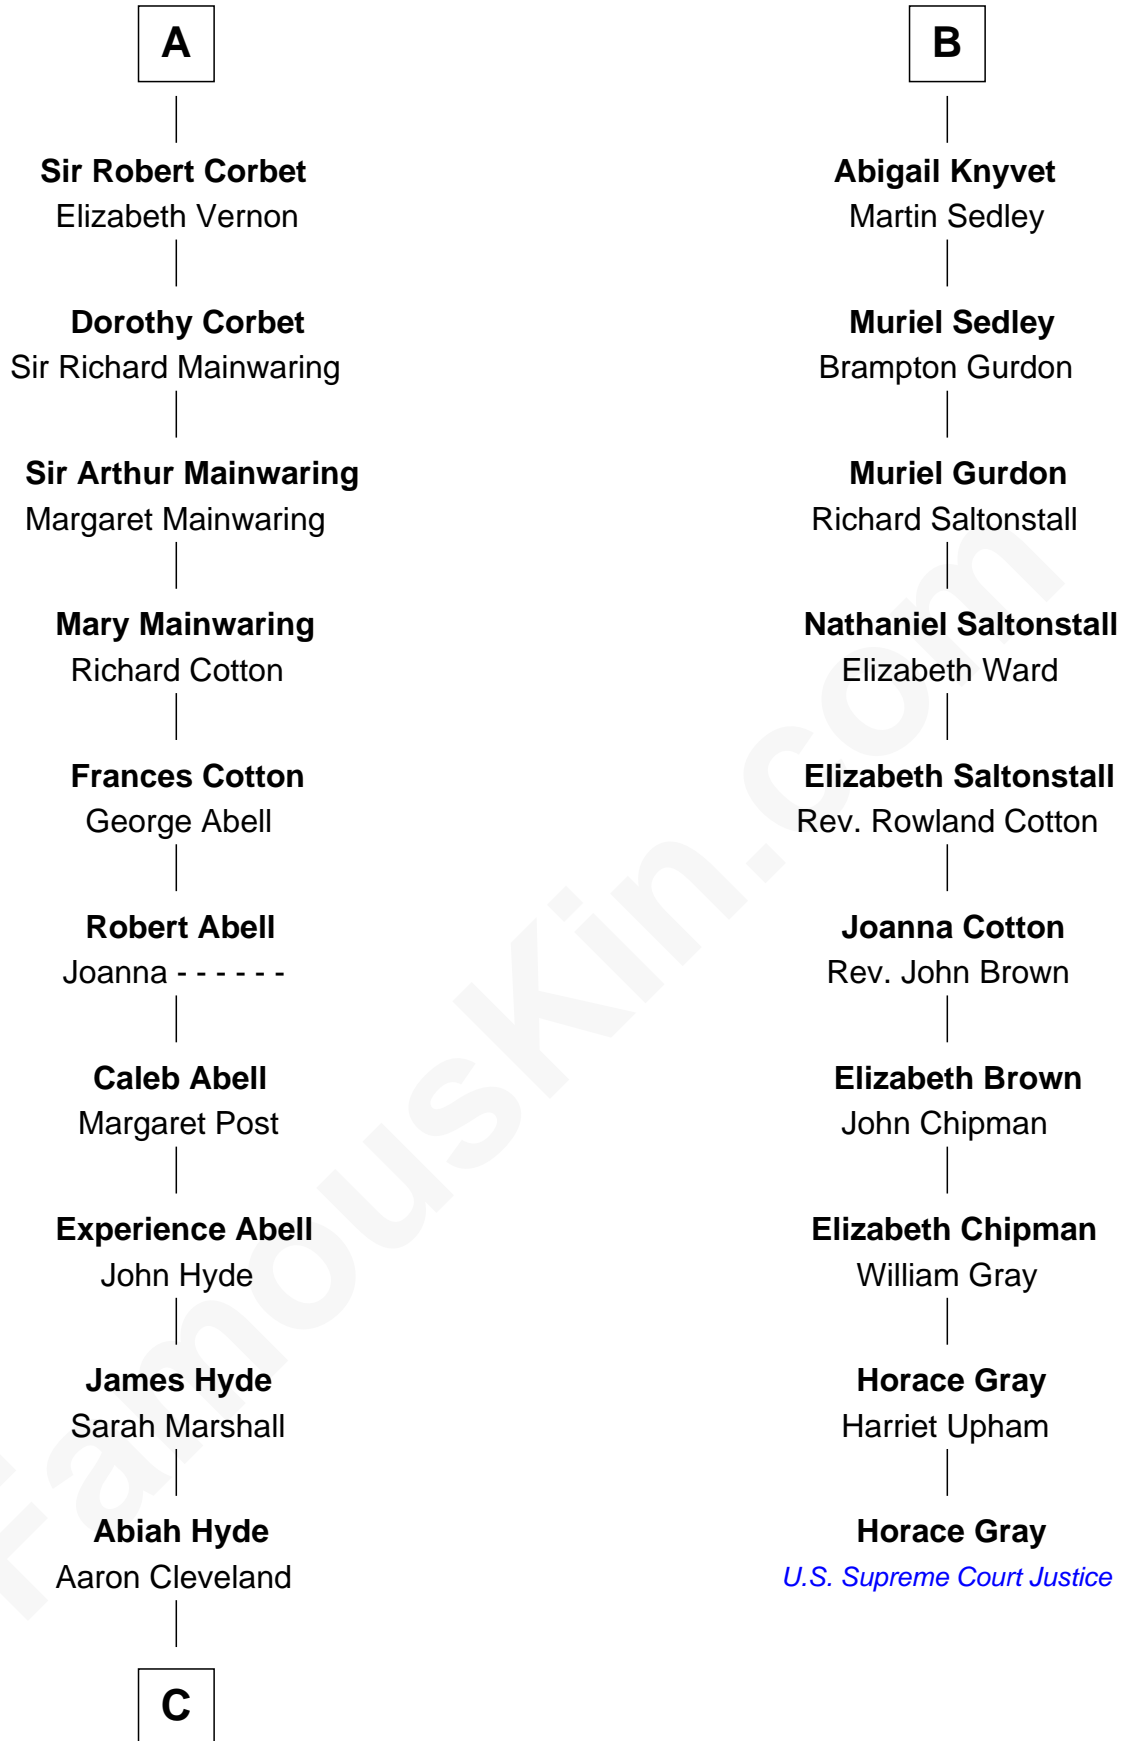

## Relationship Chart of

### Grover Cleveland

22nd and 24th U.S. President

16th cousin 3 times removed of

**Horace Gray**

U.S. Supreme Court Justice

FamousKin.com