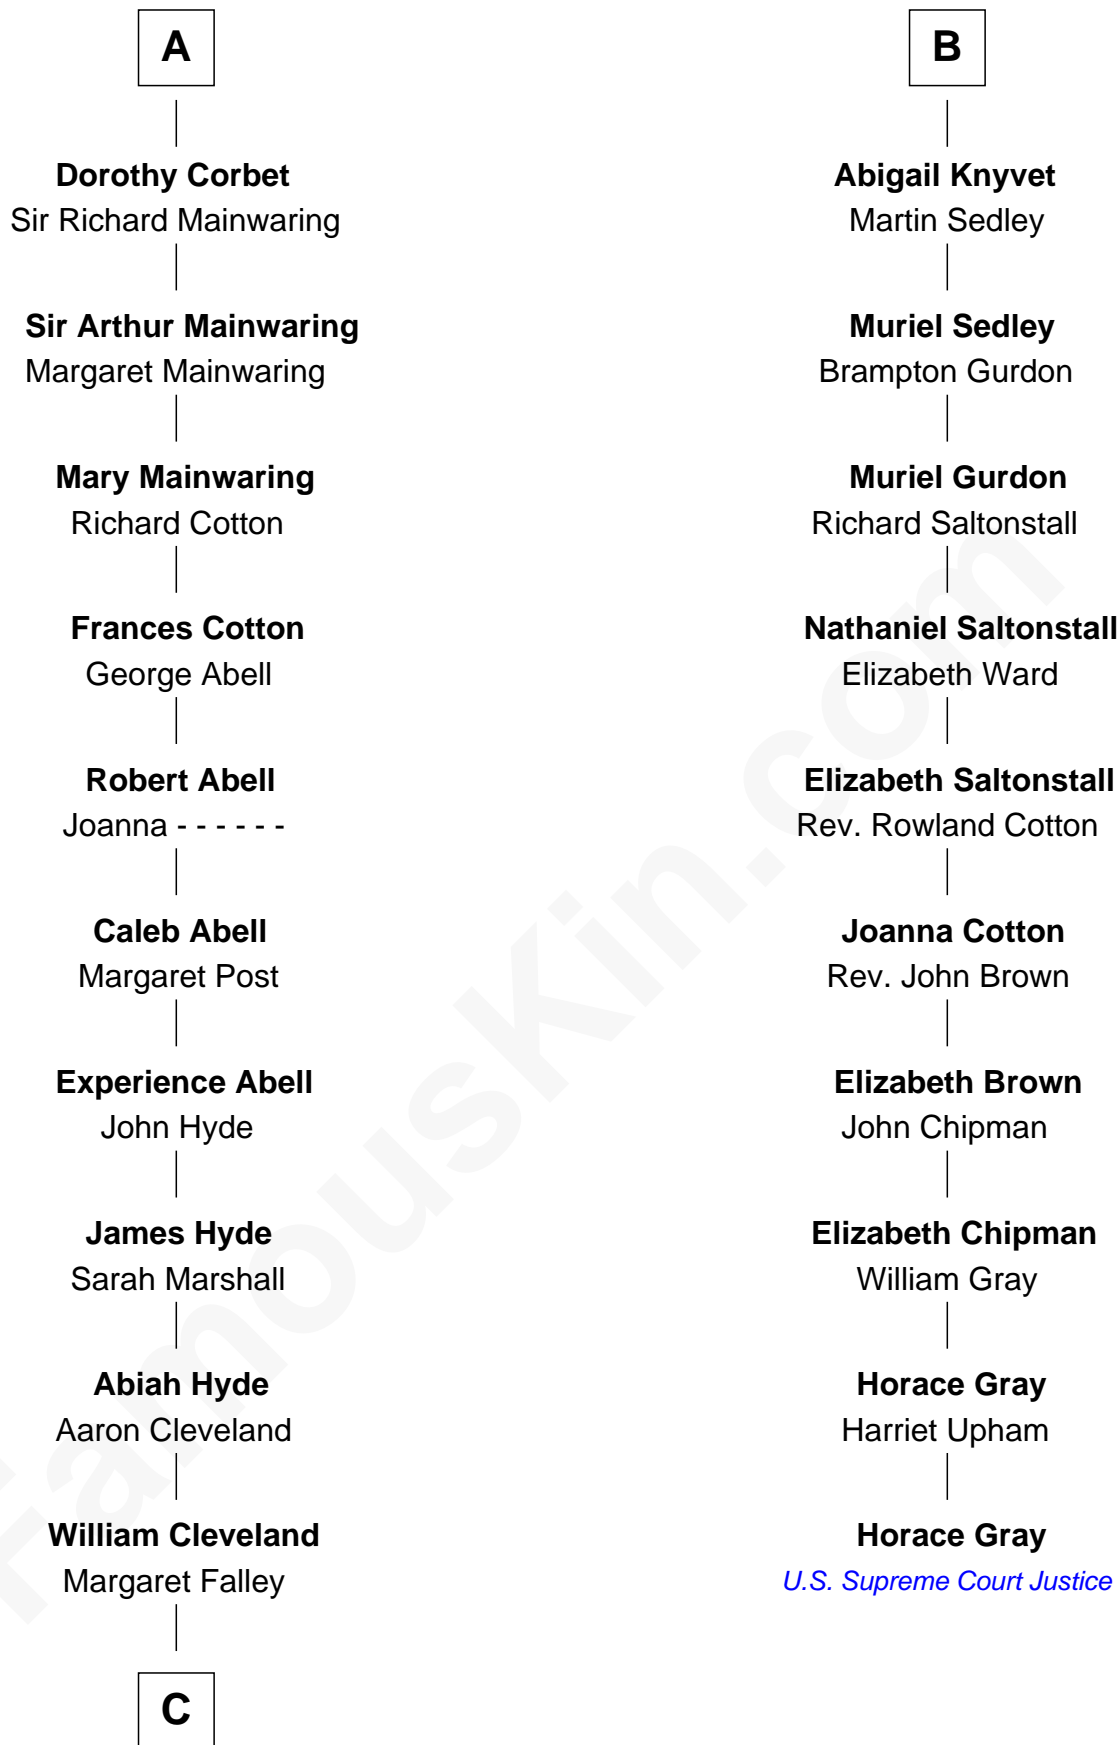

FamousKin.com
Relationship Chart of
Grover Cleveland

22nd and 24th U.S. President

16th cousin 2 times removed of

Horace Gray

U.S. Supreme Court Justice

C

Rev. Richard Falley Cleveland

Ann Neal

Grover Cleveland

22nd and 24th U.S. President

FamousKin.com