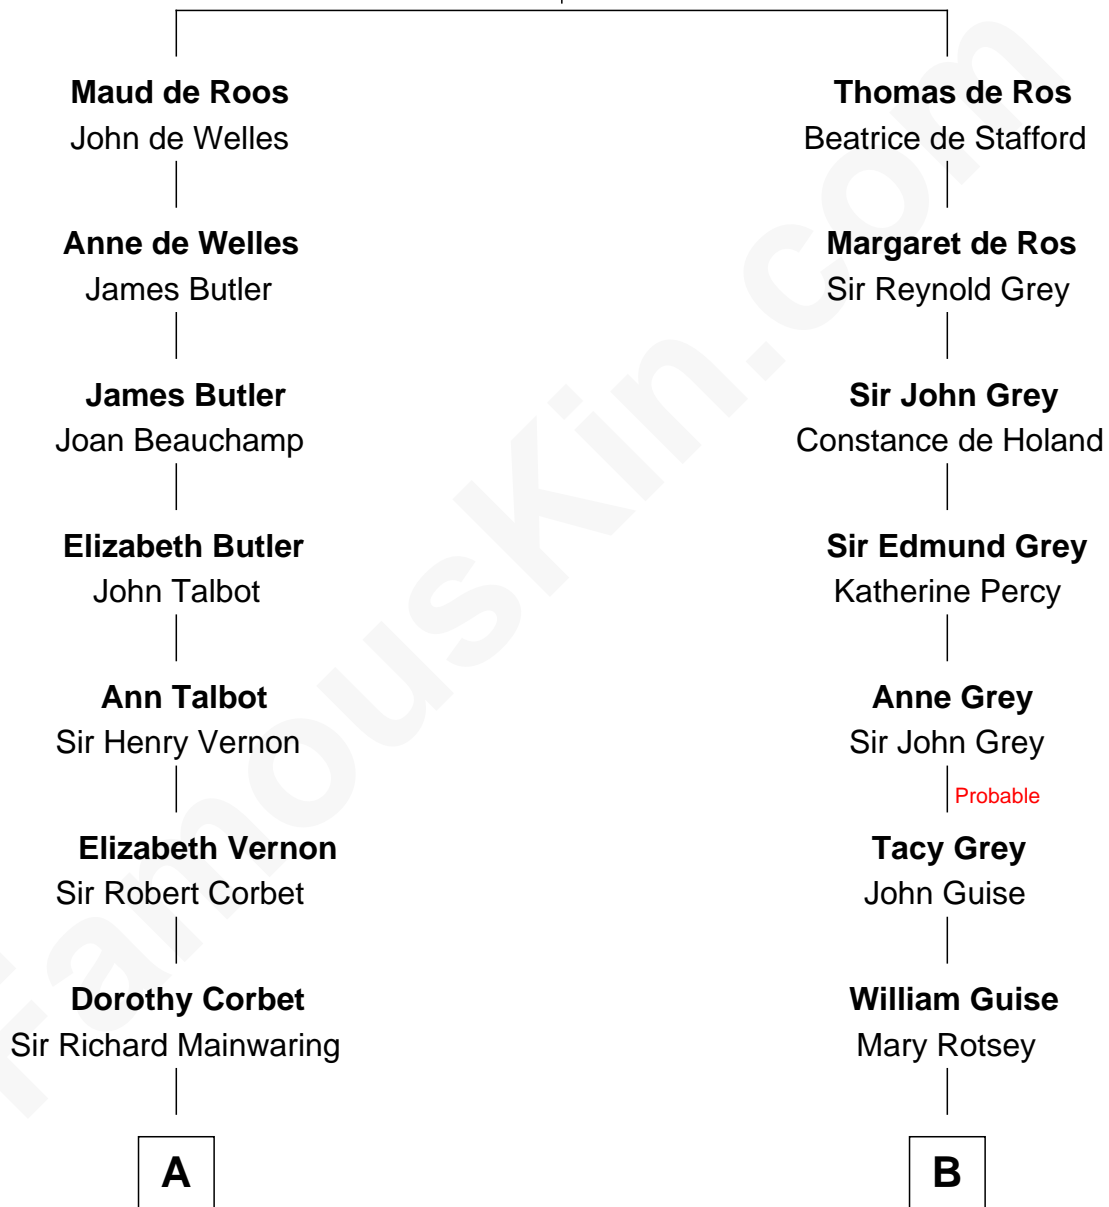

FamousKin.com

Relationship Chart of

Grover Cleveland

22nd and 24th U.S. President

17th cousin 3 times removed of

Linda Hunt

TV and Movie Actress

Sir William de Ros
Margery de Badlesmere