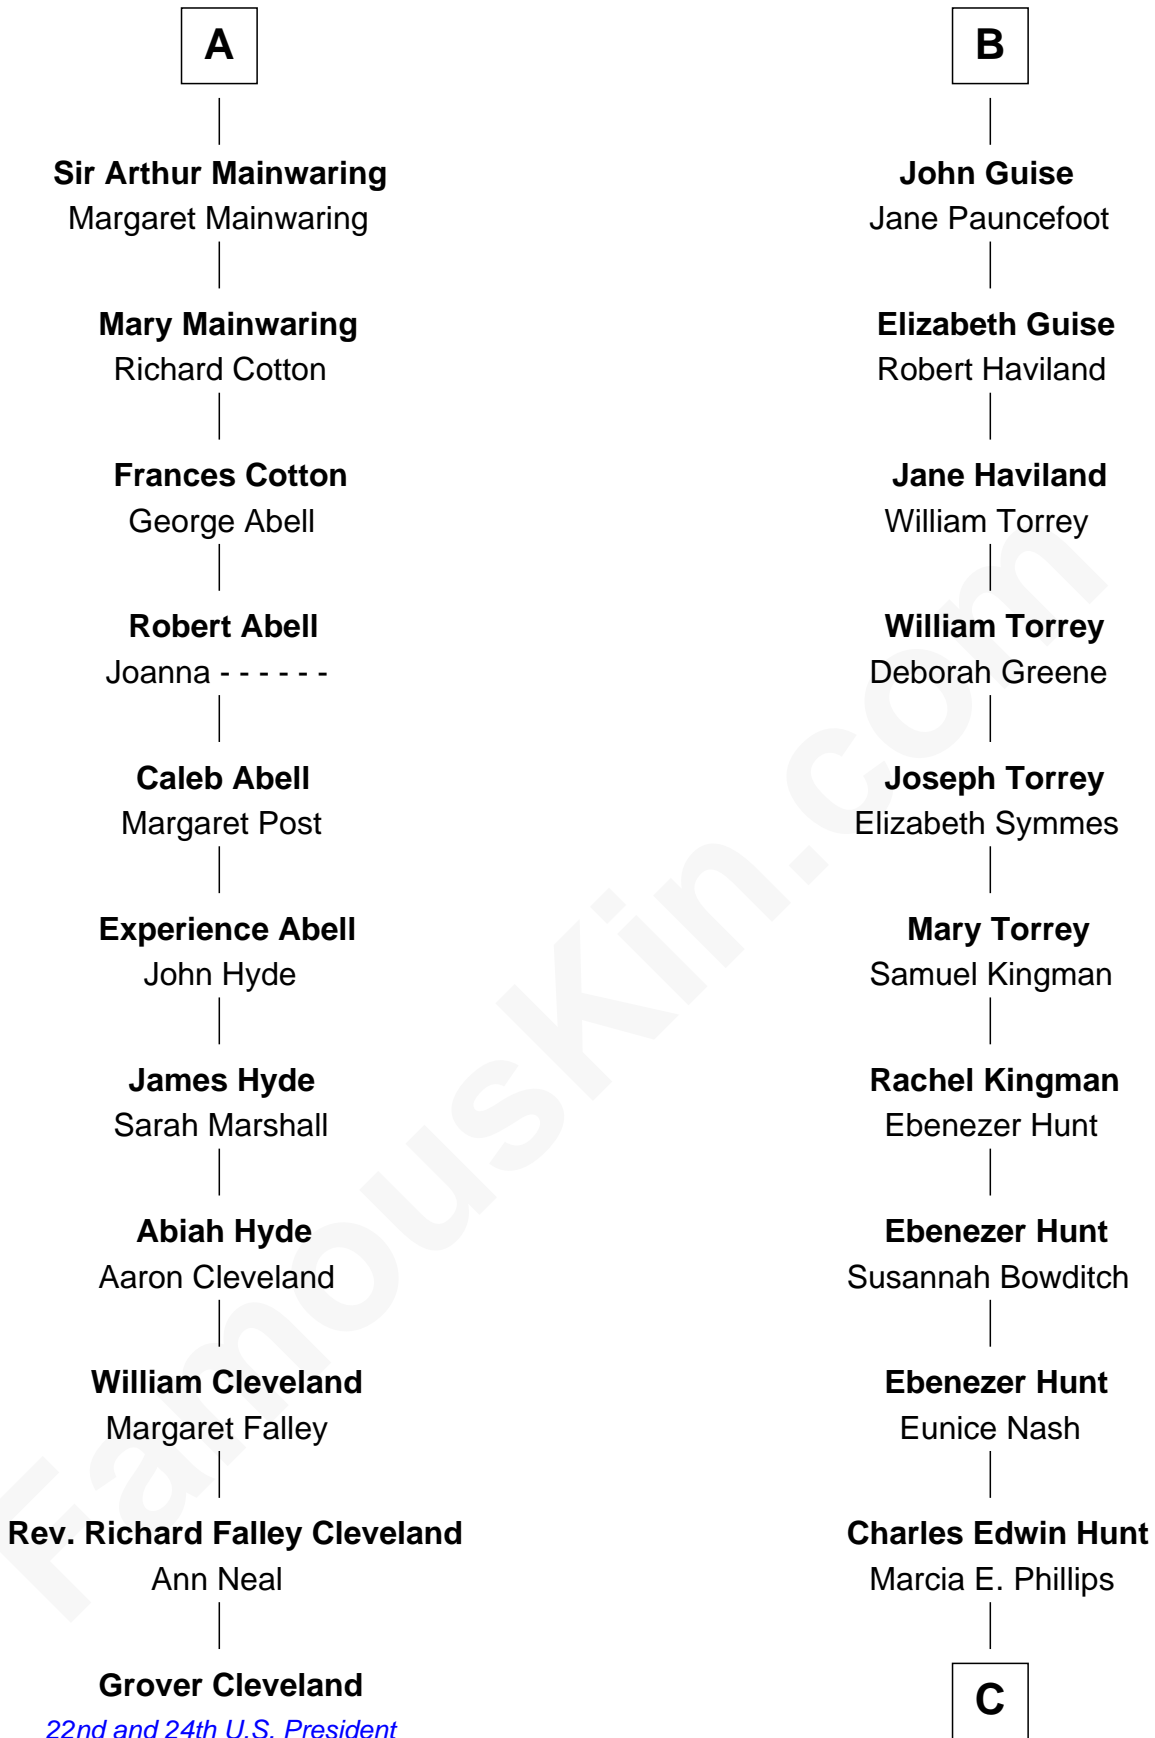

FamousKin.com

Relationship Chart of

Grover Cleveland

22nd and 24th U.S. President

17th cousin 3 times removed of

Linda Hunt

TV and Movie Actress

Sir William de Ros
Margery de Badlesmere