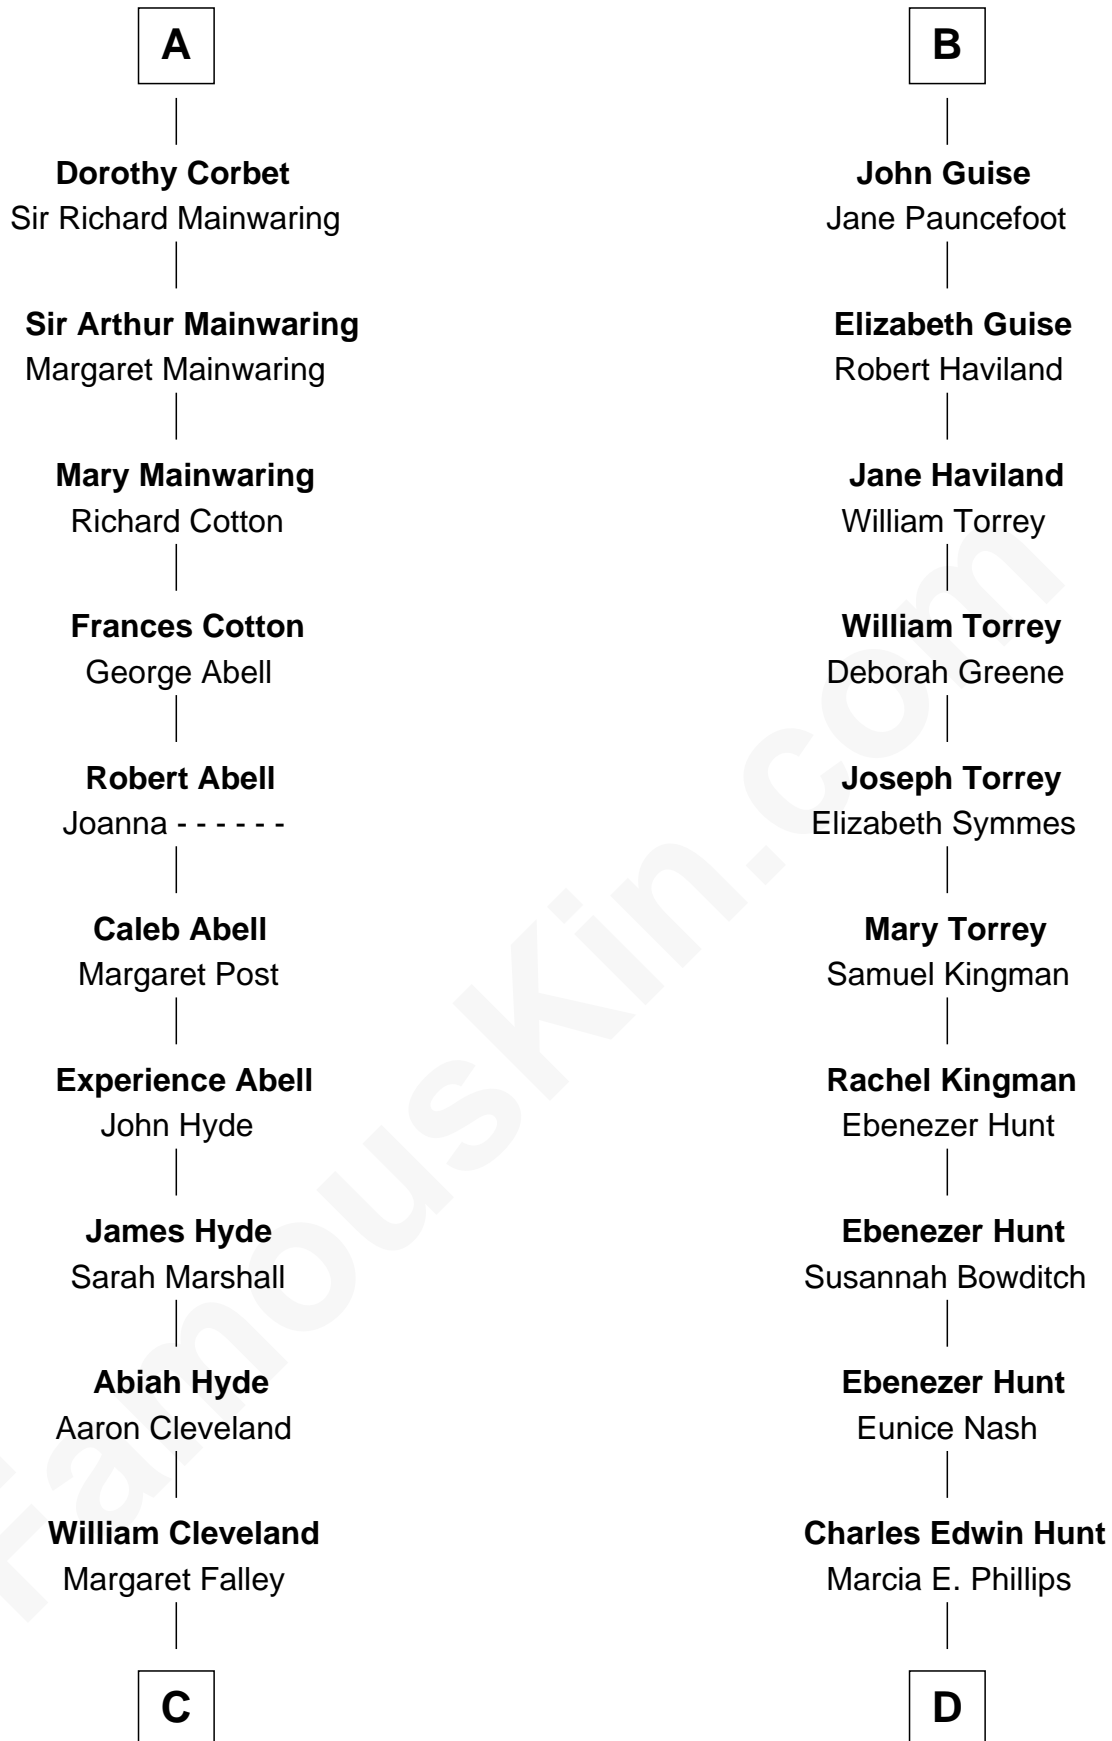

FamousKin.com

Relationship Chart of

Grover Cleveland

22nd and 24th U.S. President

18th cousin 2 times removed of

Linda Hunt

TV and Movie Actress

Linda Hunt photo by [RedCarpetReport](#) [\(CC BY-SA 2.0\)](#)