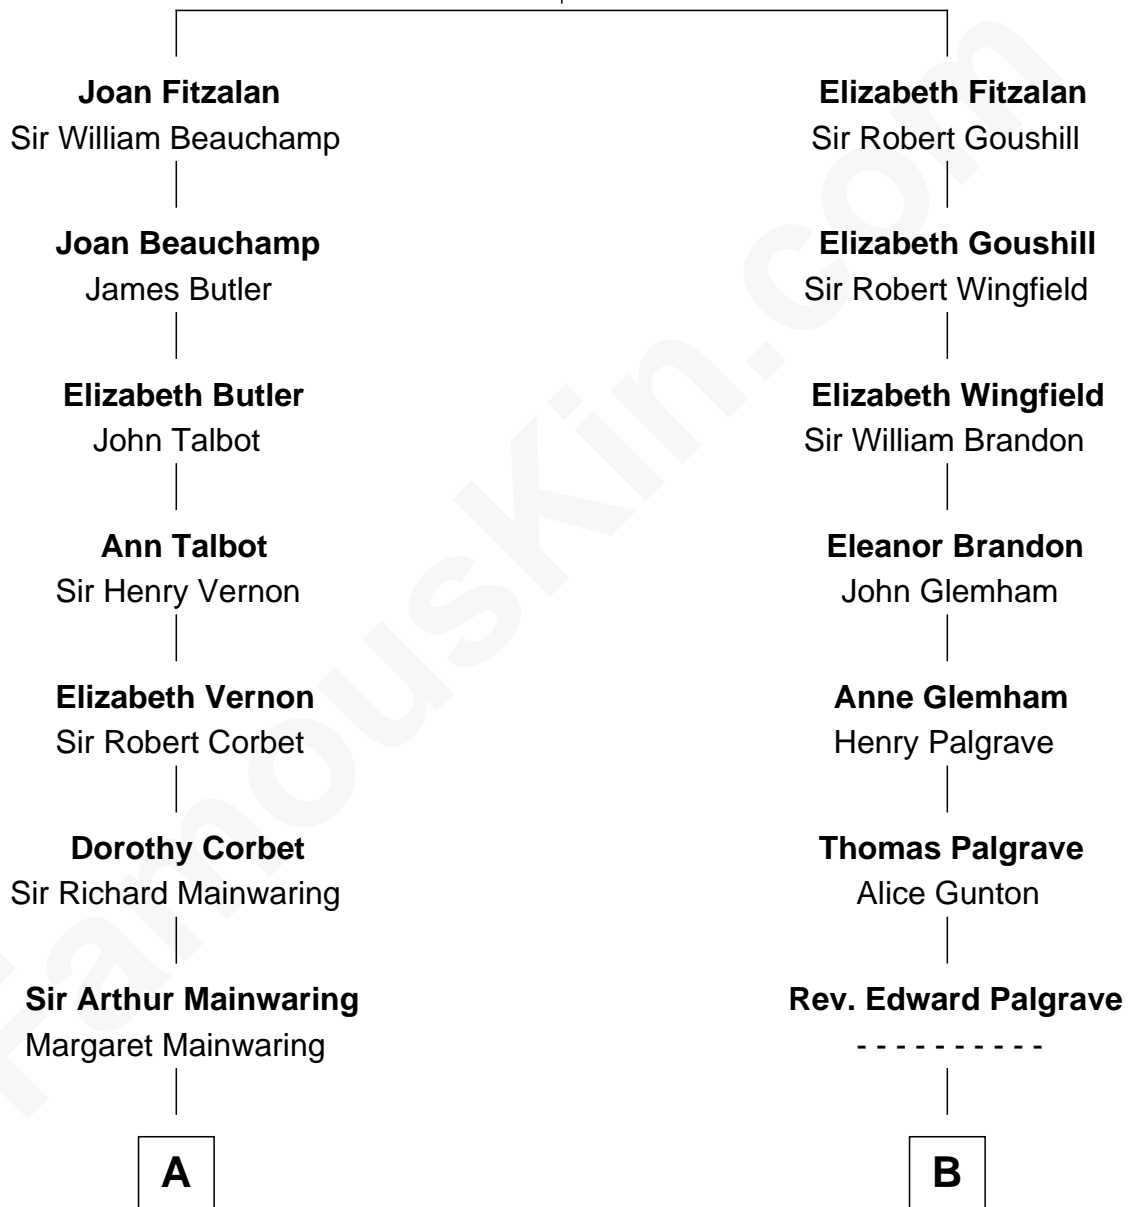

## Relationship Chart of

### Grover Cleveland

22nd and 24th U.S. President

16th cousin 2 times removed of

**Linda Hunt**

TV and Movie Actress

**Sir Richard Fitzalan**

Elizabeth de Bohun

C