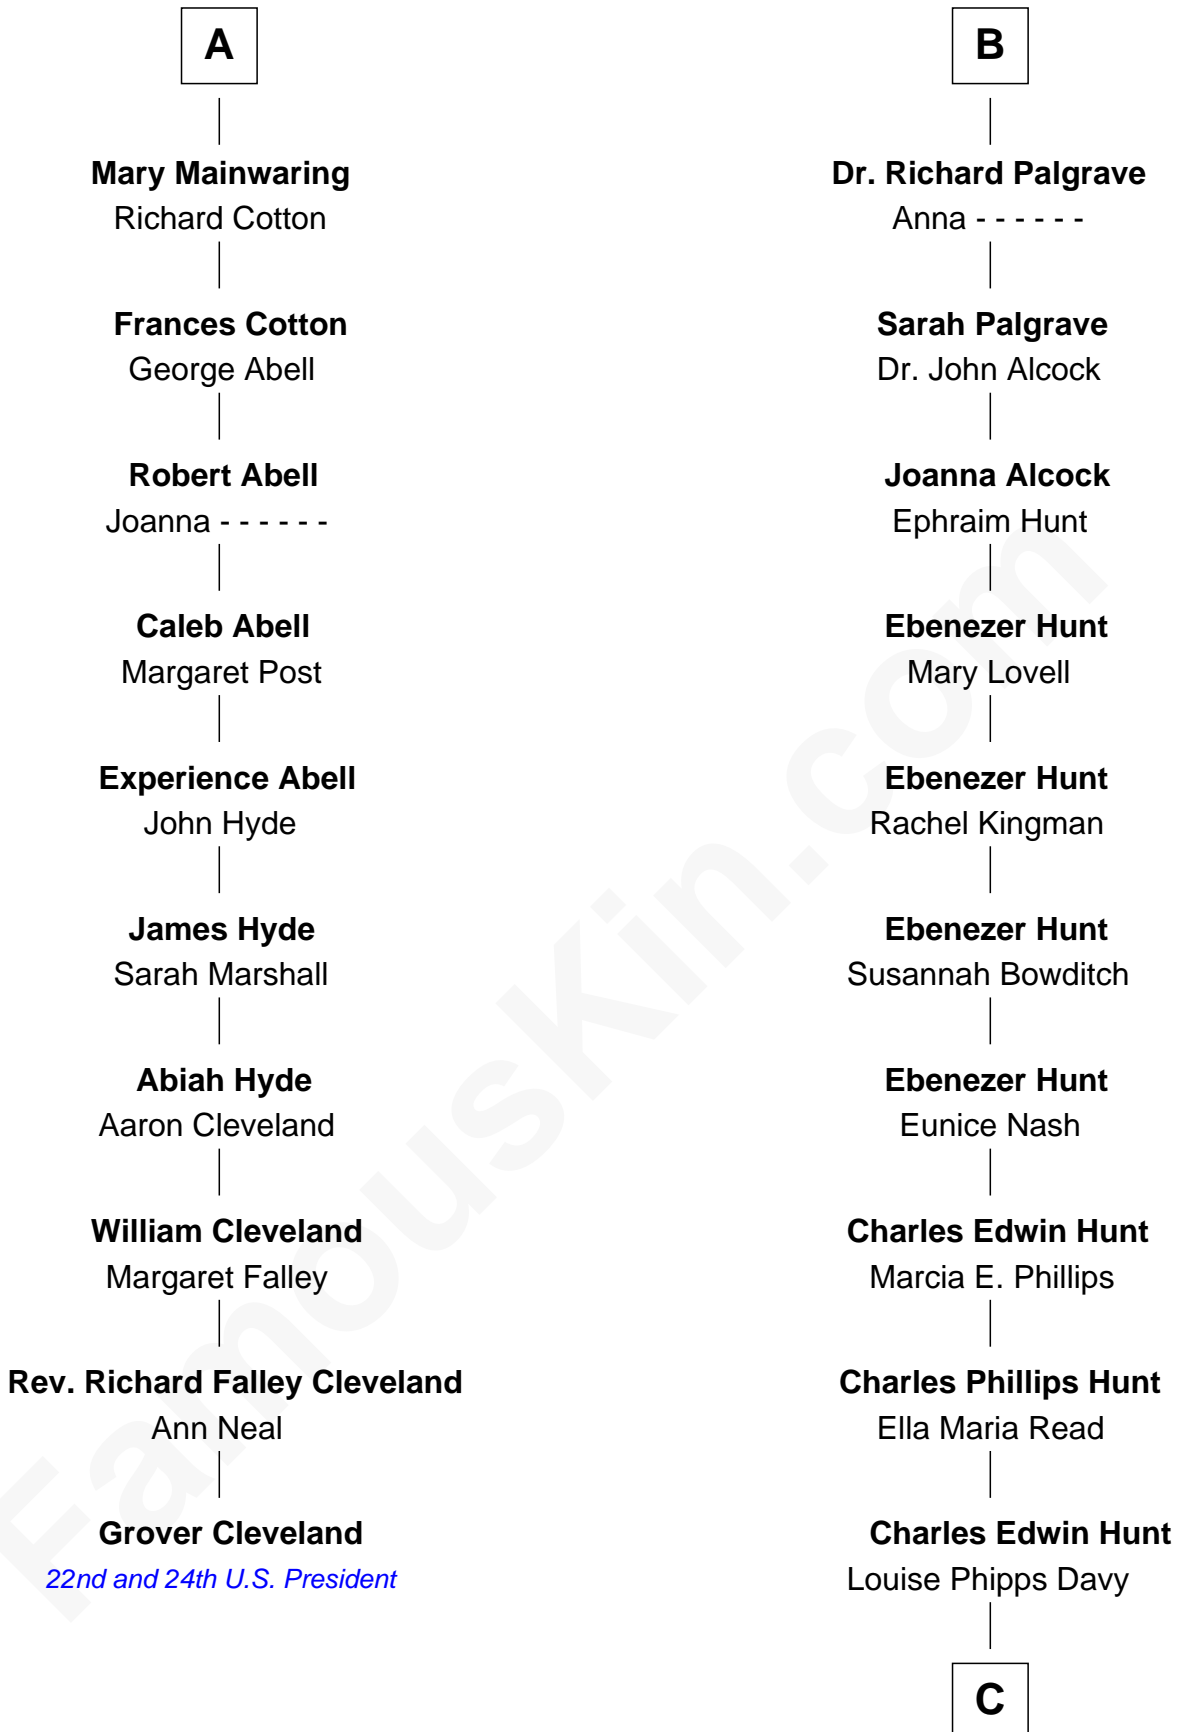

## Relationship Chart of

### Grover Cleveland

22nd and 24th U.S. President

16th cousin 2 times removed of

**Linda Hunt**

TV and Movie Actress

**Sir Richard Fitzalan**

Elizabeth de Bohun

C