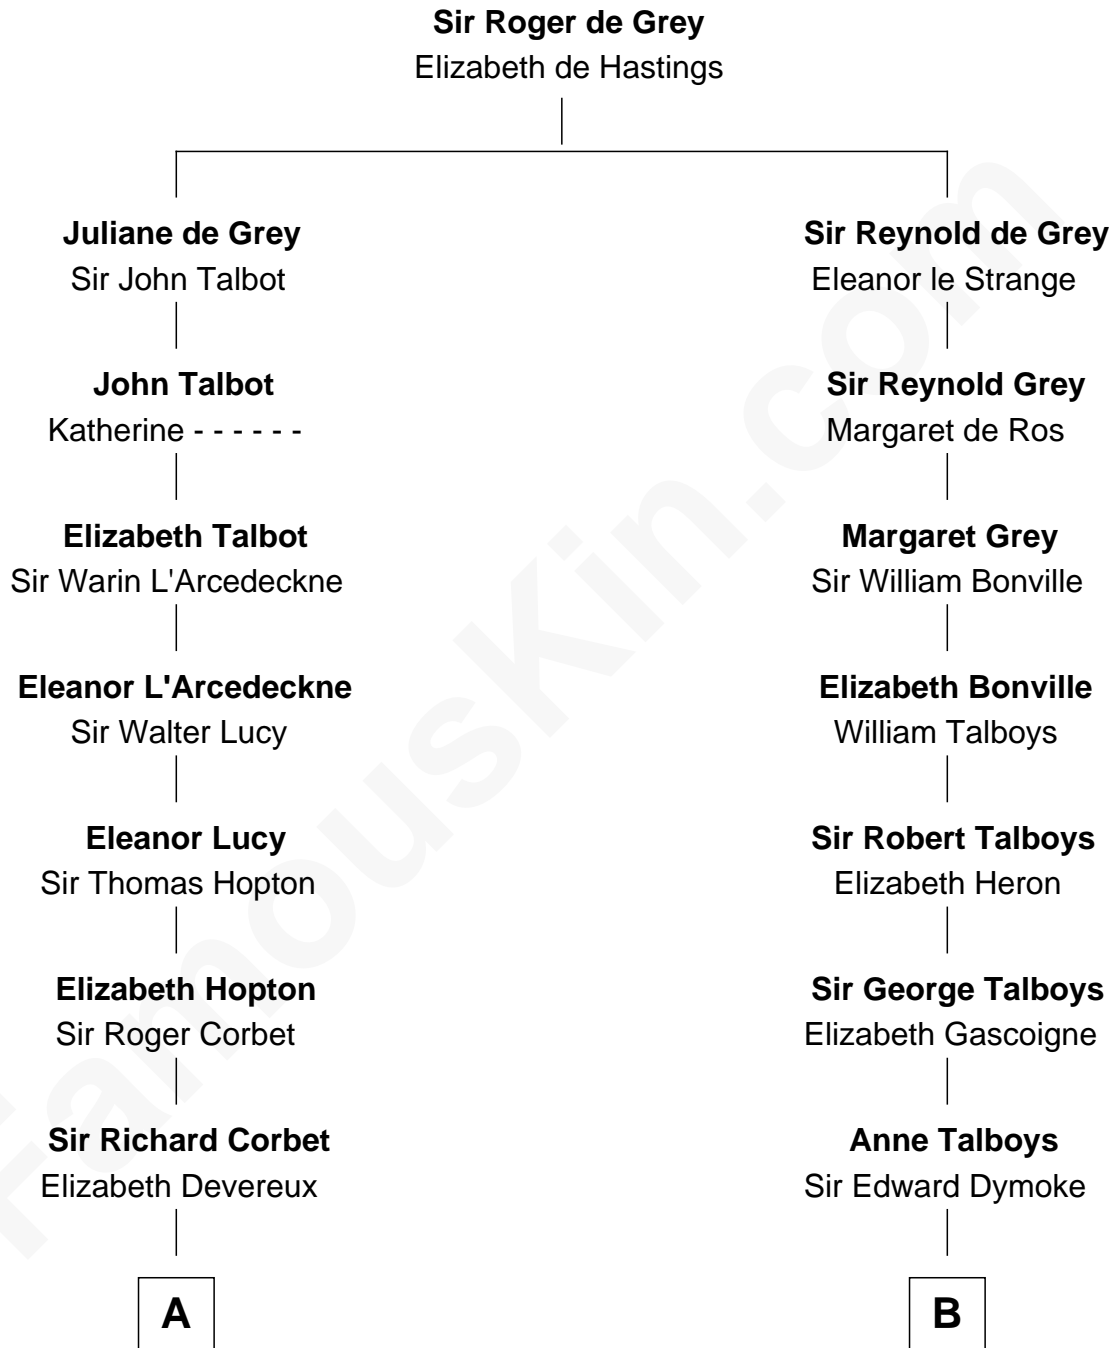

FamousKin.com

Relationship Chart of

Grover Cleveland

22nd and 24th U.S. President

18th cousin 1 time removed of

General George S. Patton

U.S. Army - World War II

FamousKin.com