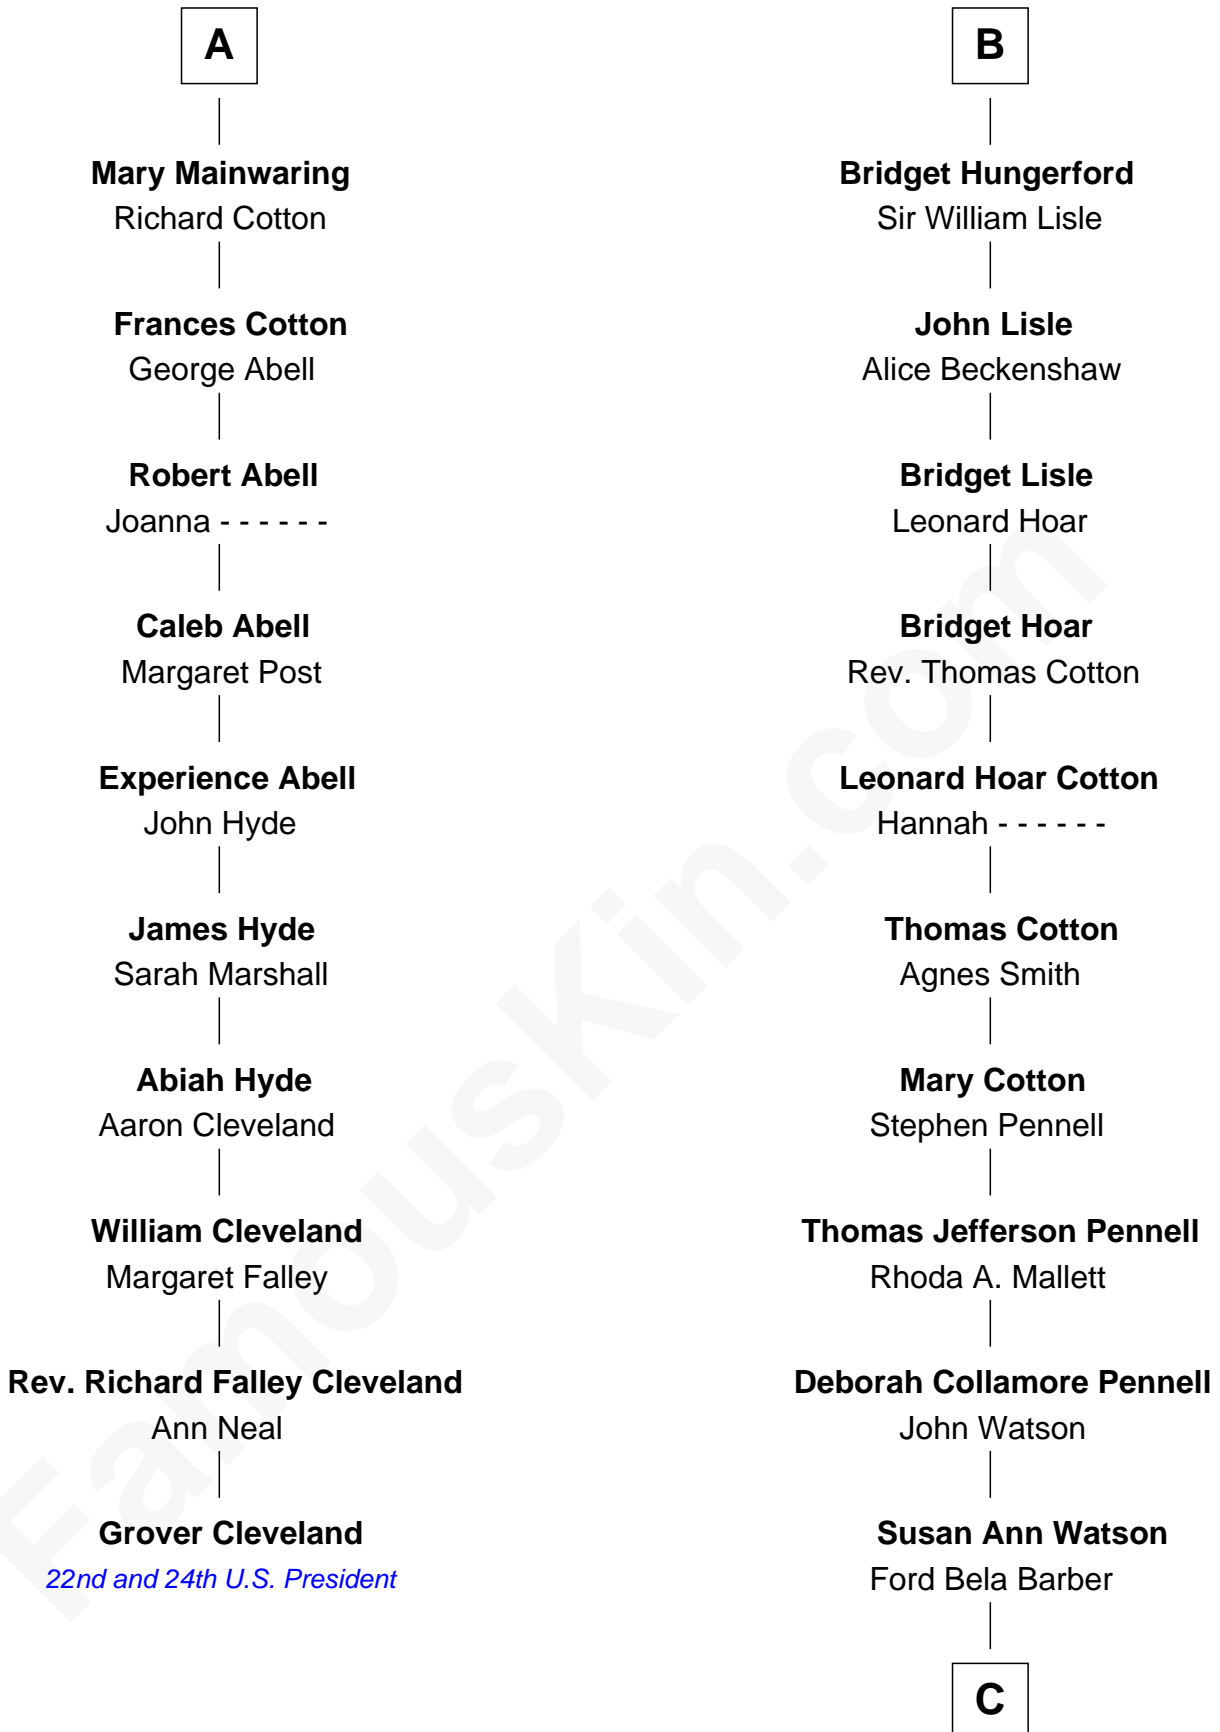

FamousKin.com

Relationship Chart of

Grover Cleveland

22nd and 24th U.S. President

16th cousin 3 times removed of

Warren Buffett

Chairman & CEO, Berkshire Hathaway

Sir Richard Fitzalan

Elizabeth de Bohun

C

Stella Frances Barber

John Ammon Stahl

Leila Stahl

Howard Homan Buffett

Warren Buffett

Chairman & CEO, Berkshire Hathaway