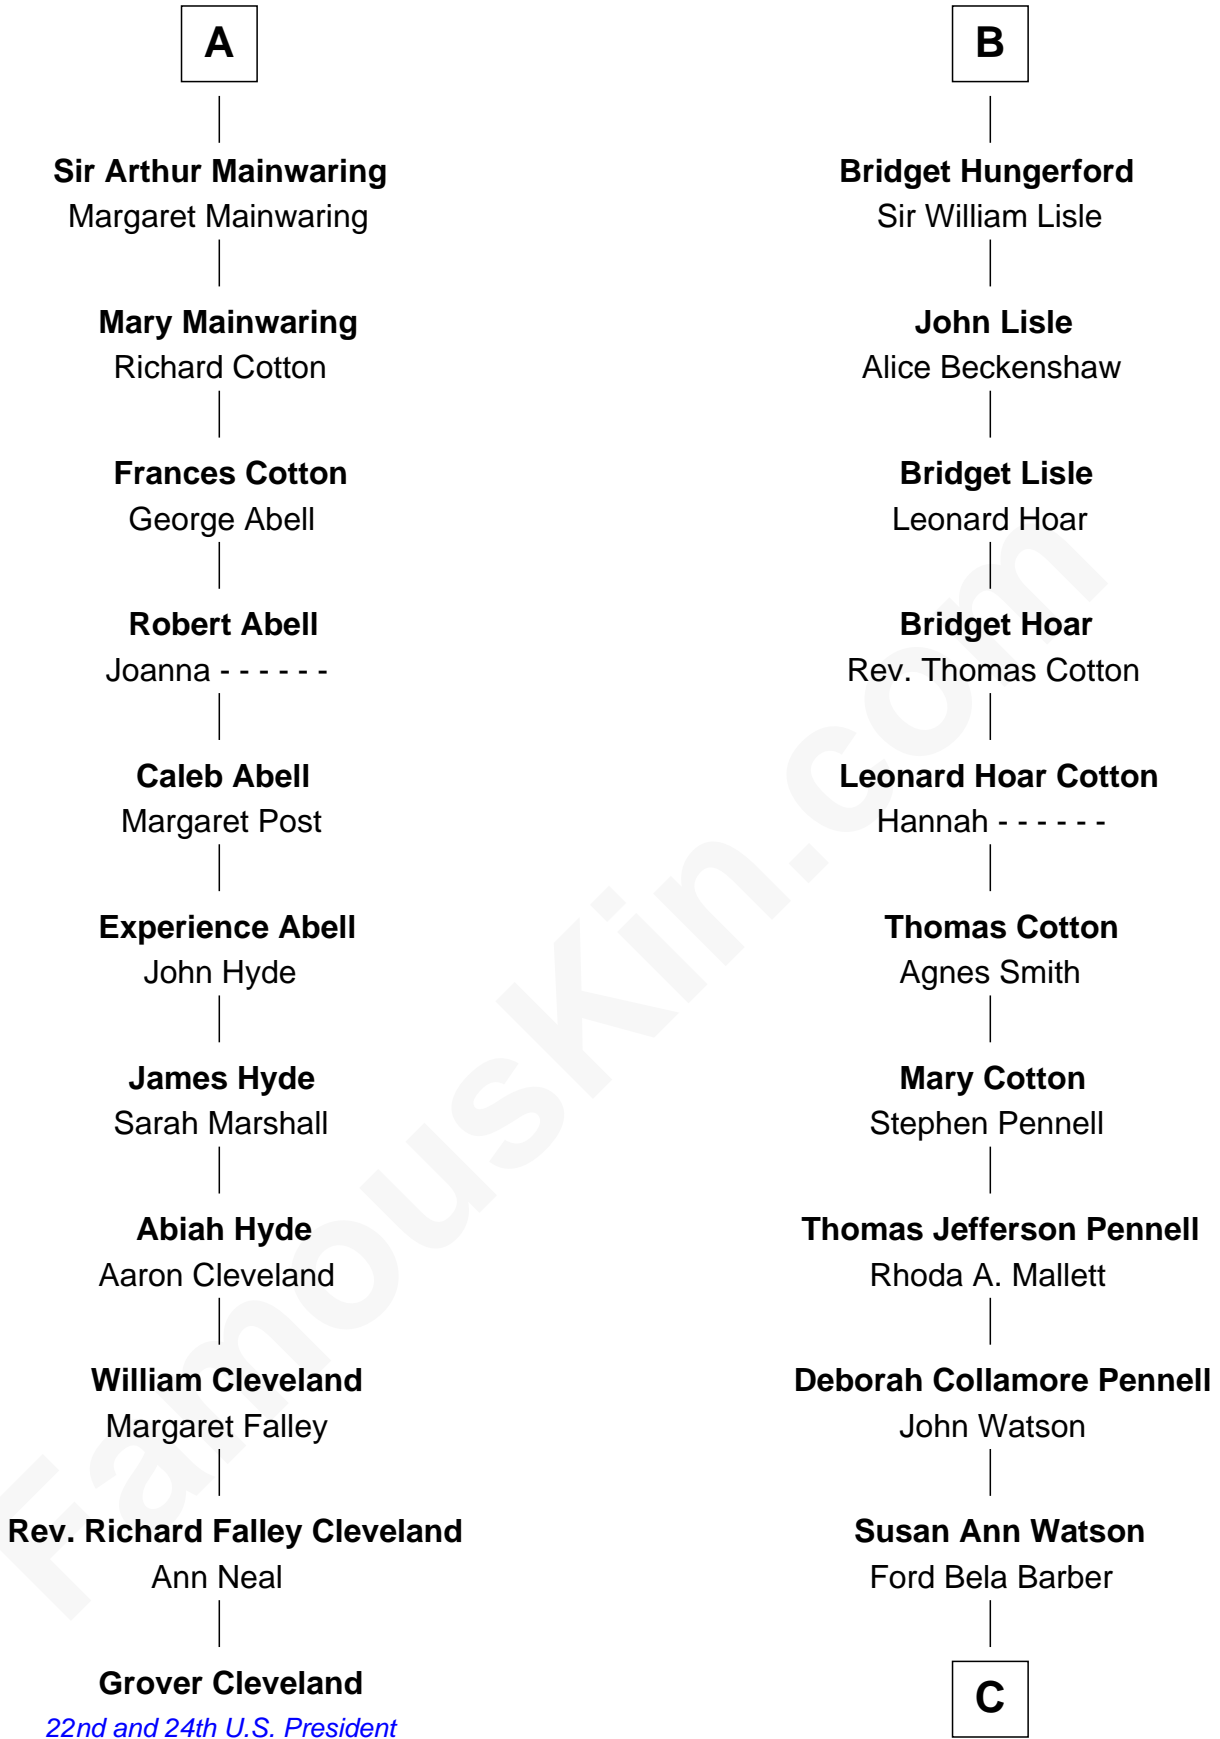

## Relationship Chart of

### Grover Cleveland

22nd and 24th U.S. President

17th cousin 2 times removed of

### Warren Buffett

Chairman & CEO, Berkshire Hathaway

**C**

Stella Frances Barber

John Ammon Stahl

Leila Stahl

Howard Homan Buffett

Warren Buffett