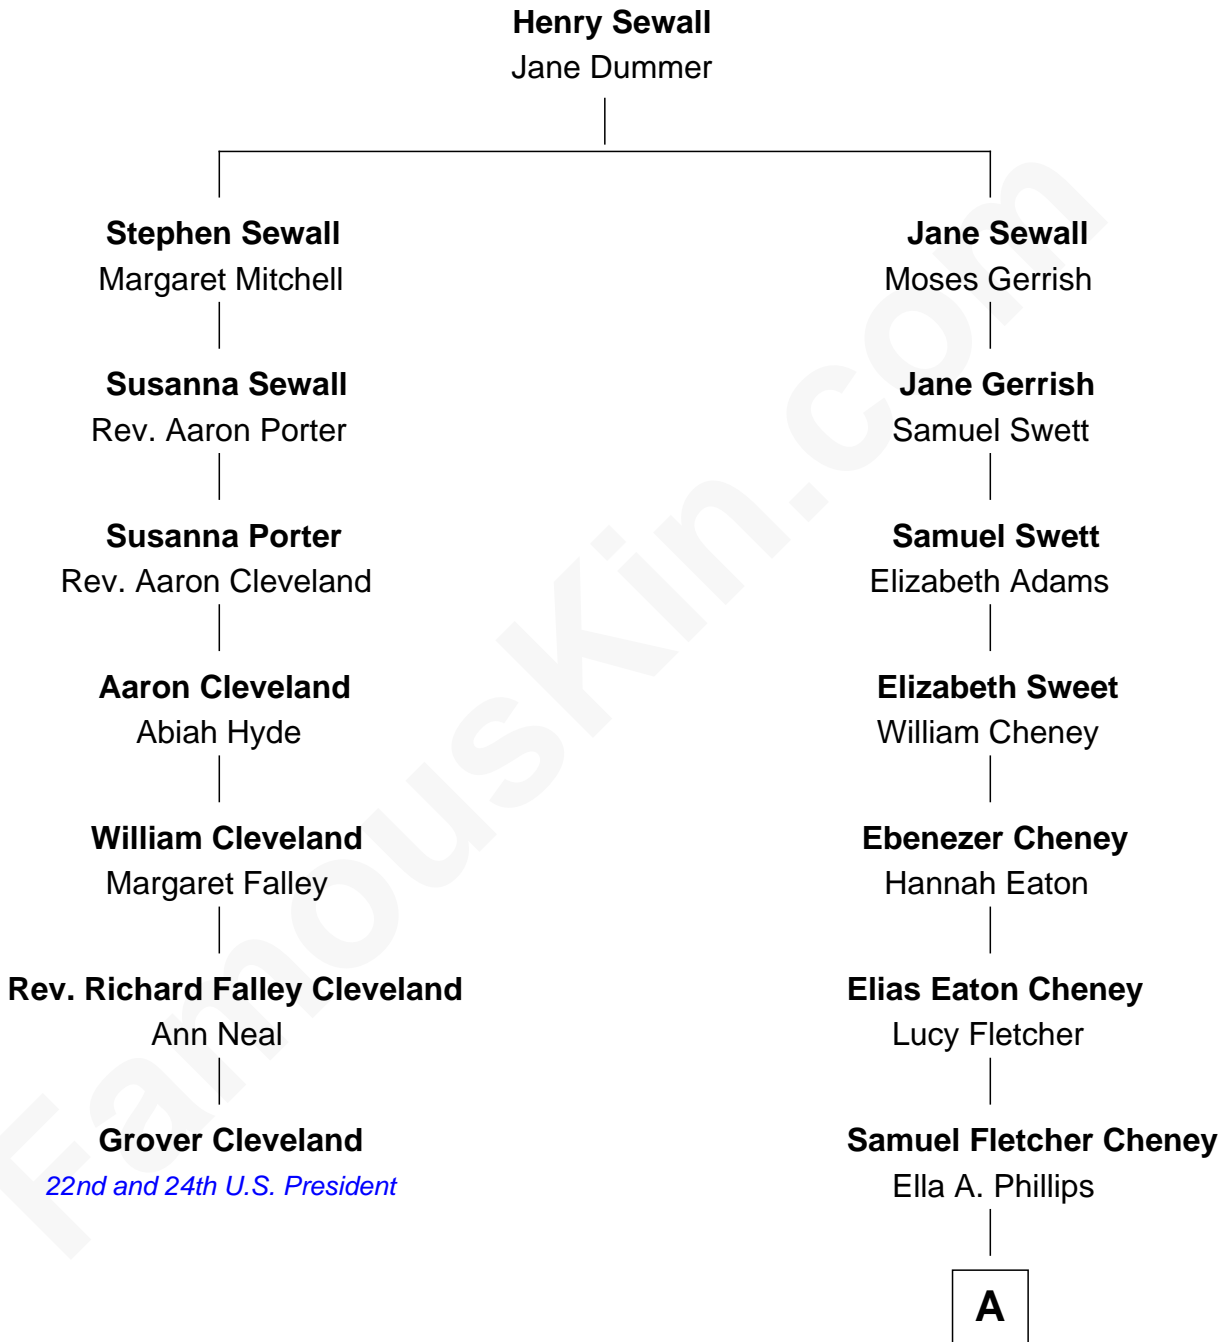

FamousKin.com

Relationship Chart of

Grover Cleveland

22nd and 24th U.S. President

6th cousin 3 times removed of

Dick Cheney

46th U.S. Vice-President

A

Thomas Herbert Cheney

Margaret E. Tyler

Richard Herbert Cheney

Marge Lorraine Dickey

Dick Cheney

46th U.S. Vice-President

FamousKin.com