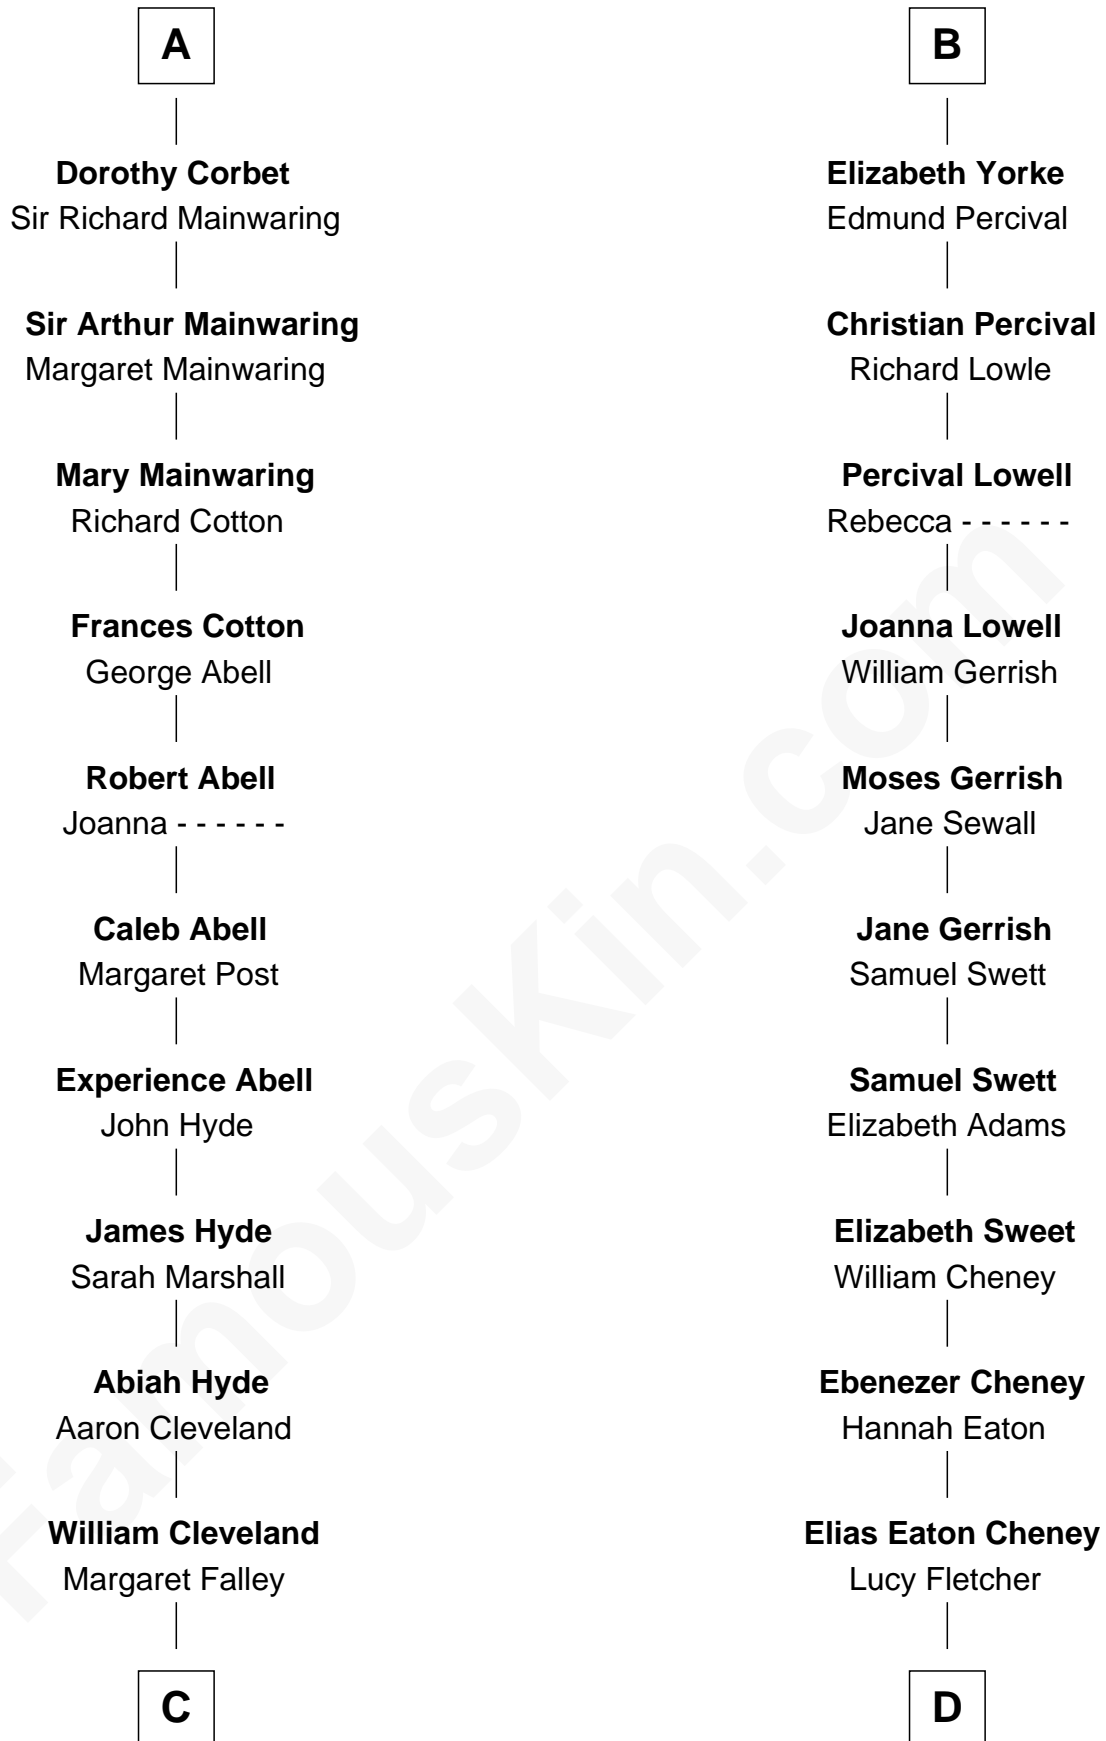

### Grover Cleveland

22nd and 24th U.S. President

18th cousin 2 times removed of

**Dick Cheney**

46th U.S. Vice-President

**Humphrey de Bohun**

Elizabeth Plantagenet

**Eleanor de Bohun**  
Sir James le Boteler

**James le Boteler**  
Elizabeth Darcy

**James Butler**  
Anne de Welles

**James Butler**  
Joan Beauchamp

**Elizabeth Butler**  
John Talbot

**Ann Talbot**  
Sir Henry Vernon

**Elizabeth Vernon**  
Sir Robert Corbet

**A**

**Margaret de Bohun**  
Sir Hugh de Courtnay

**Elizabeth de Courtnay**  
Sir Andrew Luttrell

**Sir Hugh Luttrell**  
Catherine de Beaumont

**Sir John Luttrell**  
Margaret Touchet

**Sir James Luttrell**  
Elizabeth Courtnay

**Sir Hugh Luttrell**  
Margaret Hill

**Eleanor Luttrell**  
Roger Yorke

**B**

FamousKin.com