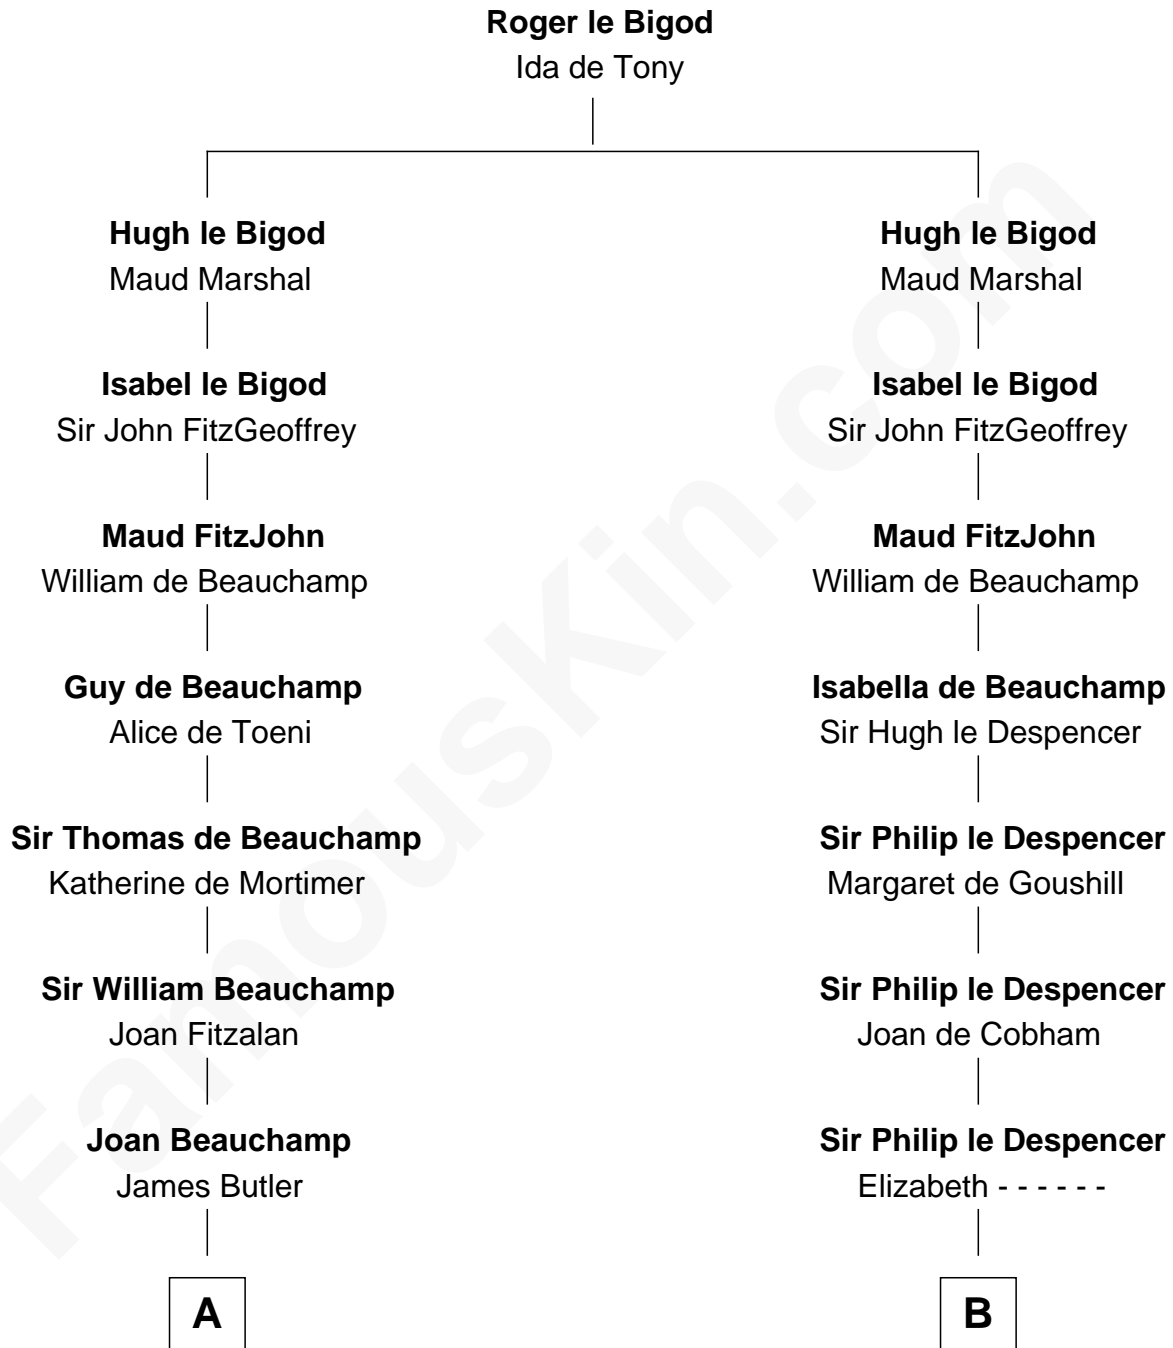

FamousKin.com

Relationship Chart of

Grover Cleveland

22nd and 24th U.S. President

16th cousin 5 times removed of

Rev. George Burroughs

Executed for Witchcraft, Salem 1692

C

James Hyde
Sarah Marshall

Abiah Hyde
Aaron Cleveland

William Cleveland
Margaret Falley

Rev. Richard Falley Cleveland
Ann Neal

Grover Cleveland
22nd and 24th U.S. President

FamousKin.com