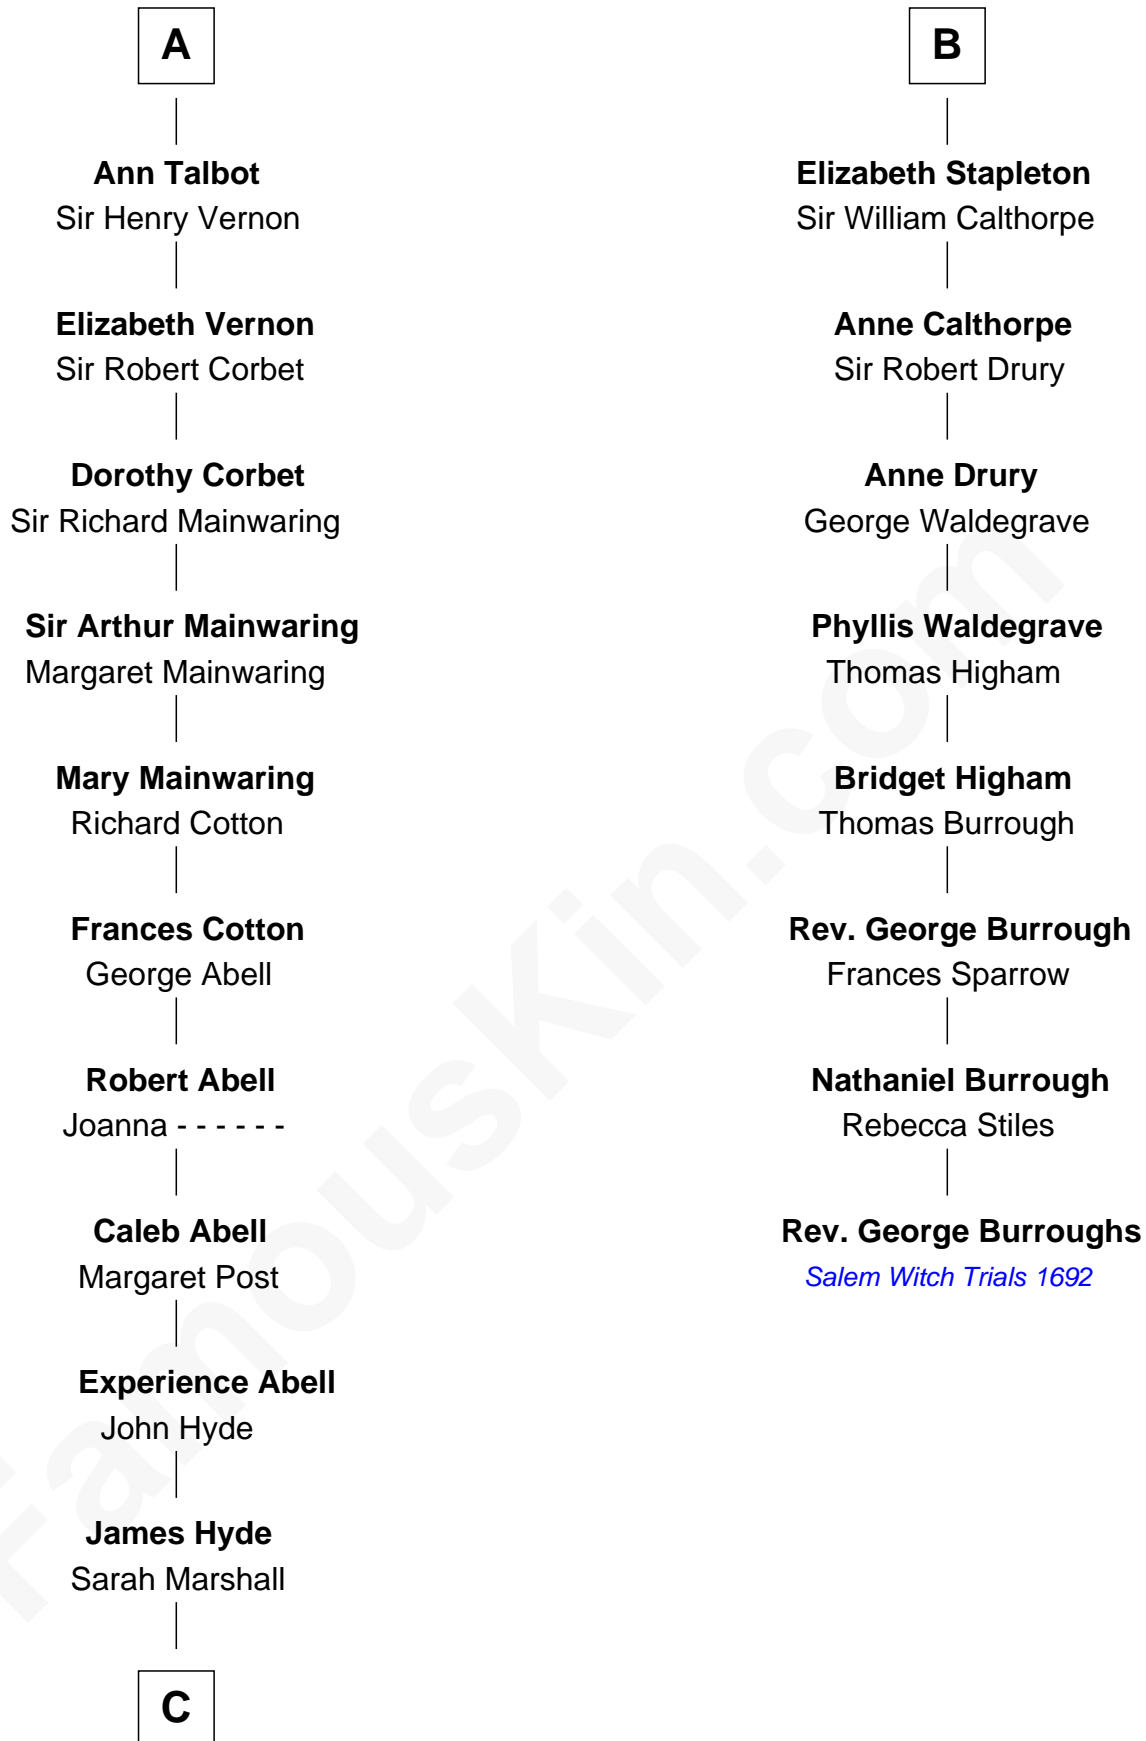

FamousKin.com

Relationship Chart of

Grover Cleveland

22nd and 24th U.S. President

14th cousin 6 times removed of

Rev. George Burroughs

Executed for Witchcraft, Salem 1692

C

Abiah Hyde

Aaron Cleveland

William Cleveland

Margaret Falley

Rev. Richard Falley Cleveland

Ann Neal

Grover Cleveland

22nd and 24th U.S. President