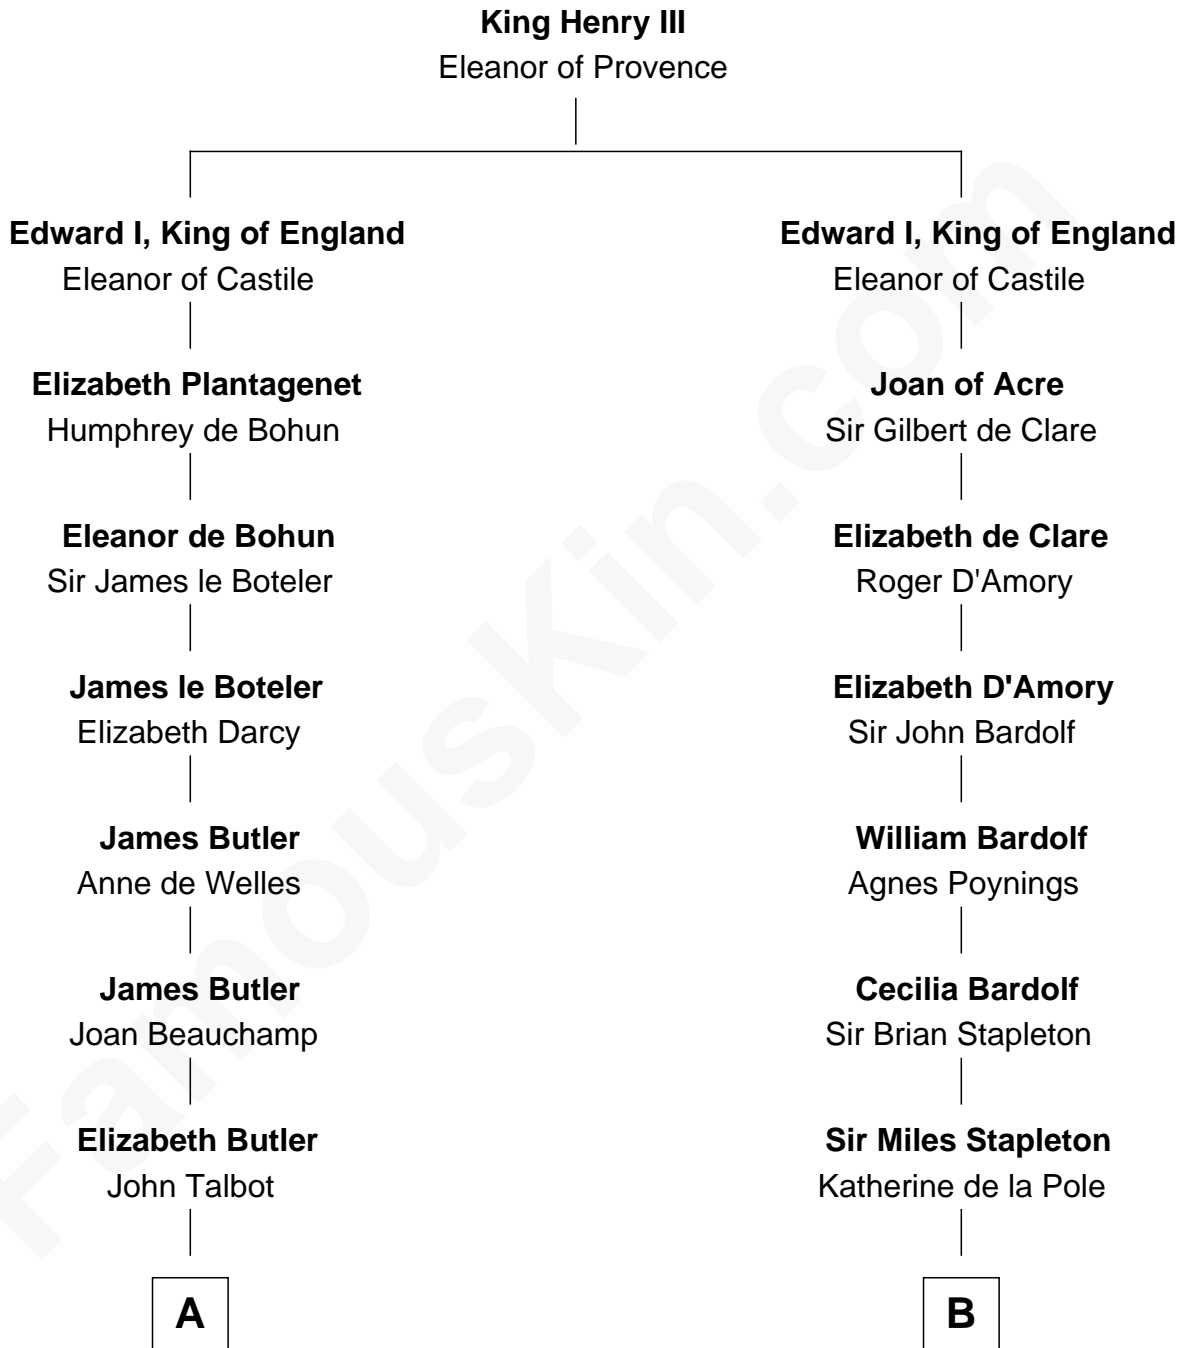

FamousKin.com

Relationship Chart of

Grover Cleveland

22nd and 24th U.S. President

14th cousin 6 times removed of

Rev. George Burroughs

Executed for Witchcraft, Salem 1692

C

Abiah Hyde

Aaron Cleveland

William Cleveland

Margaret Falley

Rev. Richard Falley Cleveland

Ann Neal

Grover Cleveland

22nd and 24th U.S. President