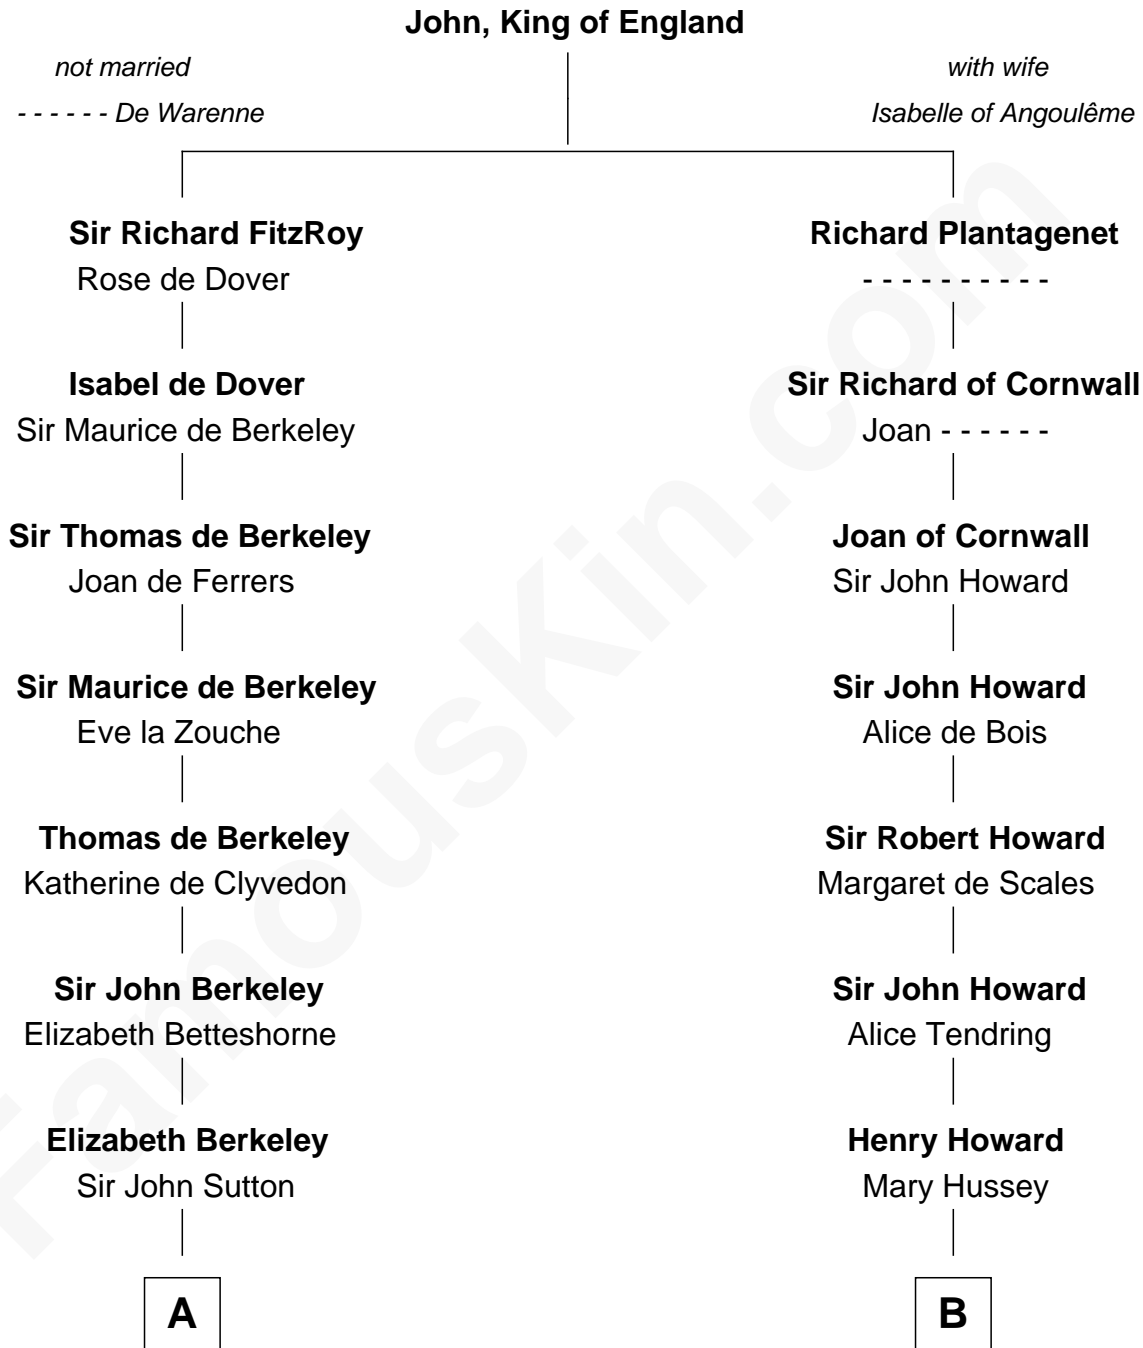

FamousKin.com

Relationship Chart of

Grover Cleveland

22nd and 24th U.S. President

14th cousin 5 times removed of

Rev. George Burroughs

Executed for Witchcraft, Salem 1692