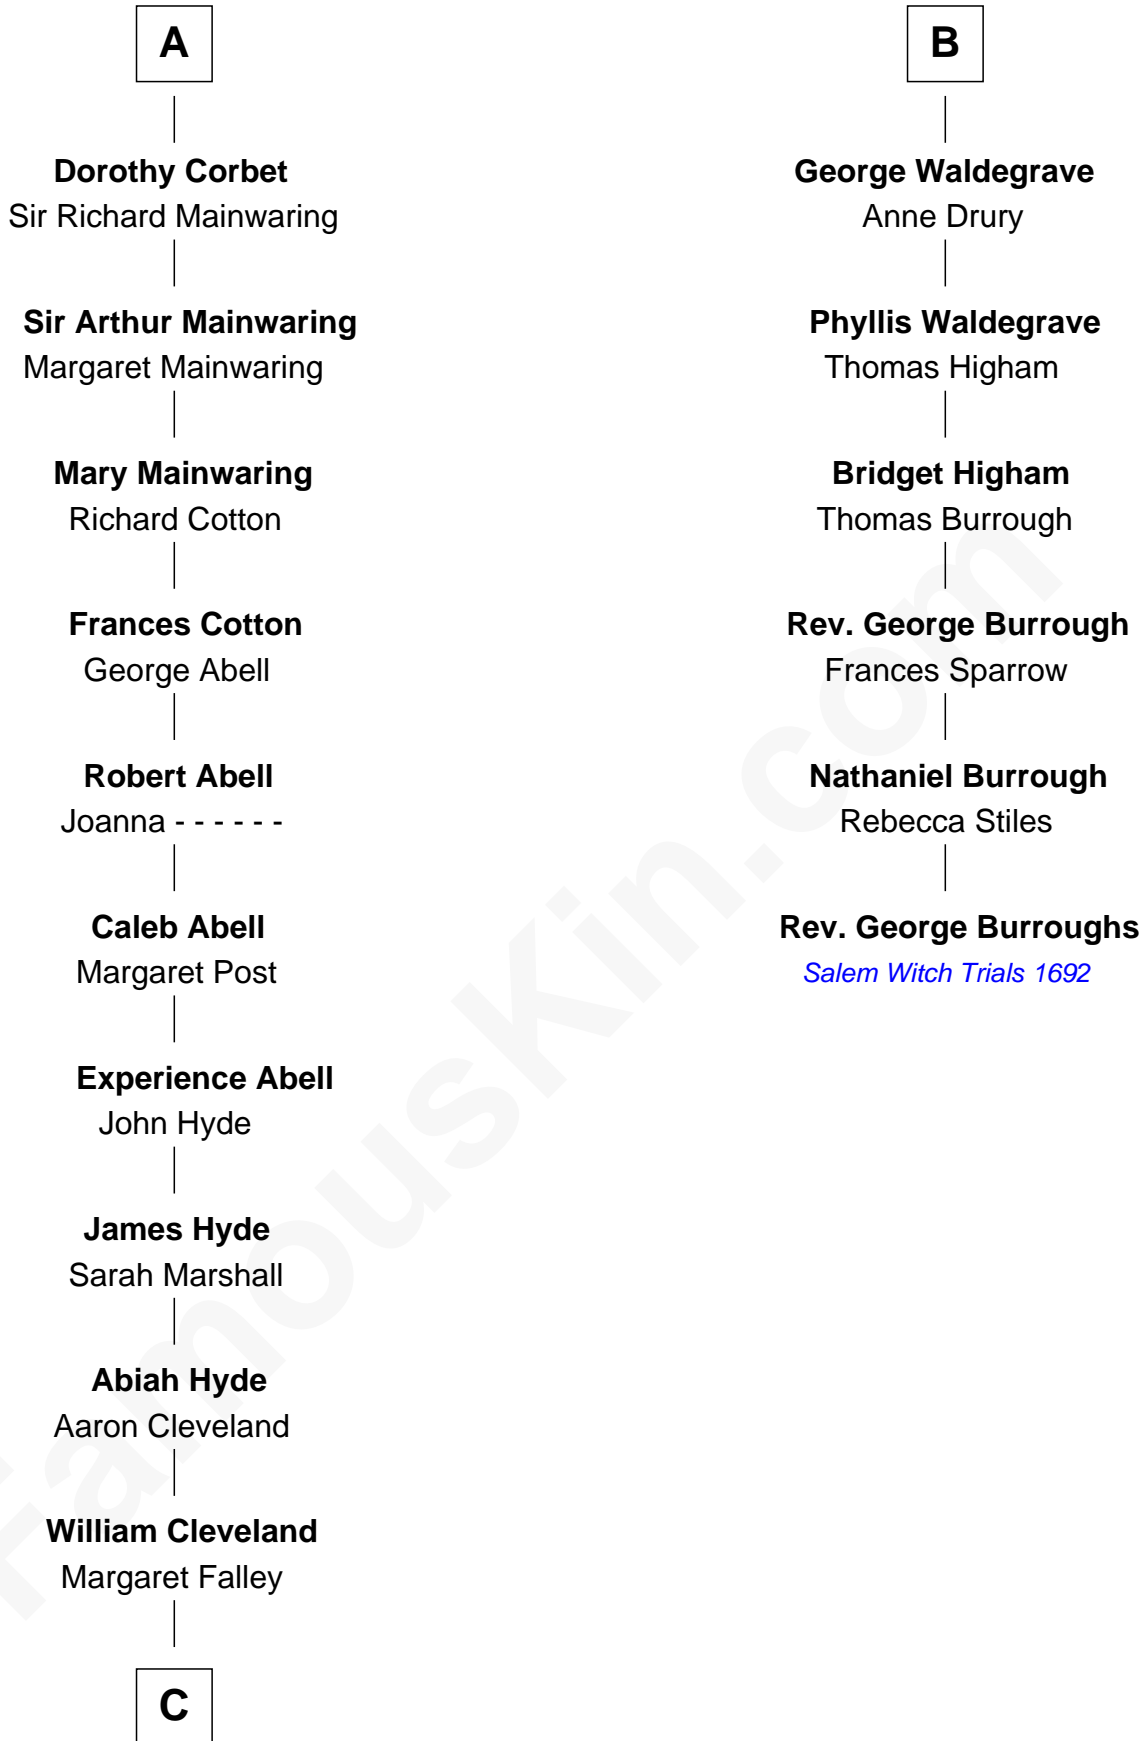

FamousKin.com

Relationship Chart of

Grover Cleveland

22nd and 24th U.S. President

12th cousin 6 times removed of

Rev. George Burroughs

Executed for Witchcraft, Salem 1692

C

Rev. Richard Falley Cleveland

Ann Neal

Grover Cleveland

22nd and 24th U.S. President

FamousKin.com