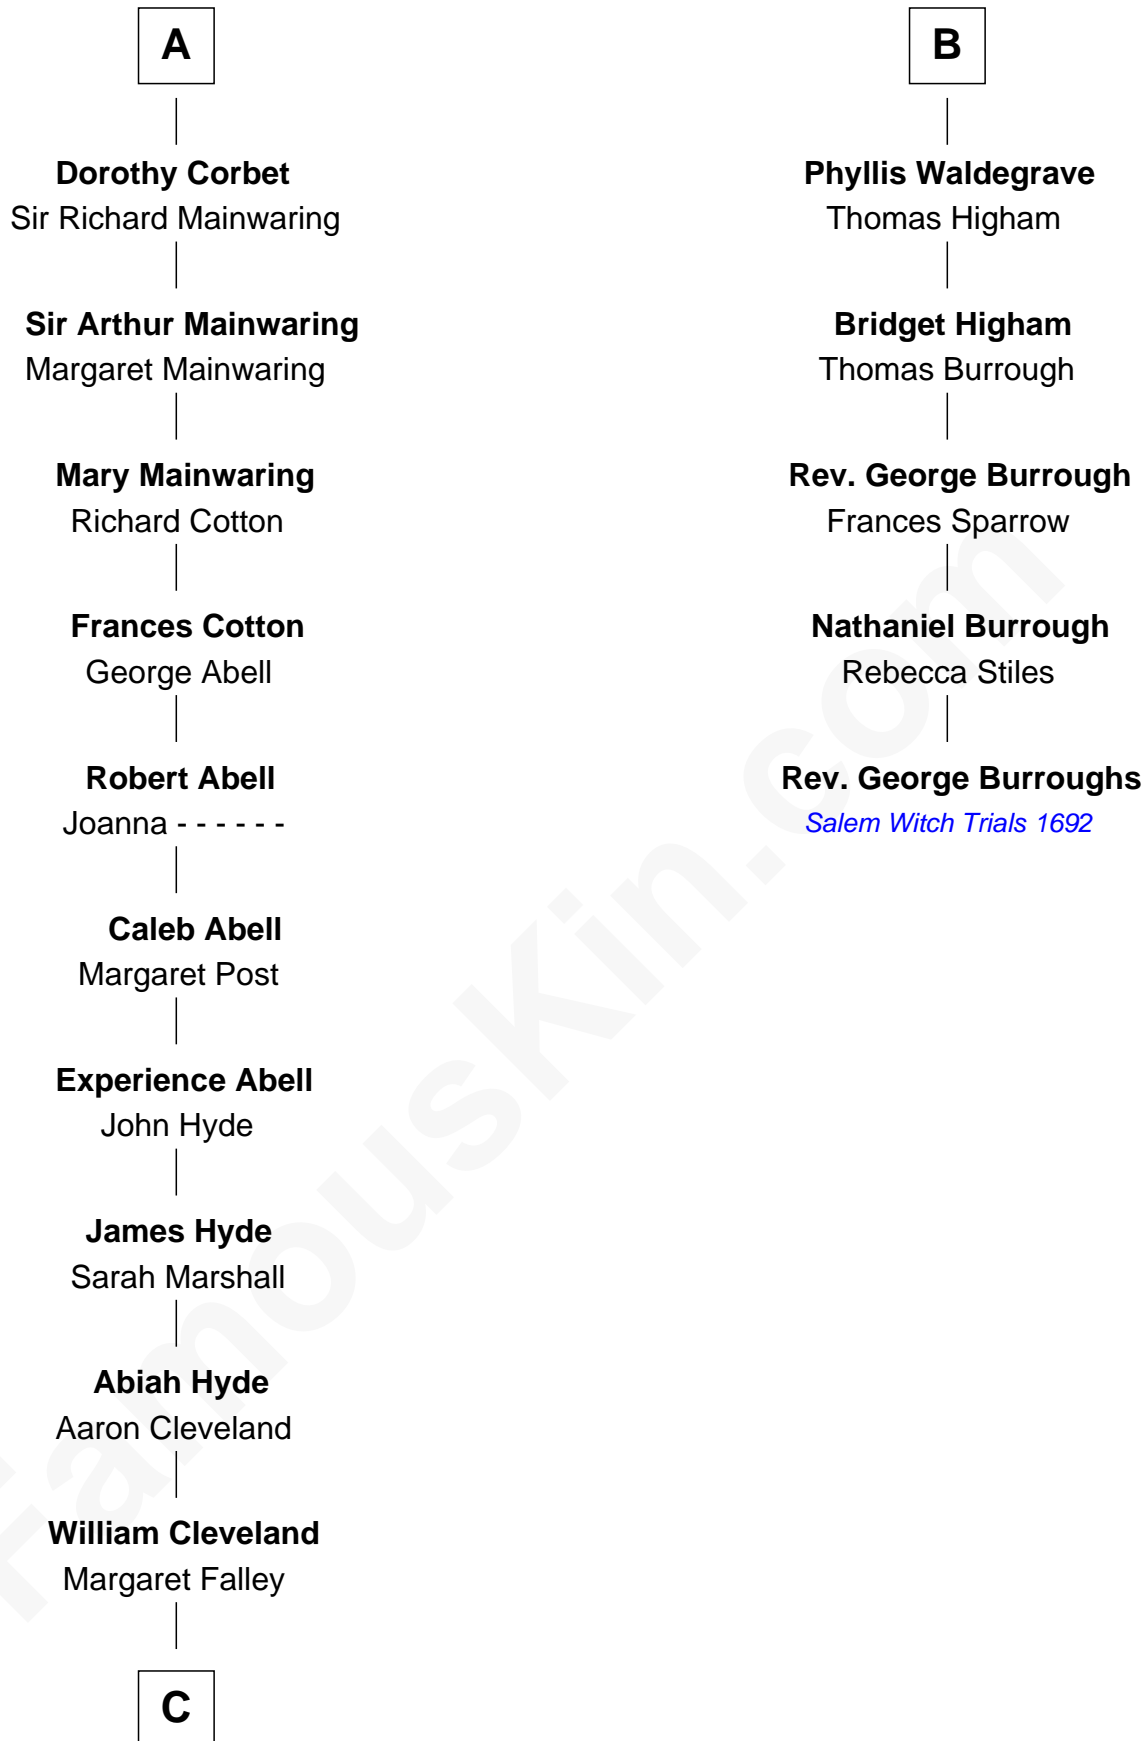

FamousKin.com

Relationship Chart of

Grover Cleveland

22nd and 24th U.S. President

11th cousin 7 times removed of

Rev. George Burroughs

Executed for Witchcraft, Salem 1692

Bartholomew de Badlesmere

Margaret de Badlesmere

Sir John de Tivetot

Sir Robert de Tivetot

Margaret Deincourt

Elizabeth de Tivetot

Sir Philip le Despencer

Margery Despencer

Sir Roger Wentworth

Henry Wentworth

Elizabeth Howard

Margery Wentworth

Sir William Waldegrave

George Waldegrave

Anne Drury

B

C

Rev. Richard Falley Cleveland

Ann Neal

Grover Cleveland

22nd and 24th U.S. President

FamousKin.com