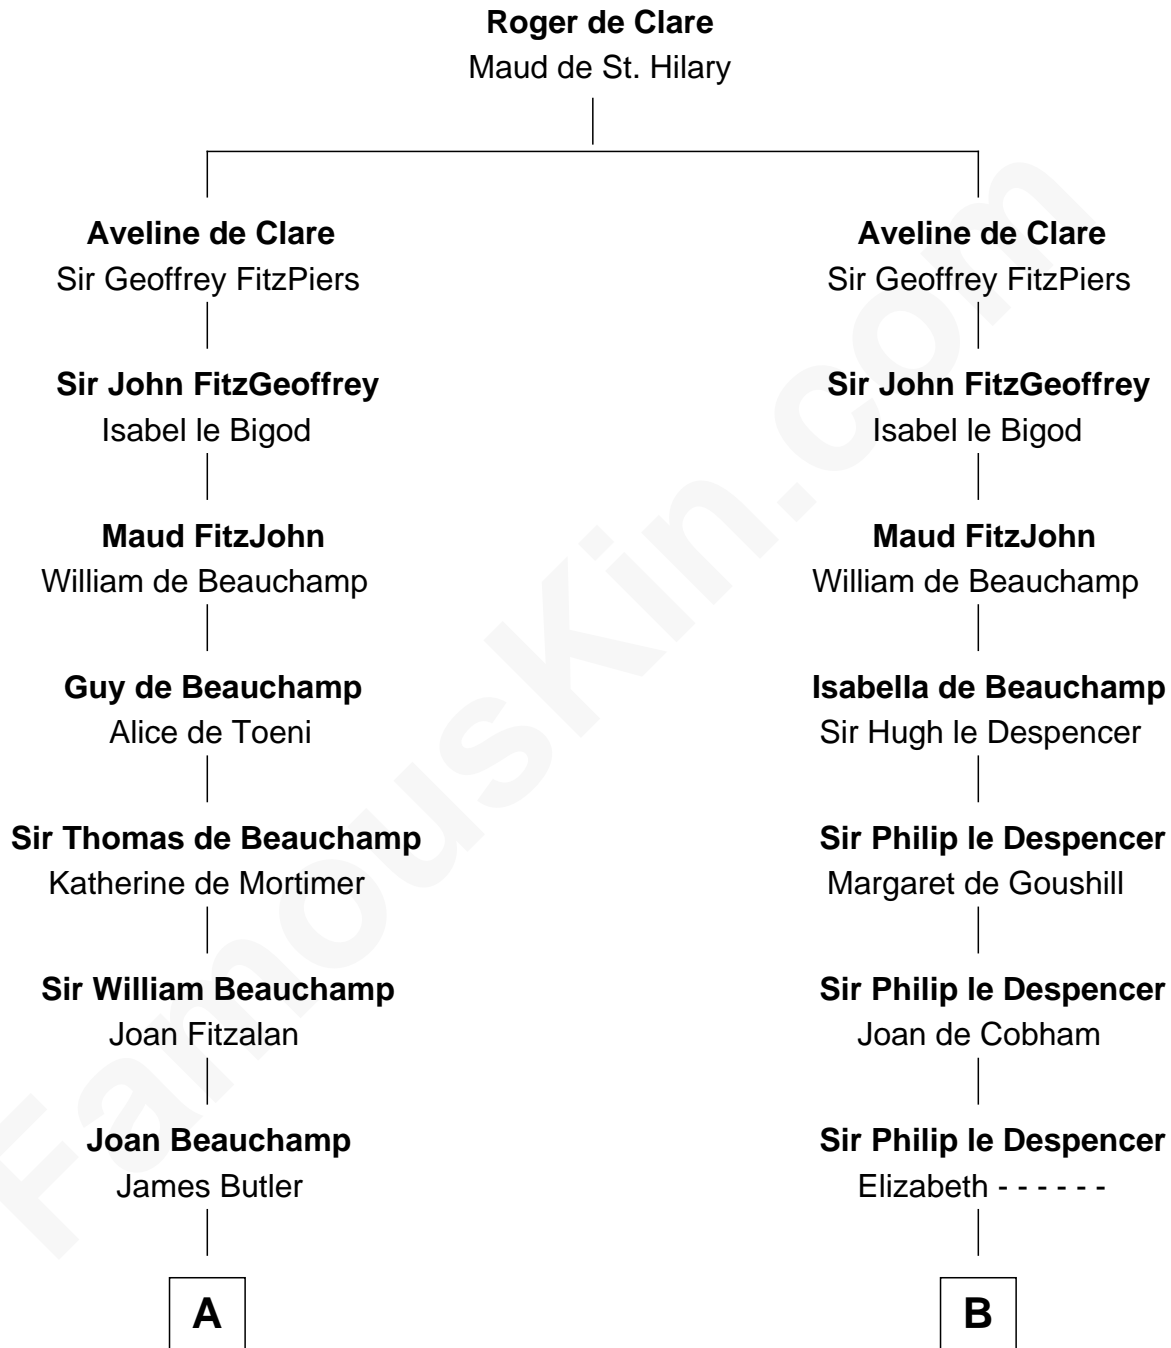

FamousKin.com

Relationship Chart of

Grover Cleveland

22nd and 24th U.S. President

16th cousin 5 times removed of

Rev. George Burroughs

Executed for Witchcraft, Salem 1692

C

James Hyde
Sarah Marshall

Abiah Hyde
Aaron Cleveland

William Cleveland
Margaret Falley

Rev. Richard Falley Cleveland
Ann Neal

Grover Cleveland
22nd and 24th U.S. President

FamousKin.com