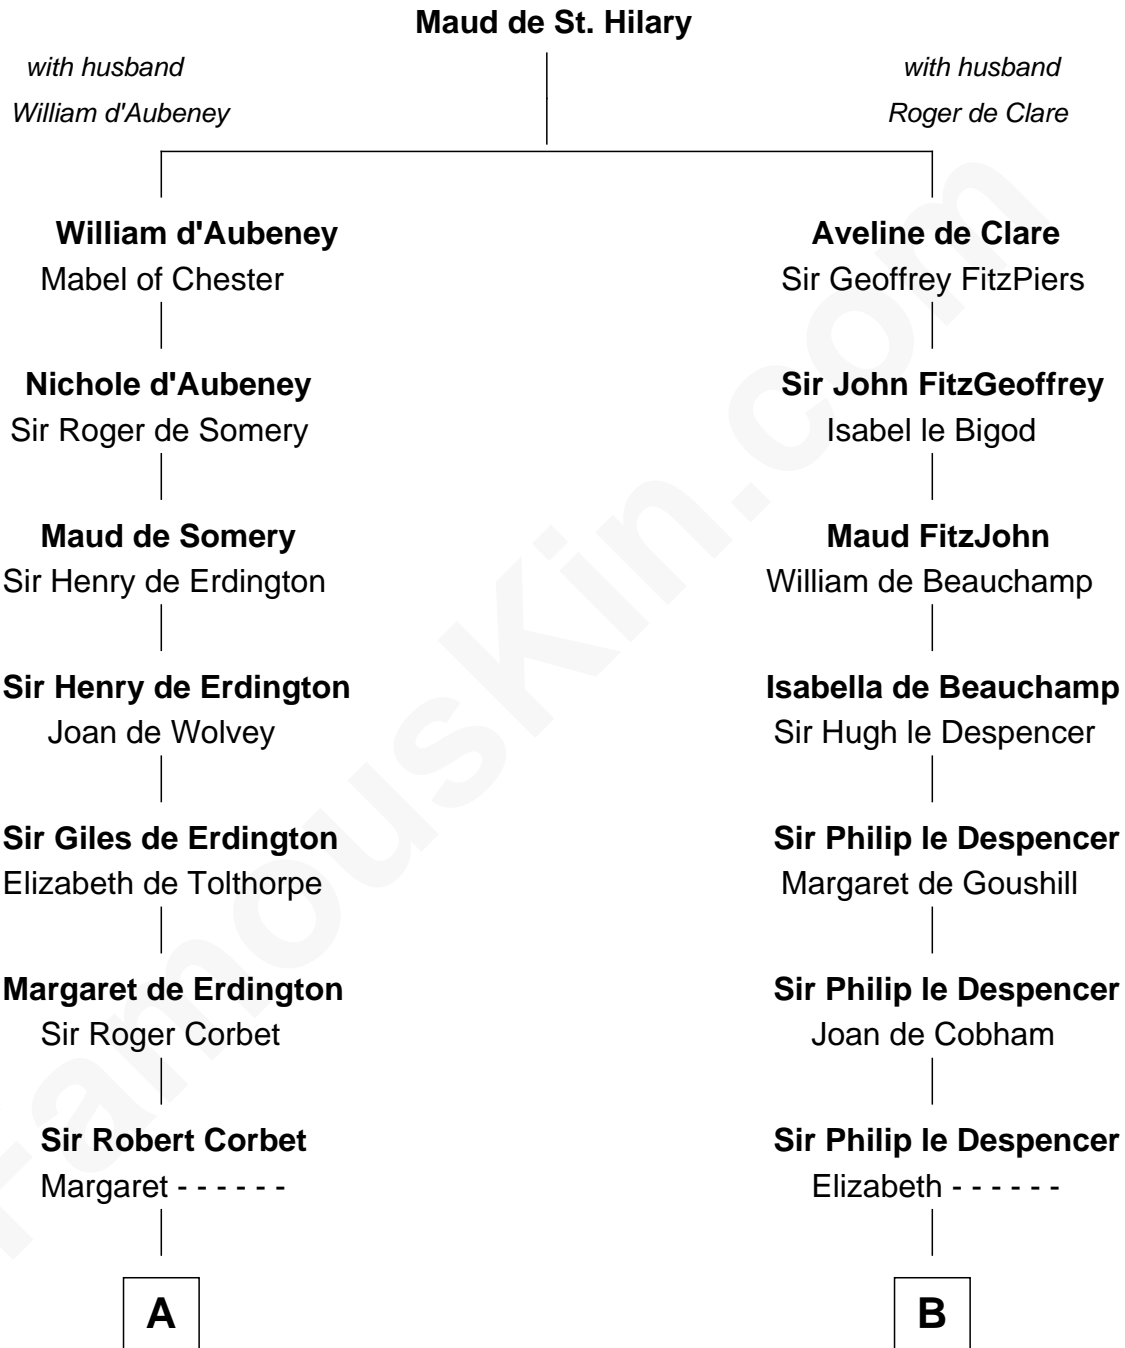

FamousKin.com

Relationship Chart of

Grover Cleveland

22nd and 24th U.S. President

16th cousin 5 times removed of

Rev. George Burroughs

Executed for Witchcraft, Salem 1692

C

James Hyde
Sarah Marshall

Abiah Hyde
Aaron Cleveland

William Cleveland
Margaret Falley

Rev. Richard Falley Cleveland
Ann Neal

Grover Cleveland
22nd and 24th U.S. President

FamousKin.com