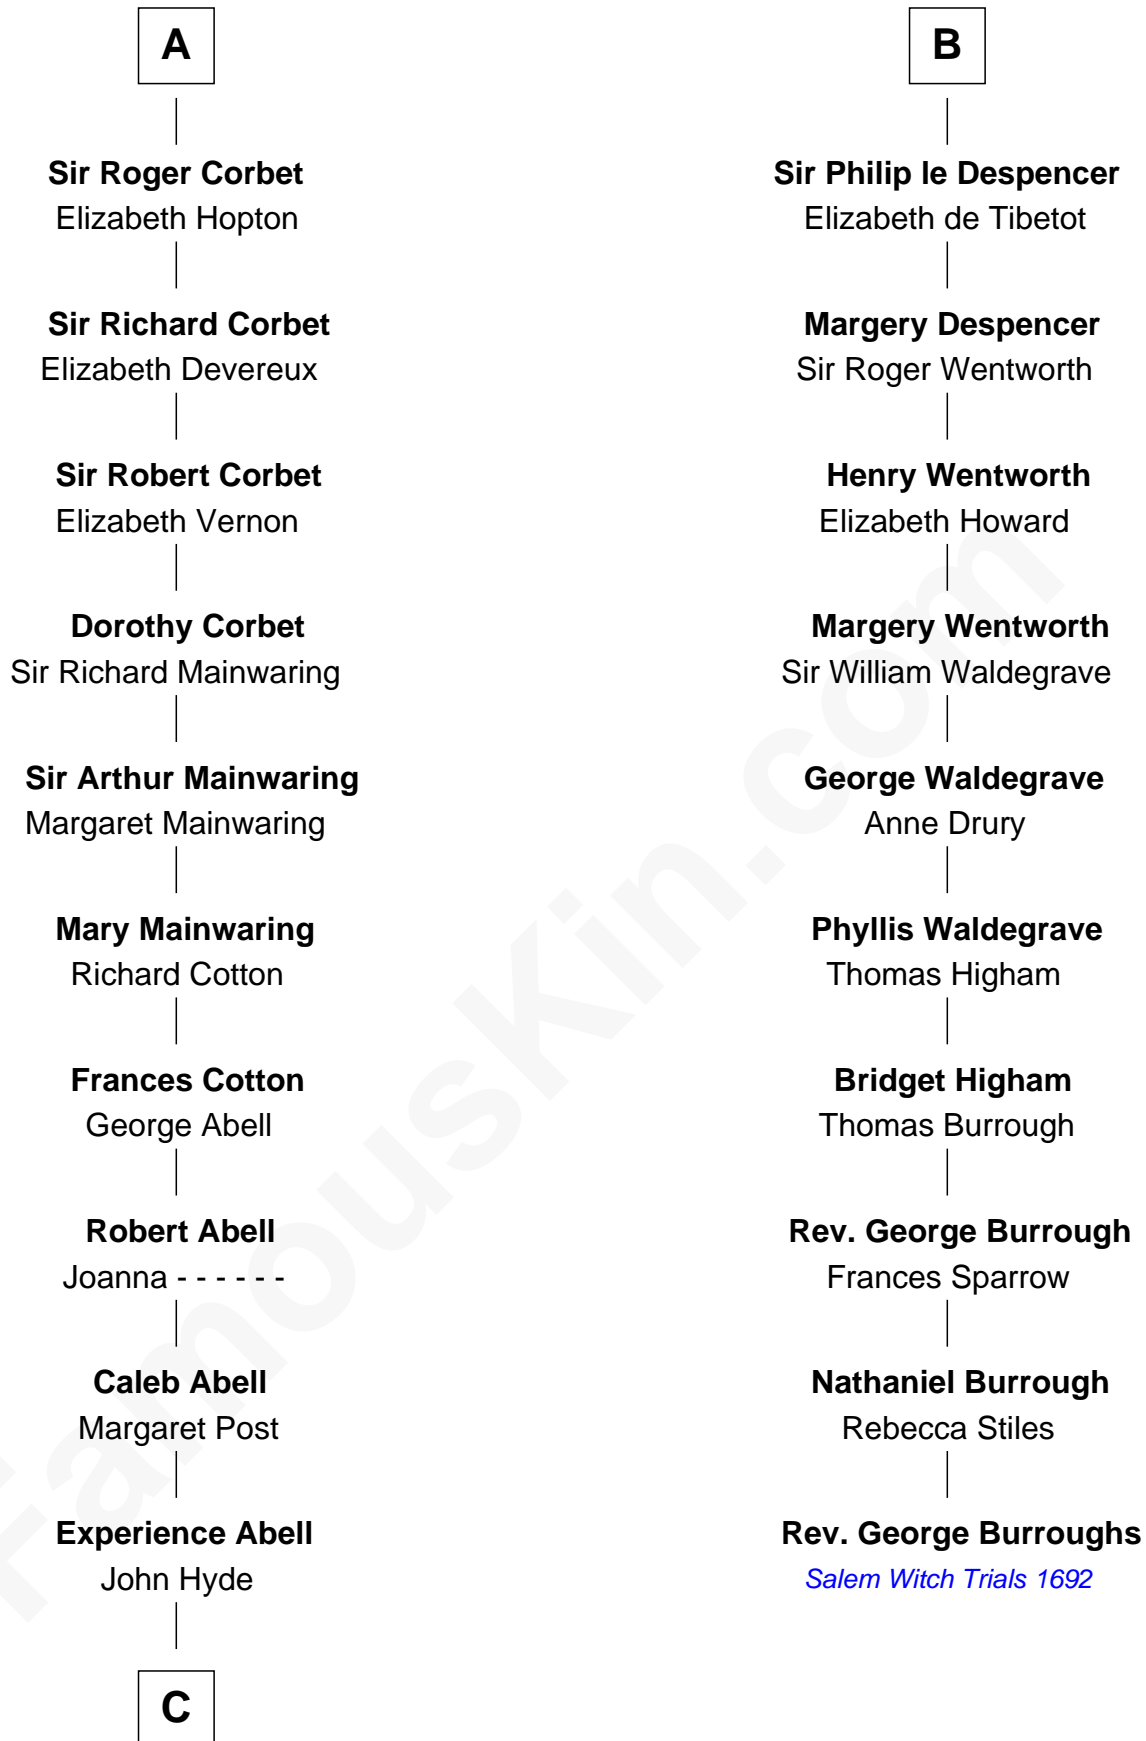

FamousKin.com

Relationship Chart of

Grover Cleveland

22nd and 24th U.S. President

16th cousin 5 times removed of

Rev. George Burroughs

Executed for Witchcraft, Salem 1692

C

James Hyde
Sarah Marshall

Abiah Hyde
Aaron Cleveland

William Cleveland
Margaret Falley

Rev. Richard Falley Cleveland
Ann Neal

Grover Cleveland
22nd and 24th U.S. President

FamousKin.com