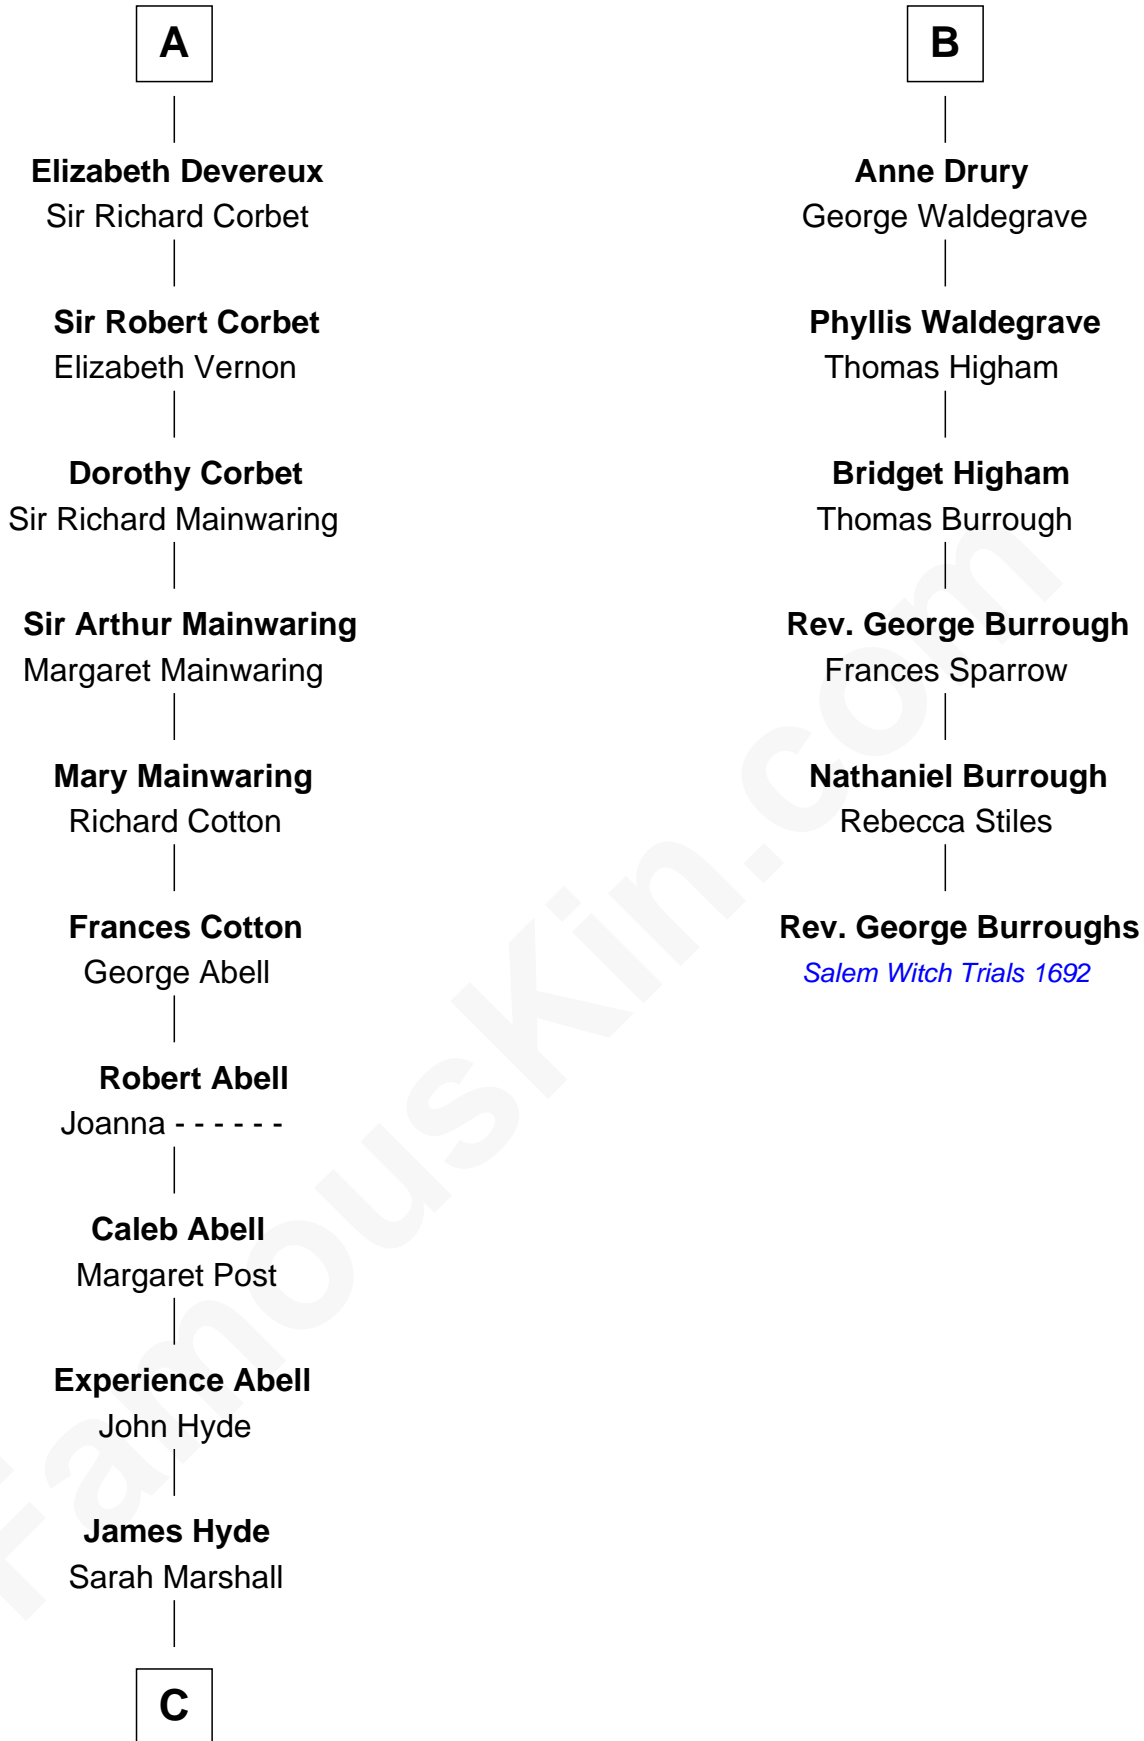

FamousKin.com

Relationship Chart of

Grover Cleveland

22nd and 24th U.S. President

12th cousin 8 times removed of

Rev. George Burroughs

Executed for Witchcraft, Salem 1692

C

Abiah Hyde

Aaron Cleveland

William Cleveland

Margaret Falley

Rev. Richard Falley Cleveland

Ann Neal

Grover Cleveland

22nd and 24th U.S. President