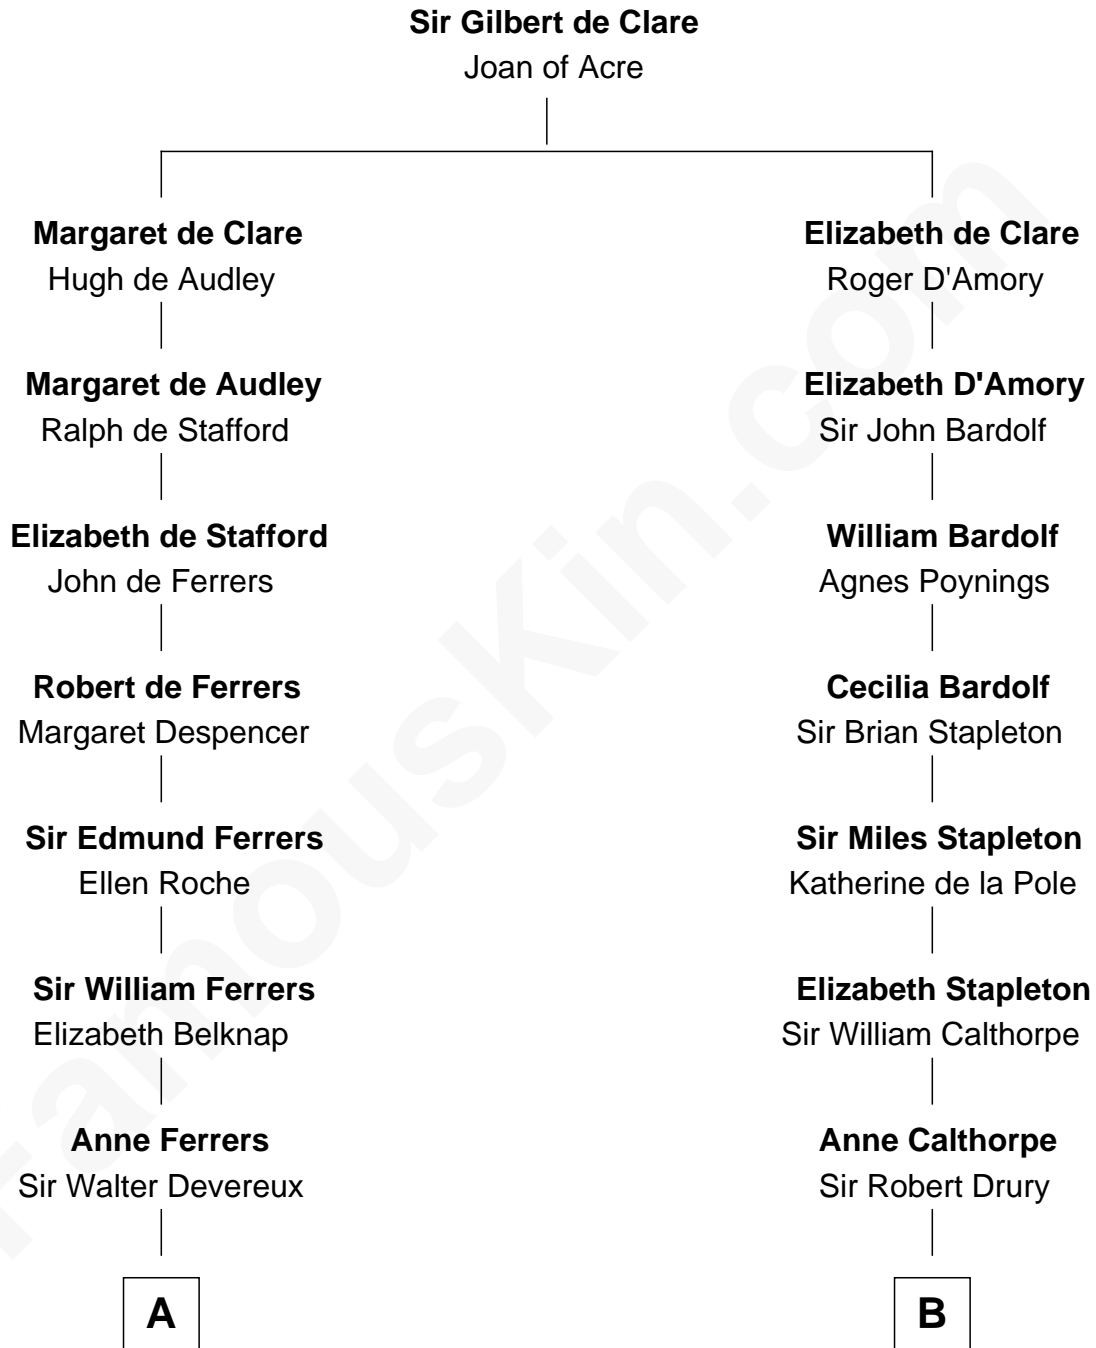

FamousKin.com

Relationship Chart of

Grover Cleveland

22nd and 24th U.S. President

12th cousin 8 times removed of

Rev. George Burroughs

Executed for Witchcraft, Salem 1692

C

Abiah Hyde

Aaron Cleveland

William Cleveland

Margaret Falley

Rev. Richard Falley Cleveland

Ann Neal

Grover Cleveland

22nd and 24th U.S. President