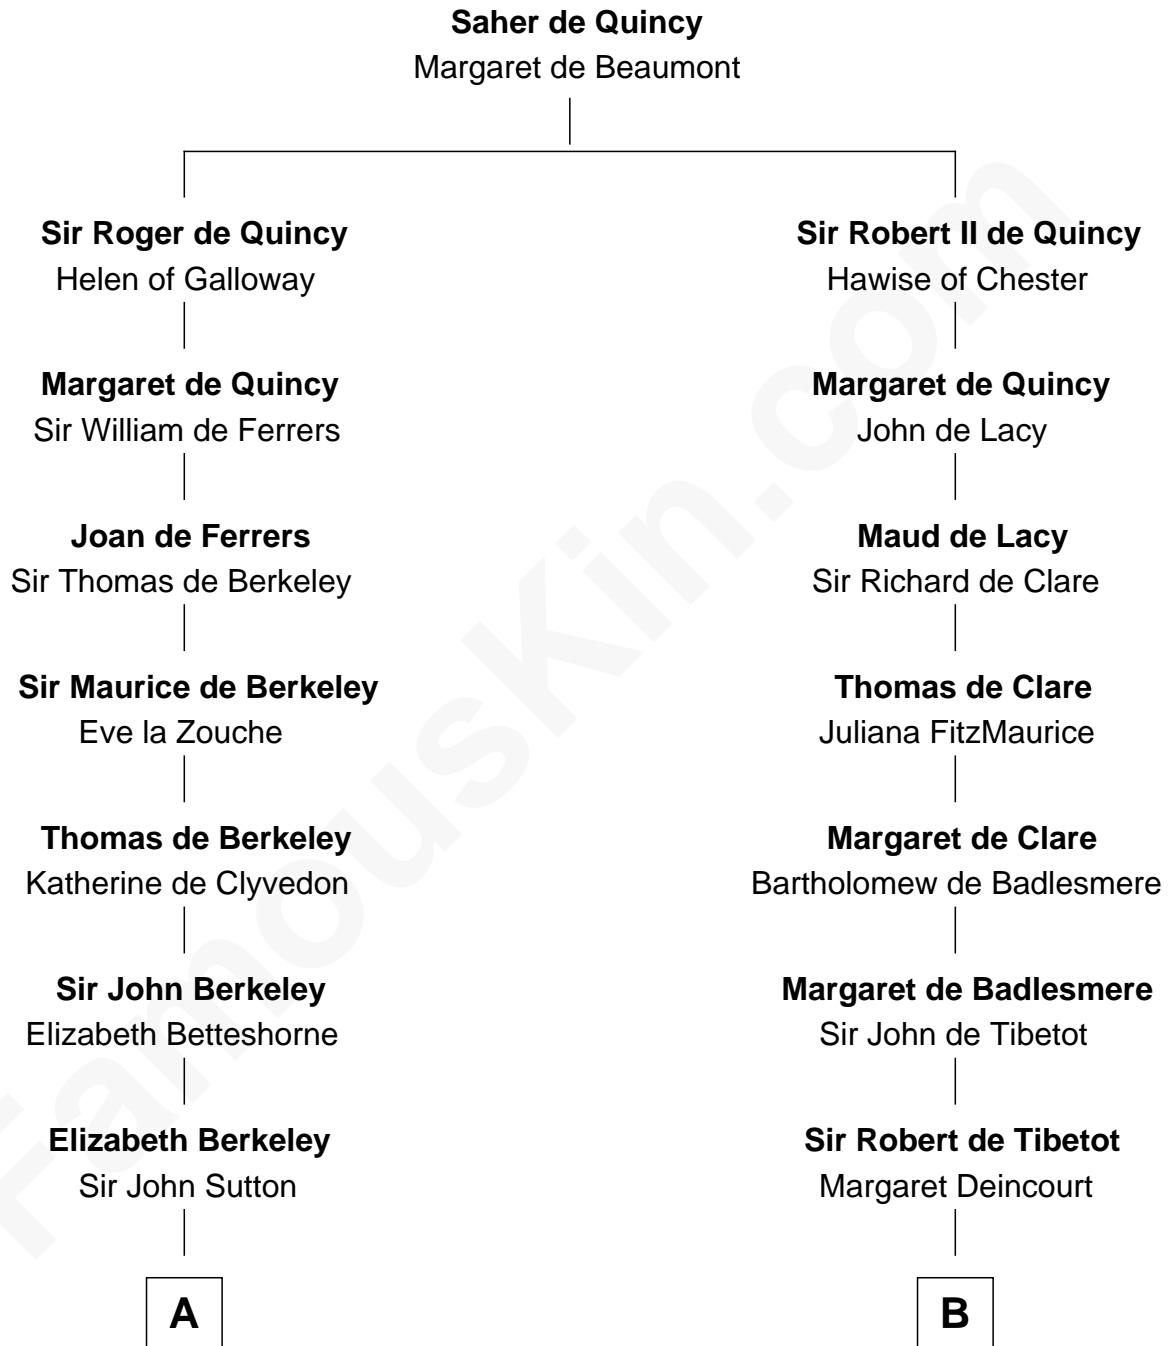

FamousKin.com

Relationship Chart of

Grover Cleveland

22nd and 24th U.S. President

16th cousin 3 times removed of

Rev. George Burroughs

Executed for Witchcraft, Salem 1692

C

—
William Cleveland

Margaret Falley

—
Rev. Richard Falley Cleveland

Ann Neal

—
Grover Cleveland

22nd and 24th U.S. President

FamousKin.com